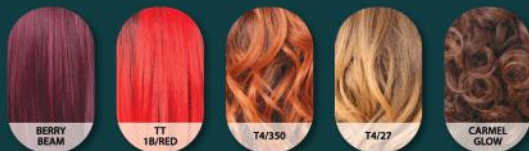

ILLUZE 360 LACE PT GIANA

Available Color : 1, 1B, BERRY BEAM, CARMEL GLOW,
TT1B/RED, T4/27, T4/350

- Natural Baby Hair
- Pre-Plucked HD Lace
- Flawless Skin Tone Contouring
- Handtied 360 All-Round
- Wider and Deeper Lace for a Full Frontal Hairline

Shown Color: Berry Beam

Shown Color: TT 1B/RED

Handtied
360 ROUND LACE

Pre-Plucked
HD LACE

Glueless
LACE

Natural baby hair

Virtually
Undetectable HD hand tied

ILLUZE 360 LACE PT SKY

Available Color :
1, 1B, BERRY BEAM,
CARMEL GLOW, TT1B/RED,
T4/27, T4/350

Shown Color: T4/350

Shown Color: Berry Beam

ILLUZE 360 LACE PT MILLIE

Available Color : 1, 1B, BERRY BEAM, CARMEL GLOW,
TT1B/RED, T4/27, T4/350