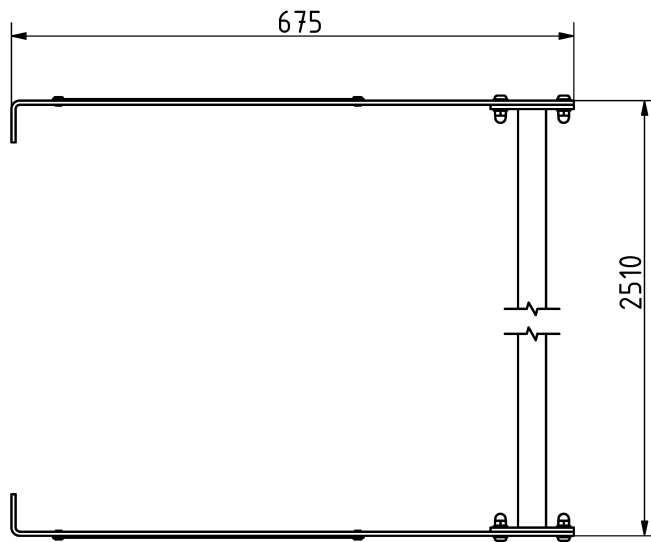

BESTRONG

[bestrongworld](#) [bestrongworld](#) [global.bestrong.com](#) info@bestrong.com