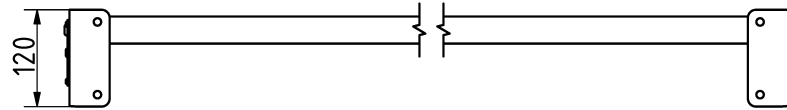

BESTRONG

[bestrongworld](#) [bestrongworld](#) [global.bestrong.com](#) info@bestrong.com