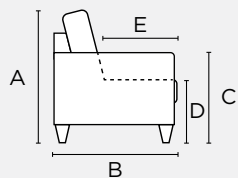

SKUs & Dimensions

General Measures*

A 32.75 B 39.75 C 25.5

D 17.25 E 21.75

Mattress Thickness 5
Open From Wall 84.75

*All measures are in Inches

Width 70.75
Bed Size 60x80

Width 63.5
Bed Size 55x80

Width 38.25
Bed Size 30x80

Width 83.75
Bed Size 76x80

Need a Different Size, Upholstery, or Leg?

Use our **Made to Order Program** to choose any size, upholstery or compatible leg style and color.