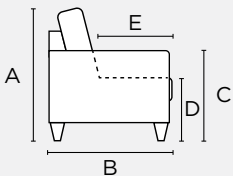

SKUs & Dimensions

General Measures*

A 35 B 39.25 C 26.5

D 17.75 E 22.5

Mattress Thickness 5
Open From Wall 89.75

*All measures are in Inches

FANT-DLV King Sofa

Width 86.5
Bed Size 76x80