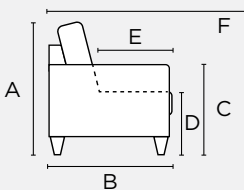

Ref # 30.1

SKUs & Dimensions

General Measures*

A 33 B 39.25 C 24

D 17 E 20.5 F 45.25

Mattress Thickness 5

Open From Wall 86.5

*All measures are in Inches