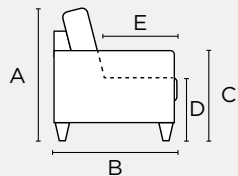

General Measures*

A 33.75 B 39.25 C 26.5

D 18 E 22

Mattress Thickness 5
Open From Wall 84.75

*All measures are in Inches

AURA-CNT Queen Loveseat

Width 70.5
Bed Size 60x80

Need a Different Size, Upholstery, or Leg?