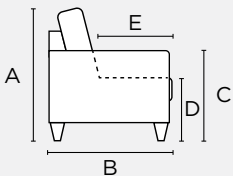

SKUs & Dimensions

General Measures*

A 35 B 40.5 C 24.75

D 17.75 E 21.75

Mattress Thickness 5
Open From Wall 89.75

*All measures are in Inches

BELT-DLV King Sofa

Width 89.25
Bed Size 76x80

BELT-DLV-PWR King Sofa

Width 89.25
Bed Size 76x80

BELT-CLV Queen Loveseat

Width 73.25
Bed Size 60x80

BELT-CLV-PWR Queen Loveseat

Width 73.25
Bed Size 60x80