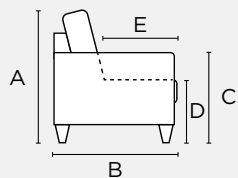

Bedding Sheet Set

Ref # 34.12

Sloped Recliner

Ref # 29.1

SKUs & Dimensions

General Measures*

A 33.5 B 39.75 C 25.25

D 16.5 E 22