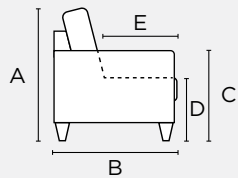

Track Recliner
Ref # 30.1

SKUs & Dimensions

General Measures*

A 32.75 B 39.75 C 21.75

D 17.25 E 20.75

Mattress Thickness 5
Open From Wall 84.75

*All measures are in Inches

NICO-DNT King Sofa
Width 85.5
Bed Size 76x80