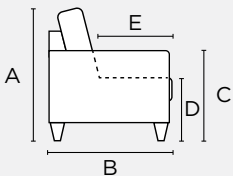

SKUs & Dimensions

ELEV-DBK x2 Cot Sofa

Width 89.75
Bed Size 30x74

General Measures*

A 33.75 B 40.25 C 23.5

D 17.75 E 20.75

Mattress Thickness 5

Open From Wall 45

*All measures are in Inches