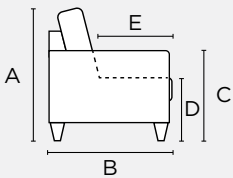

SKUs & Dimensions

General Measures*

A 35.5 B 42.25 C 27.25

D 17.75 E 23.5

Mattress Thickness 5

Open From Wall 88.5

*All measures are in Inches

HAVE-DHD King Sofa

Width 84.75
Bed Size 76x80

HAVE-CHD Queen Loveseat

Width 67.75
Bed Size 60x80