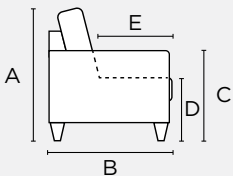

SKUs & Dimensions

General Measures*

A 35.5 B 39.75 C 25.5

D 18 E 23.25

Mattress Thickness 5
Open From Wall 89.75

*All measures are in Inches