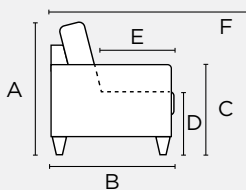

SKUs & Dimensions

Width 87
Bed Size 55x80

General Measures*

A 36.25 B 39.25 C 24.75

D 18 E 22.75 F 67

Mattress Thickness 5
Open From Wall 58.25

*All measures are in Inches