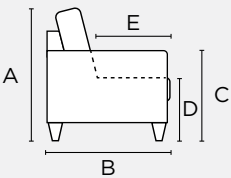

SKUs & Dimensions

General Measures*

A 32.25 B 37 C 24

D 18 E 22.75

Width 91.75

Width 68

Width 80.75

Width 44.5

Need a Different Size, Upholstery, or Leg?

Use our **Made to Order Program** to choose any size, upholstery or compatible leg style and color.

*All product measures are in US Customary / Inches