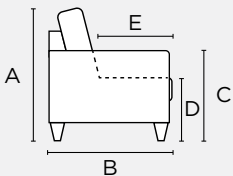

Ref # 34.9

Sloped Recliner

Ref # 29.1

SKUs & Dimensions

General Measures*

A 32.75 B 39.75 C 24.75

D 17.75 E 20.75

Mattress Thickness 5
Open From Wall 84.75