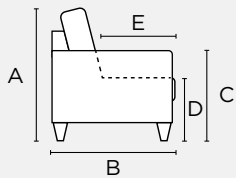

SKUs & Dimensions

General Measures*

A 34.75 B 39.75 C 26

D 17.75 E 22

Mattress Thickness 5
Open From Wall 89.75

*All measures are in Inches

CHAR-CLV Queen Loveseat

Width 75.25
Bed Size 60x80

CHAR-DLV King Sofa

Width 91.25
Bed Size 76x80

CHAR-BLV Full XL Loveseat

Width 69
Bed Size 55x80

CHAR-ALV Cot Chair

Width 45.25
Bed Size 30x80

Use our **Made to Order Program** to choose any size, upholstery or compatible leg style and color.

Need a Different Size, Upholstery, or Leg?