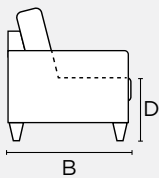

SKUs & Dimensions

General Measures*

B 39.75 D 18.5

Mattress Thickness 5
Open From Wall 80

*All measures are in Inches