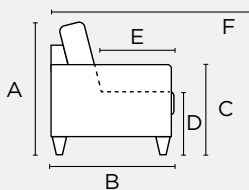

SKUs & Dimensions

HUGO-DNT+H+B King Sectional

Width 121.25
Bed Size 76x80