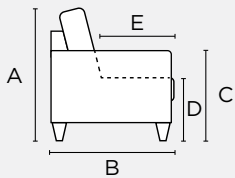

Mattress Protector
Ref # 34.6

Bedding Sheet Set
Ref # 34.10

Track Recliner
Ref # 30.1

SKUs & Dimensions

General Measures*

A 33.5 B 41.25 C 22.75

D 18 E 22.5

Mattress Thickness 5
Open From Wall 72