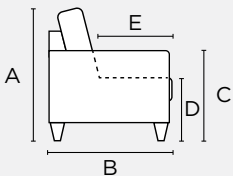

Oliver 173

Oliver 515

FEATURES

2-way
Headrest

Low-Profile
360° Swivel

Rocking
Glider

Choose
Battery Power
or Manual

SKUs & Dimensions