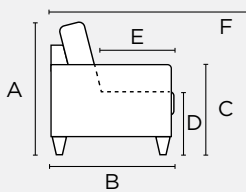

+ ADD-ON

Mattress Protector
Ref # 34.6

Bedding Sheet Set
Ref # 34.10

Sloped Recliner
Ref # 29.1

SKUs & Dimensions

HARP-BNT-FOU
Full XL Sectional

Width 91
Bed Size 55x80

General Measures*