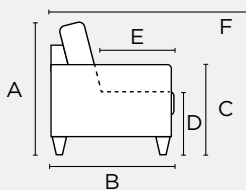

SKUs & Dimensions

General Measures*

A 34.75 B 40.25 C 25.25

D 17.75 E 22.75 F 61

Mattress Thickness 5
Open From Wall 58.25

*All measures are in Inches

DOLP-CED+FOU
Full XL Sectional

Width 98.5
Bed Size 55x90