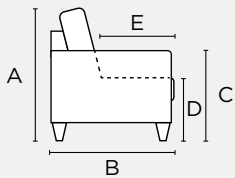

SKUs & Dimensions

General Measures*

A 47.25 B 36.5 C 24.5

D 19 E 19

*All product measures are in US Customary / Inches