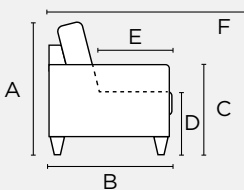

SKUs & Dimensions

General Measures*

A 35 B 40.25 C 25.25

D 18 E 22.75 F 67.25

Mattress Thickness 5

Open From Wall 62.25

*All measures are in Inches

Width 103.5
Bed Size 55x90

Need a Different Size, Upholstery, or Leg?

Width 92.5
Bed Size 55x90

Use our **Made to Order Program** to choose any size, upholstery or compatible leg style and color.