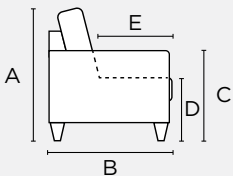

SKUs & Dimensions

General Measures*

A 32.75 B 39.75 C 25.25

D 17.75 E 21.75

Mattress Thickness 5
Open From Wall 84.75

*All measures are in Inches

ELFI-DNT King Sofa

Width 80
Bed Size 76x80