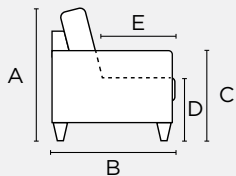

SKUs & Dimensions

General Measures*

A 35 B 42.5 C 24.5

D 17.75 E 21.75

Mattress Thickness 5
Open From Wall 89.75

*All measures are in Inches

WEST-CLV Queen Loveseat

Width 74.5
Bed Size 60x80

WEST-CLV-PWR Queen Loveseat

Width 74.5
Bed Size 60x80

Need a Different Size, Upholstery, or Leg?

WEST-BLV
Full XL Loveseat
Width 72
Bed Size 55x80

WEST-ALV
Cot Chair
Width 46.75
Bed Size 30x80

Use our **Made to Order Program** to choose any size, upholstery or compatible leg style and color.