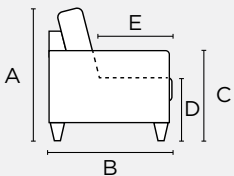

SKUs & Dimensions

General Measures*

A 34.75 B 39.75 C 24

D 17.25 E 20

Mattress Thickness 5
Open From Wall 84.75

*All measures are in Inches

ETHO-DNT King Sofa

Width 82
Bed Size 76x80