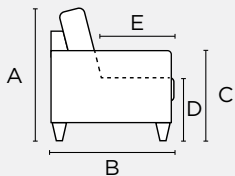

SKUs & Dimensions

General Measures*

A 33.75 B 40.25 C 24.75

D 17.75 E 22.5

Mattress Thickness 5

Open From Wall 86.5

*All measures are in Inches

COVE-DHD King Sofa
Width 94.5
Bed Size 76x80