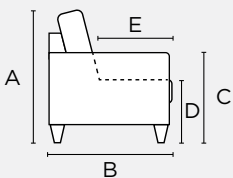

Choose
Battery Power
or Manual

SKUs & Dimensions

SLOP-AR
Manual Recliner
Width 32

SLOP-AR-PWR
Battery Power Recliner
Width 32

General Measures*

A 47.25 B 36.5 C 24.5

D 19 E 19

Open Depth 63