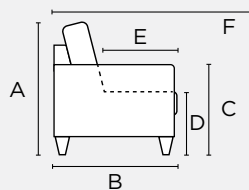

Mattress Protector
Ref # 34.7

Bedding Sheet Set
Ref # 34.11

Track Recliner
Ref # 30.1

SKUs & Dimensions

General Measures*

A 35 B 39.75 C 22.75

D 17 E 21.75 F 59.75

Mattress Thickness 5
Open From Wall 86.5