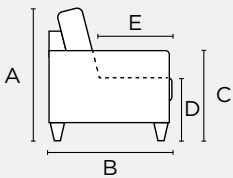

Low-Profile
360° Swivel

Rocking
Glider

Choose
Battery Power
or Manual

SKUs & Dimensions

General Measures*

A 47.25 B 36.5 C 24.5

D 19 E 19

Open Depth 63