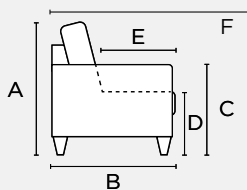

SKUs & Dimensions

General Measures*

A 32.75 B 38.75 C 27.5

D 17.25 E 23.5 F 69.75

Mattress Thickness 5

Open From Wall 69.75

*All measures are in Inches

Width 104.75
Bed Size 55x80

Width 104.75
Bed Size 55x80