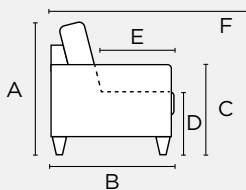

SKUs & Dimensions

General Measures*

A 34.25 B 44 C 24.5

D 17.75 E 24.5 F 65

Mattress Thickness 5

Open From Wall 91

*All measures are in Inches