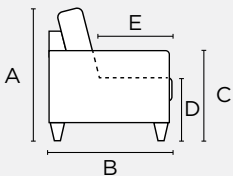

SKUs & Dimensions

General Measures*

A 33.5 B 39.25 C 23.5

D 17 E 21.75

Mattress Thickness 5
Open From Wall 86.5

*All measures are in Inches

CASE-DHY King Sofa

Width 91
Bed Size 76x80