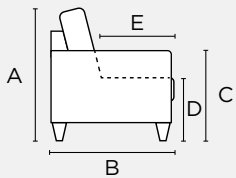

SKUs & Dimensions

General Measures*

A 32.75 B 33.75 C 25.5

D 17.25 E 21.25

*All product measures are in US Customary / Inches