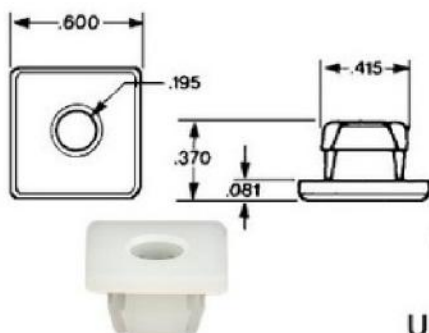

11719
(3907444)
Nylon

License Plate Nut
Screw Size: 1/4" (#14)
GM

UNIT PACKAGE: 50

19485
(6027958)
Natural Nylon

License Plate Nut
Screw Size: 1/4" (#14)
Chrysler

UNIT PACKAGE: 10