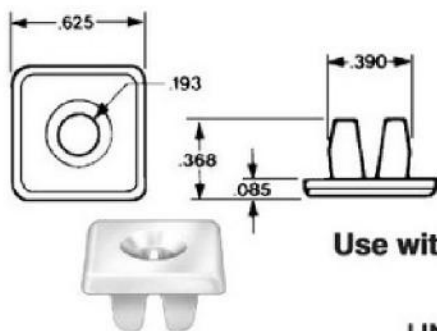

# LICENSE PLATE FASTENERS

**5228**  
(3783006)  
Nylon

License Plate Nut  
Screw Size: #10  
**Use with Screw 5278**  
GM

UNIT PACKAGE: 50

**20927**  
(N811478-S100)  
Black Nylon

License Plate & Rear Bumper  
Nylon Nut with Sealer  
Screw Size: M6.3 (#14)  
Head Size: 16mm x 16mm  
Stem Length: 8mm  
Ford Fusion & Mustang 2005 - On

UNIT PACKAGE: 15

**13466**  
(6032516)  
Black Nylon

License Plate Nut  
Screw Size: #12  
Chrysler

UNIT PACKAGE: 25

**11368**  
(380707-S)  
Nylon

License Plate Nut  
Screw Size: #14  
Ford

UNIT PACKAGE: 50

**3682**  
(1196781)  
Nylon

License Plate Nut  
Screw Size: 1/4"-20  
**Use with Screw 5307**  
GM

UNIT PACKAGE: 50

**8242**  
(6023925)  
Nylon

License Plate Nut  
Screw Size: 1/4" (#14)  
**Use with Screw 8249**  
Chrysler