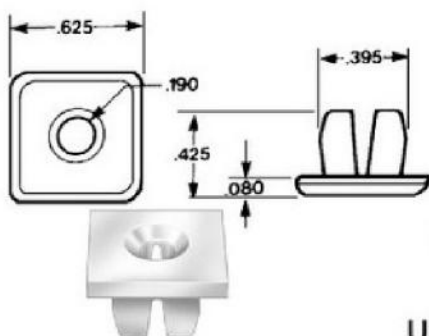

**3682**  
(1196781)  
Nylon

License Plate Nut  
Screw Size: 1/4"-20  
**Use with Screw 5307**  
GM

UNIT PACKAGE: 50

**8242**  
(6023925)  
Nylon

License Plate Nut  
Screw Size: 1/4" (#14)  
**Use with Screw 8249**  
Chrysler

UNIT PACKAGE: 50

**8435**  
(4755299)  
Nylon

License Plate Nut  
Screw Size: 1/4" (#14)  
GM

UNIT PACKAGE: 50

**8418**  
(380370)  
Nylon

License Plate Nut  
Screw Size: #14  
**Use with Screw 3089**  
GM