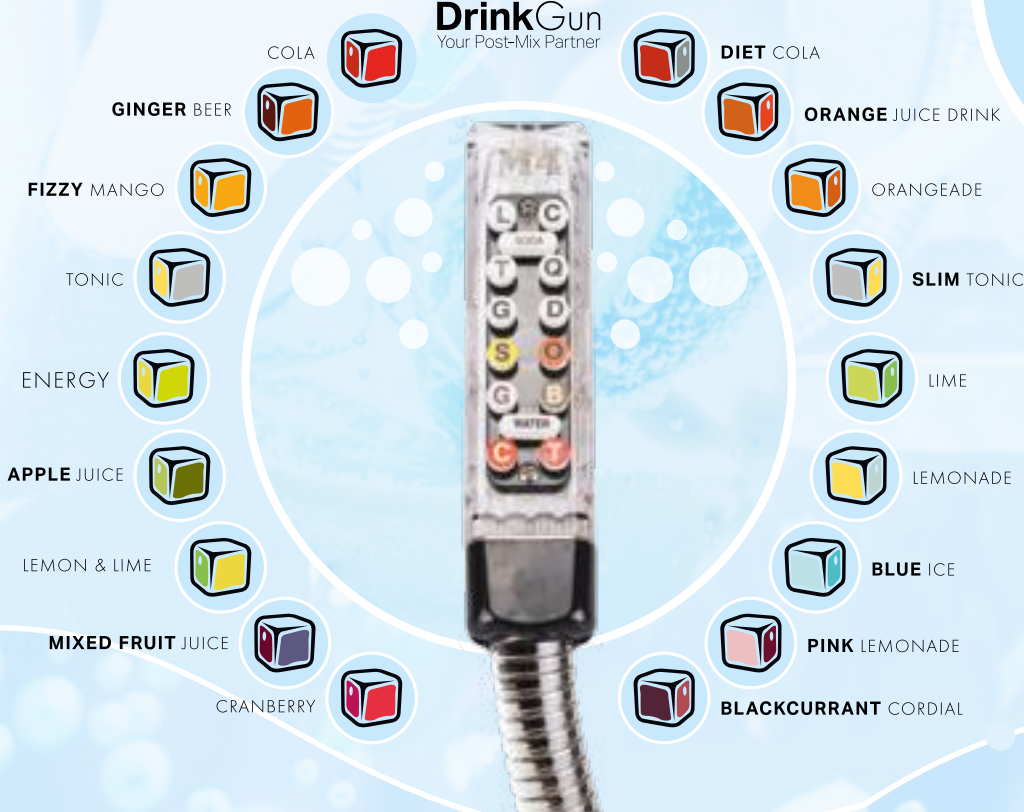

Tonic BIB 10ltr

SOFT DRINKS

Please note: If you do not currently stock any of these products. Please contact your DWUK account manager to arrange pricing.

DrinkGun

Your Post-Mix Partner

DrinkGun
Your Post-Mix Partner