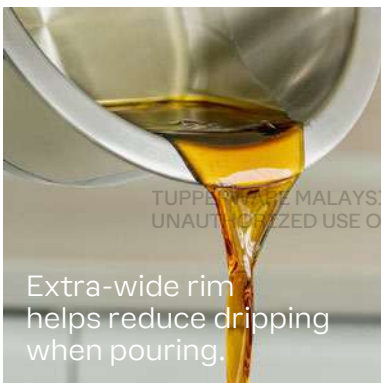

Ceramic coating,  
safe for healthy cooking, suitable for  
various stovetops and oven use.

TUPPERWARE MALAYSIA PROPERTY  
UNAUTHORIZED USE OR MODIFICATION IS ILLEGAL

Extra-wide rim  
helps reduce dripping  
when pouring.