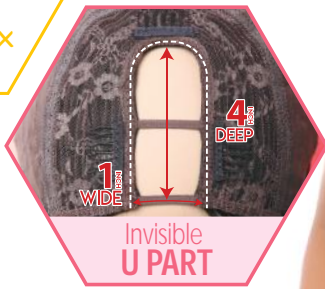

BFF PART LACE
STRAIGHT 28"

1, 1B, 2, 27, 99J, SM27, TT1B/27, TT1B/30, TT1B/CREAMY LATTE

U PART LACE WIG

U PART WIG

Human Hair
PREMIUM MIX

1B

2

HH BFF U PART LEANDRIA