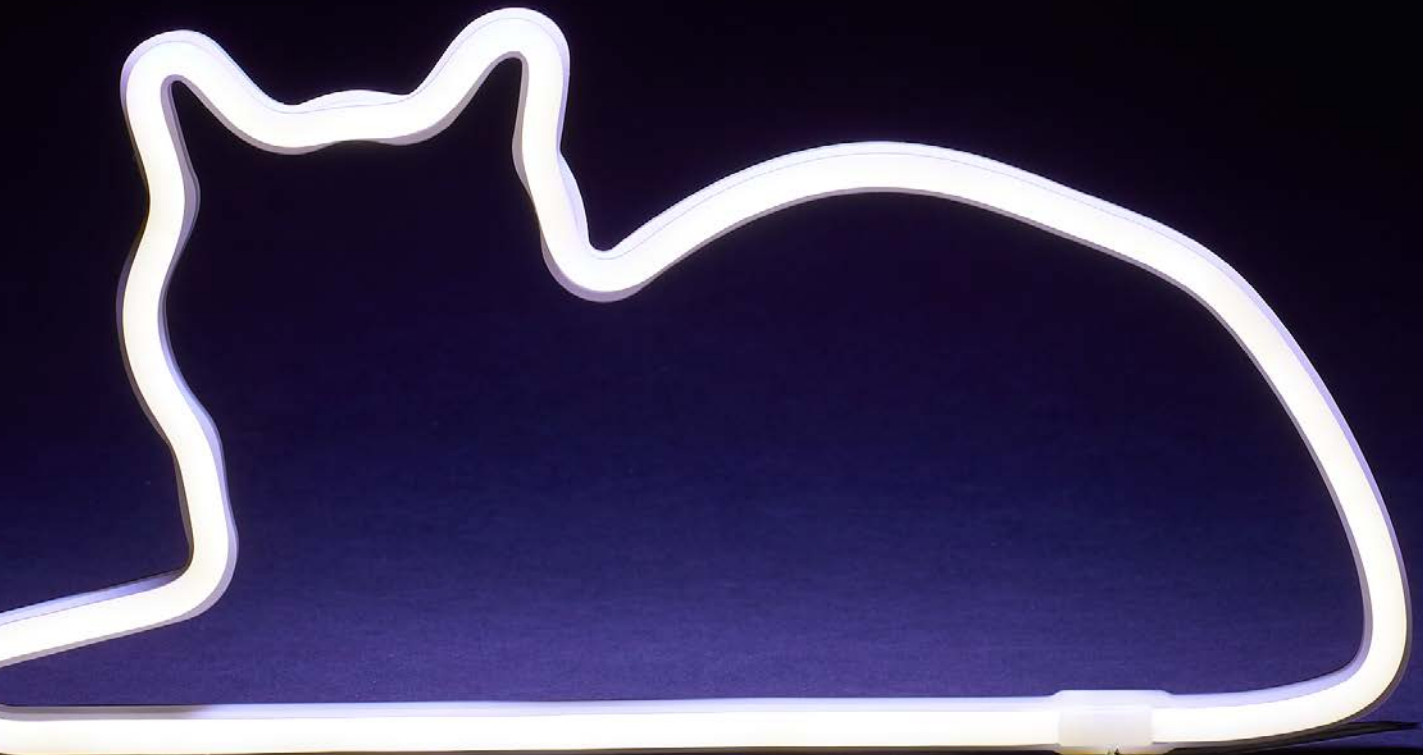

GLOWING PURRFECTION

A cat that lights up your night—
no fur, just feline flair and a bright
attitude.

M11049

CAT LIGHT

ITEM DIM: 15X30CM (5.9X11.8")

INNER / OUTER 6/24

AVAILABLE NOW

M11049B

CAT LIGHT

ITEM DIM: 30X15 CM (11.8X5.9")

INNER / OUTER 6/24

AVAILABLE NOW

POWER WITH USB OR AA BATTERIES