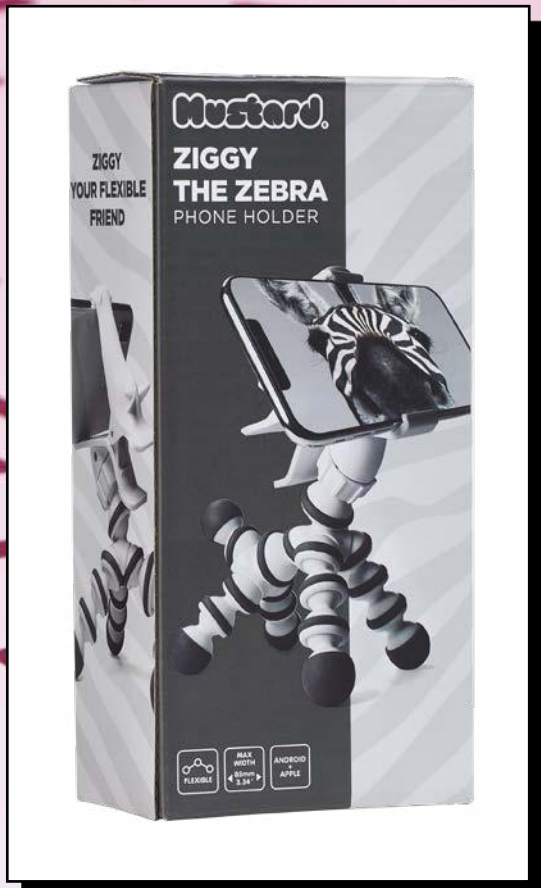

LIFT THE GLASS TAKE A DRINK & RESET THE TIMER

ZEBRA HOLDER

SAFARI ON STANDBY

Craving a wild escape to the savannah but stuck in the concrete jungle? Let our Zebra Phone Holder trot into your workspace! This black-and-white buddy stands proud to prop up your phone, ensuring you never miss a beat, call, or the latest viral safari shuffle. It's a quirky companion that promises to keep your digital life upright and stripe-tastically organized!

M11051
ZIGGY THE ZEBRA PHONE HOLDER
ITEM DIM: 9.5X6X20CM (3.74X2.36X7.87")
INNER / OUTER 6/48
AVAILABLE NOW

FLEXIBLE STAND

MOBY POT

EVER FEEL THAT YOU'RE DROWNING IN WORK?

This gentle giant will remind you to take a breath and then keep on swimming. Cute and convenient, this pen pot brings a pop of personality to your desk, and you'll be having a whale of a time before you know it.