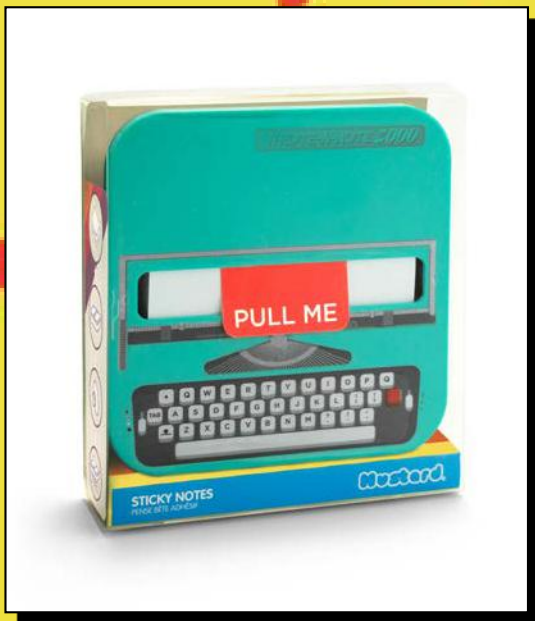

2 MAGNETIC EYES X PACK

ETS

HERO

WROTE A NOTE

STICKY CLICKY CLACK

Unleash snarky memos faster than a gossip spill at the water cooler. Your colleagues will think you've gon-zo mad.

M16077B

STICKY NOTES

ITEM DIM: 9.45X9.45X2.4 CM (3.72X3.72X0.94 ")

INNER / OUTER 6/48

AVAILABLE NOW

100 SHEETS

HERO

SPECTACULAR M

SPEC-TACULAR NOTES

Prepare for a plot twist in your workspace with a taste of nostalgia. These retro-styled, transparent notes ensure your reminders stand out without covering up the big picture. It's like revisiting those old-school 3D movies, but for your everyday tasks.