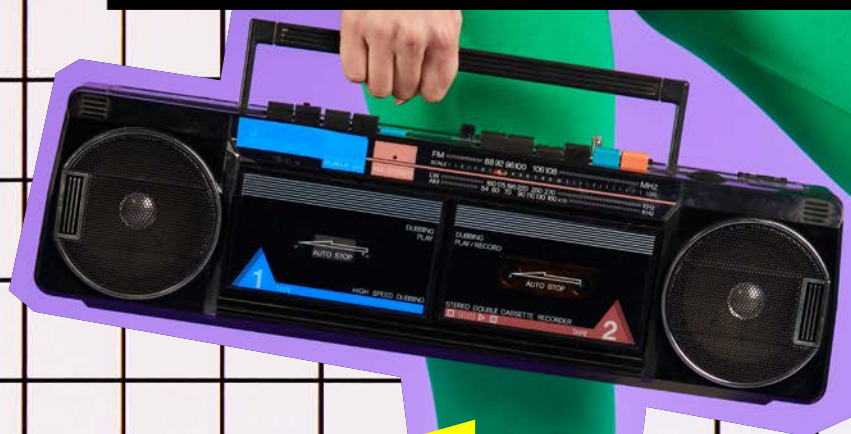

WELCOME

Welcome to Mustard's AW24 catalogue, where we're dialling up the nostalgia and dialling down the subtlety. **Imagine a collection so retro it'll make your nan look like Madonna** (minus the plastic surgery). We're talking Polaroid collabs for timeless pieces, booming bits to make enough noise and liven up desk decor, and sticky notes that leave a mark far beyond the mundane.

NEW!