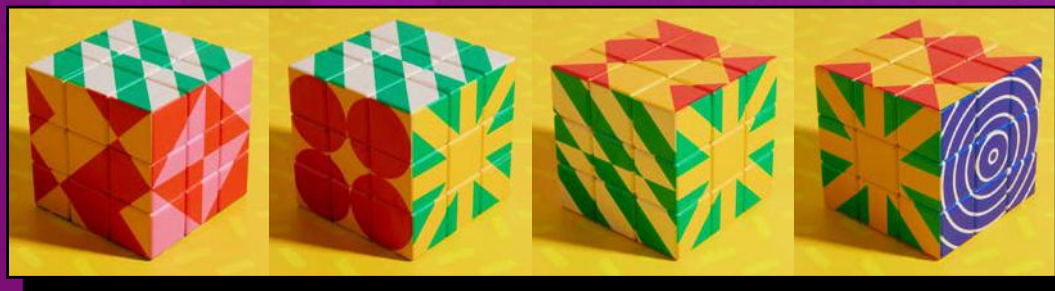

HYPNO CUBE

MIND-MELTER CUBE

Tackle this twist on the classic 80s sensation. If your retinas can handle it! Updated with trippy patterns, it's great for fidgeting, challenging your brain, or keeping on your desk as a conversation starter.

M17002
HYPNO CUBE
INNER / OUTER 6/96
AVAILABLE NOW