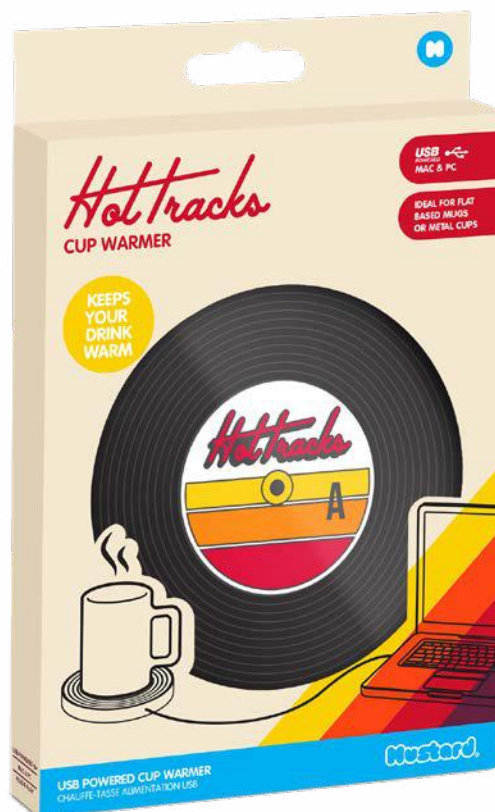

HOT TRACKS CUP WARMER

Overworking again? Your drink stays as hot as Donna Summer's stuff, making those deadlines a bit less depressing.

M11015
HOT TRACKS CUP WARMER
ITEM DIM: Ø10.5CM (4.13")
INNER / OUTER 6/48
AVAILABLE NOW