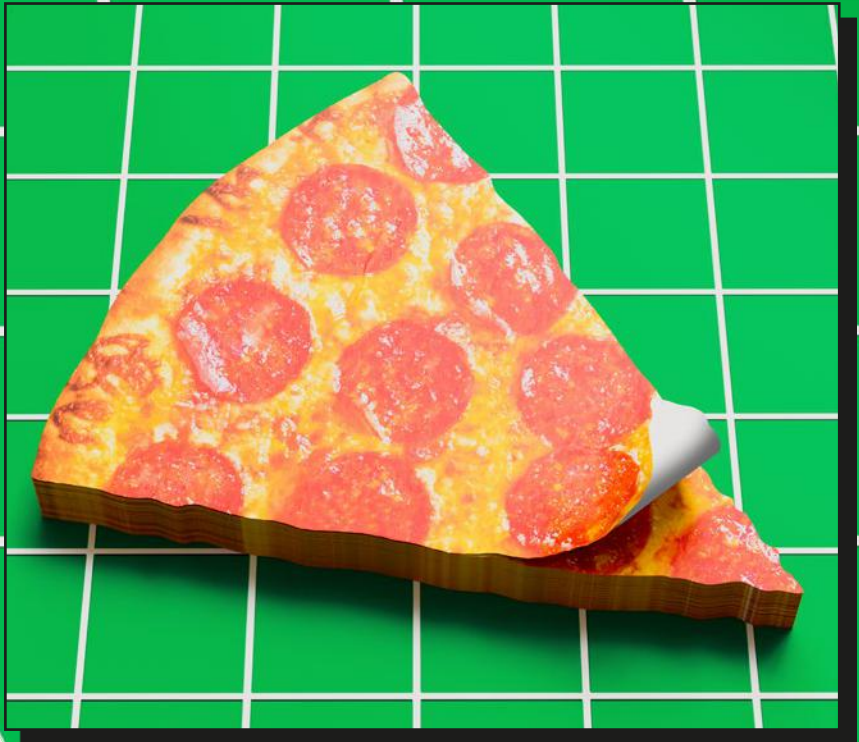

A SLICE OF ACTION

Because Let's be real - pizza makes everything better. Even your to-do list.

M16254
PIZZA STICKY NOTES
ITEM DIM: 100X120MM (3.9X4.7IN)
INNER / OUTER 6/48
AVAILABLE SS25

PIZZERIA

NEW

100 SLICE NOTES

100 SHEETS

IN THIS PIZZA:

The original

PIZZA MAT

PIZZA PEPPERONI PERFAVOR!

Your mouse never nibbled
something so scrumptious.
Turn your desk into a one big
distraction.

M11050C
PIZZA MOUSE MAT
ITEM DIM: Ø19CM (7.48")
INNER / OUTER 6/48
AVAILABLE NOW