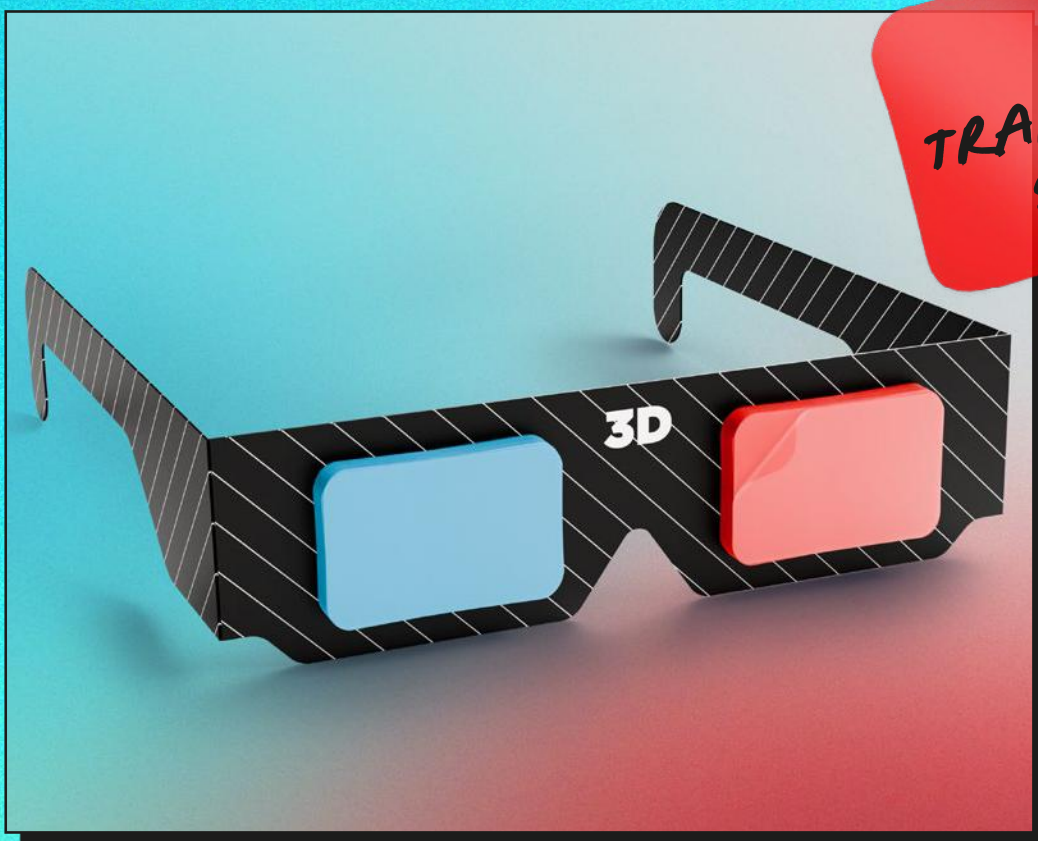

SPECTACULAR NOTES

TRANSPARENT STICKY NOTES

Prepare for a plot twist in your workspace with a taste of nostalgia. These retro-styled, transparent notes ensure your reminders stand out without covering up the big picture. It's like revisiting those old-school 3D movies, but for your everyday tasks.

M16244B
3D GLASSES STICKY NOTES
ITEM DIM: 15X4.1CM (5.9X1.6")
INNER / OUTER 6/48
AVAILABLE SS25