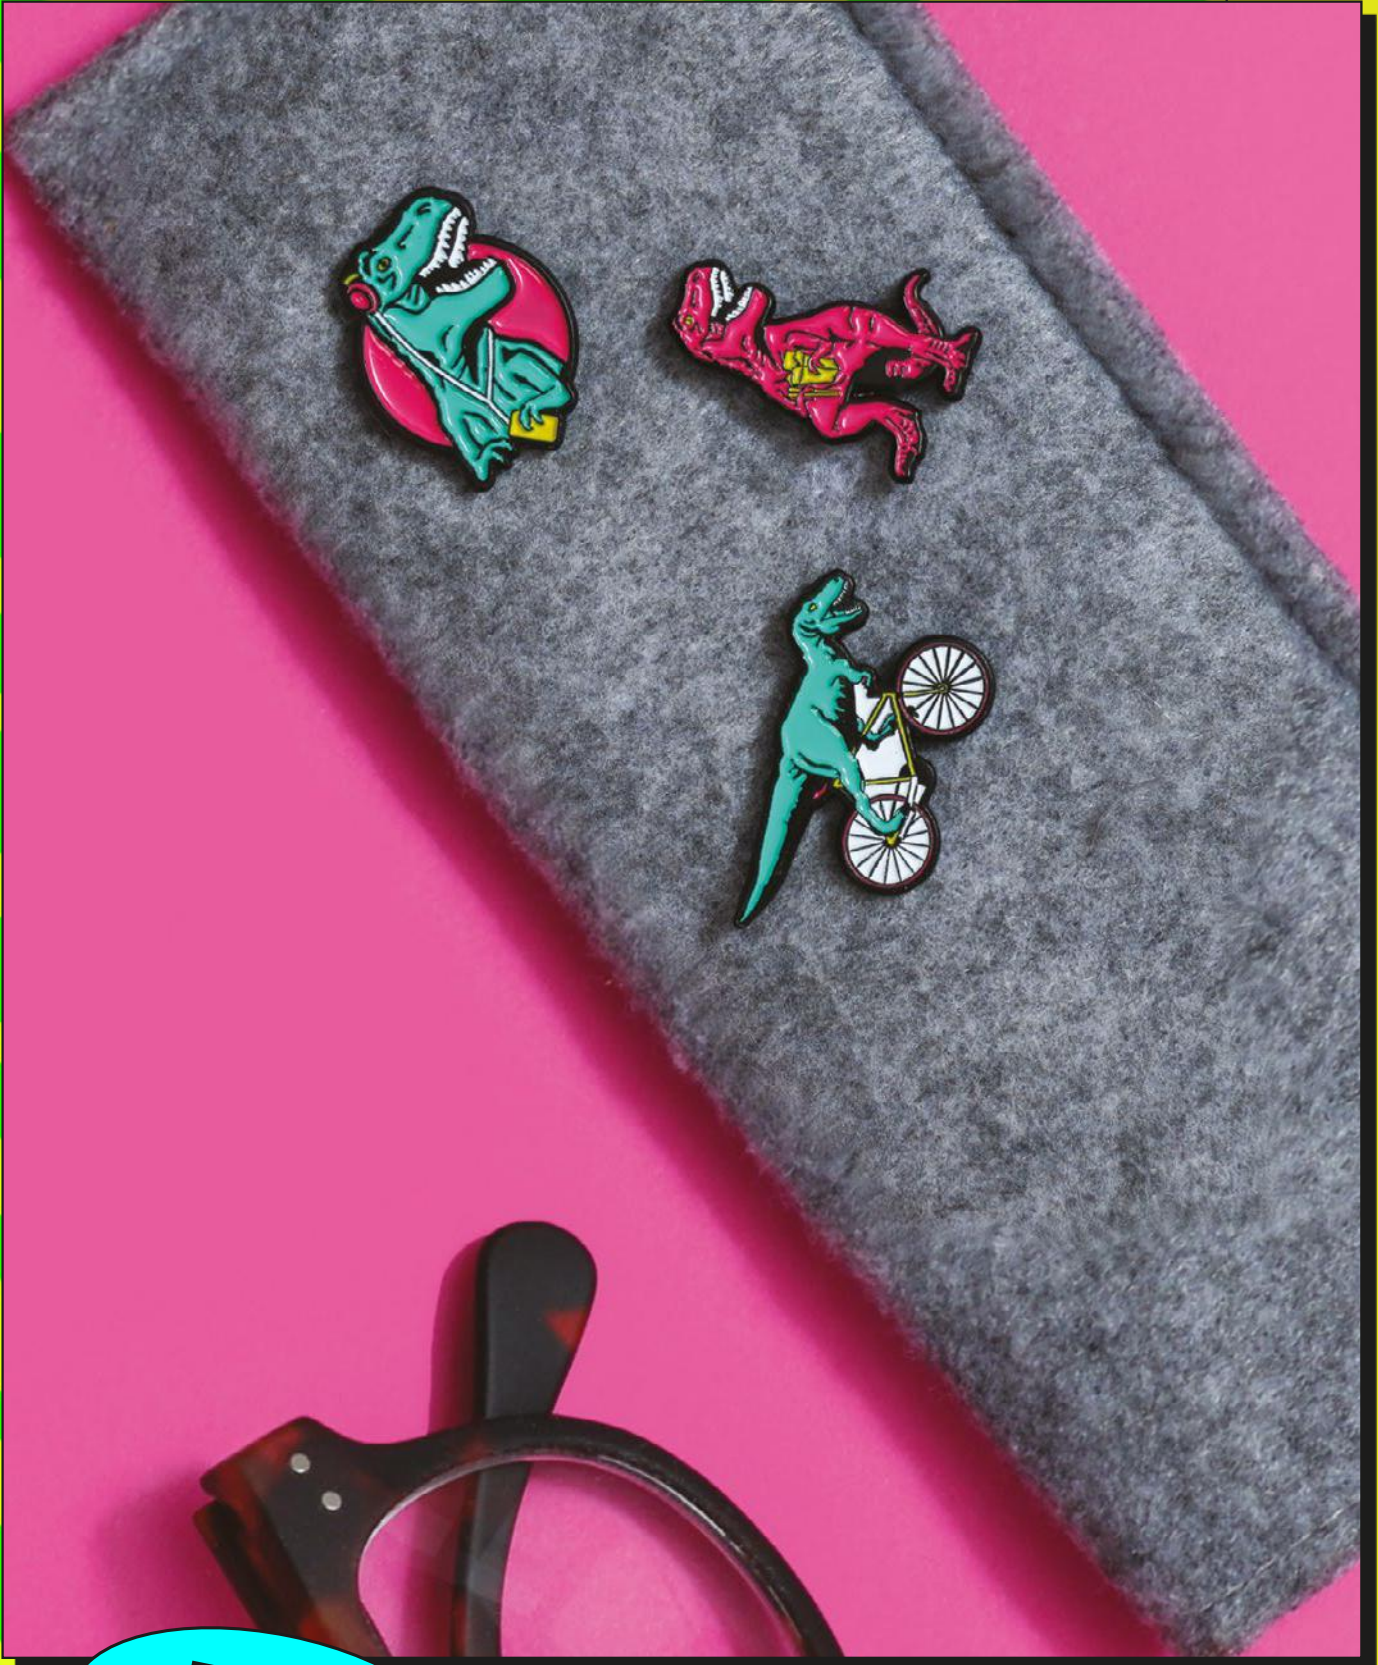

**3 PINS
IN A BOX**