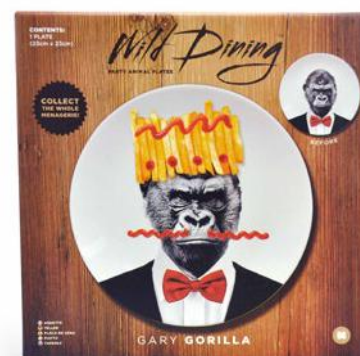

M12006B
LION PLATE
ITEM DIM: Ø23CM 9"
INNER / OUTER 6/18
AVAILABLE NOW

M12006C
PANDA PLATE
ITEM DIM: Ø23CM 9"
INNER / OUTER 6/18
AVAILABLE NOW

M12006D
GIRAFFE PLATE
ITEM DIM: Ø23CM 9"
INNER / OUTER 6/18
AVAILABLE NOW

M12006E
CAT PLATE
ITEM DIM: Ø23CM 9"
INNER / OUTER 6/18
AVAILABLE NOW

M12006G
ALPACA PLATE
ITEM DIM: Ø23CM 9"
INNER / OUTER 6/18
AVAILABLE NOW

M12006H
COCKATOO PLATE
ITEM DIM: Ø23CM 9"
INNER / OUTER 6/18
AVAILABLE NOW

M12006J
BEAR PLATE
ITEM DIM: Ø23CM 9"
INNER / OUTER 6/18
AVAILABLE NOW

AS FEATURED ON
VOGUE

CAT VAC

NO MORE HAIRBALLS

This mini desk vacuum sucks more than your Monday motivation. Suck up crumbs and dust with a cat that never hacks up hairballs to keep your space as clean as a lick.