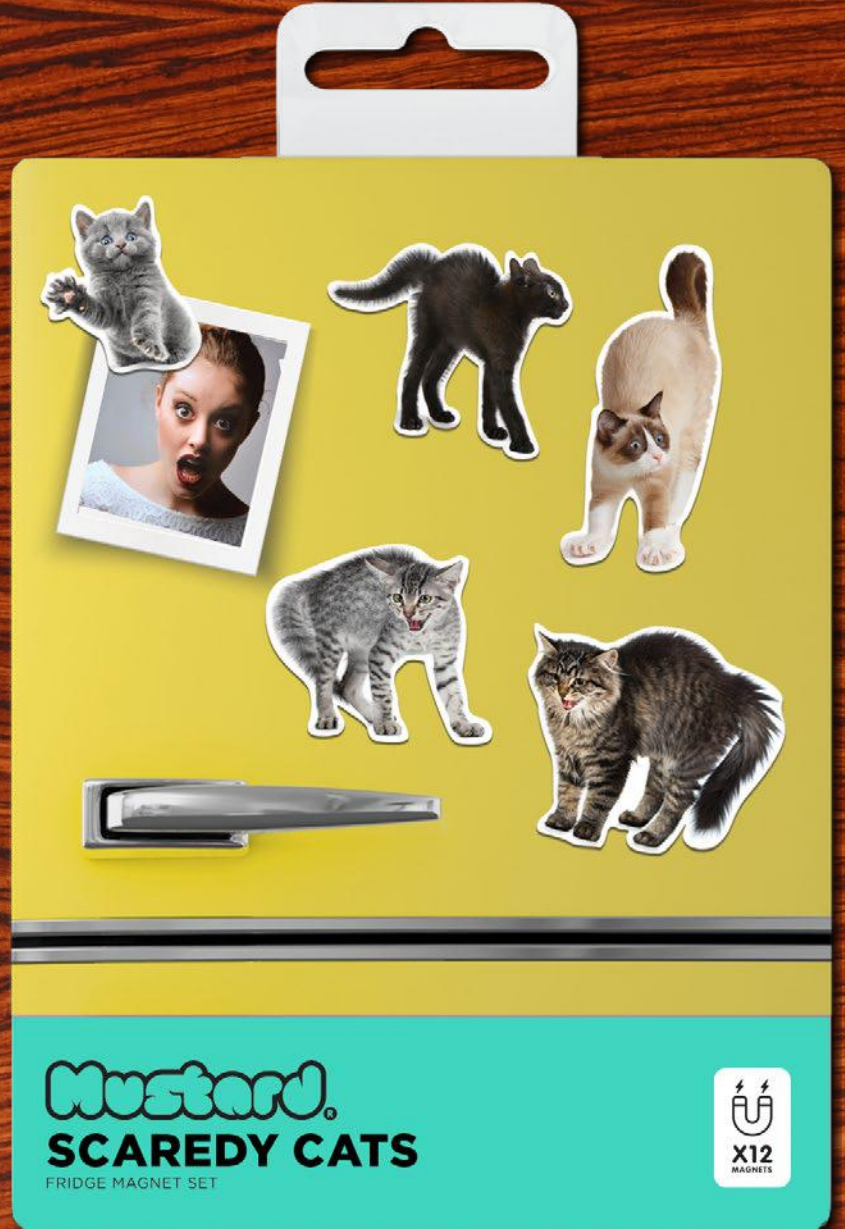

Mustard.
SCAREDY CATS
FRIDGE MAGNET SET

ard.
TS

**12 MAGNETS
IN A PACK**