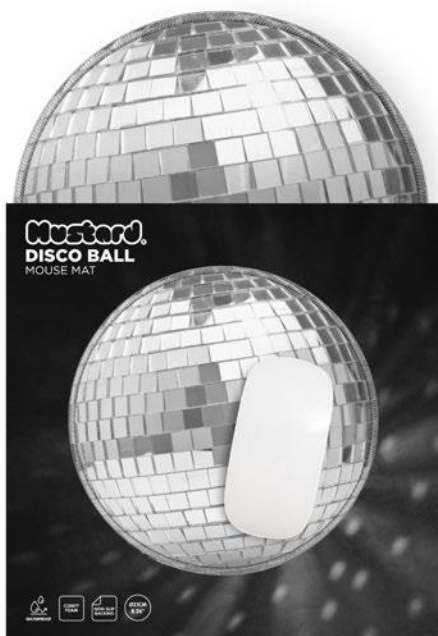

M11073
CASSETTE HUB
ITEM DIM: 100x63x10MM (3.9X2.4X0.4IN)
INNER / OUTER 6/48
AVAILABLE SS25

DISCO MAT

DISCO INFERNO MOUSE PAD

Your desk is now a disco, and your mouse? It's John Travolta. Revel in the retro glam and click like it's 1978. Beware of bell-bottom urges!

M11059

DISCO BALL MOUSE MAT

ITEM DIM: Ø19CM (7.48")

INNER / OUTER 6/48

AVAILABLE NOW

COMFY
FOAM

HERO

PARTY BOX