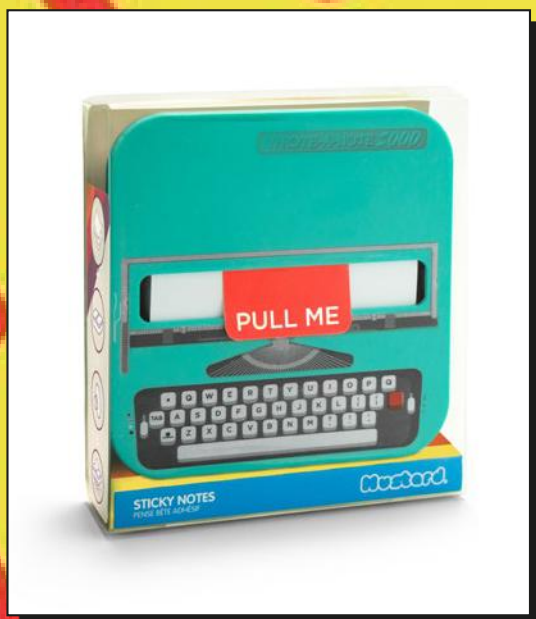

4 QUOTES PER PACK:

- TOO GLAM TO GIVE A DAMN
- SLAY THE DAY
- FIERCE AND FABOULUS
- CLASSY AND SASSY

**REMOVABLE STICKERS
FOR YOUR MIRROR,
LAPTOP OR WINDOW**

RS

GLAM TO
FADAM

WROTE A NOTE

STICKY CLICKY CLACK

Unleash snarky memos faster than a gossip spill at the water cooler. Your colleagues will think you've gon-zo mad.

M16077B
STICKY NOTES
ITEM DIM: 9.45X9.45X2.4 CM (3.72X3.72X9.4 ")
INNER / OUTER 6/48
AVAILABLE NOW