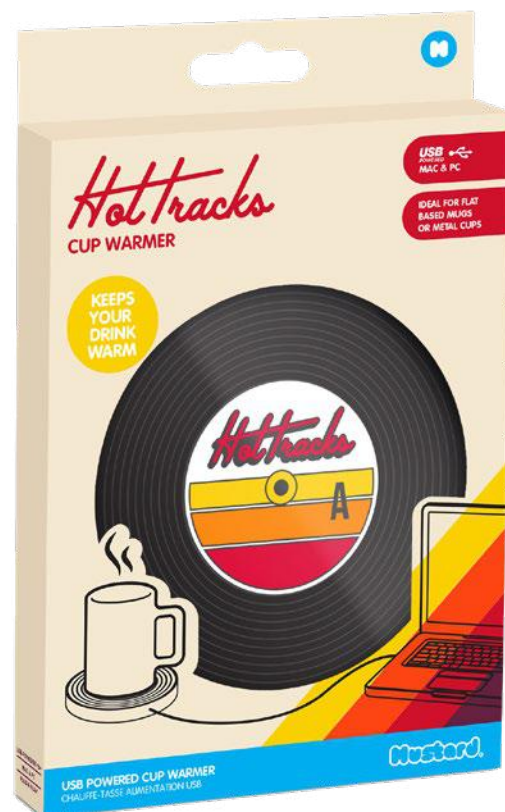

HOT TRACKS CUP WARMER

Overworking again? Your drink stays as hot as Donna Summer's stuff, making those deadlines a bit less depressing.

M11015
HOT TRACKS CUP WARMER
ITEM DIM: Ø10.5CM (4.13")
INNER / OUTER 6/48
AVAILABLE NOW