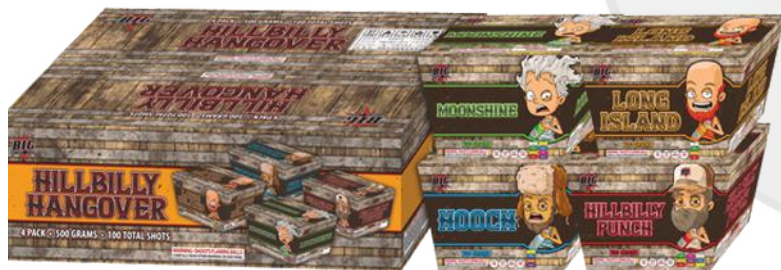

HILLBILLY HANGOVER

SKU: 22072

CARTON: BARCODE

BRAND: Big Fireworks

PACKING: 1-4

UNIT-SIZE: 13 3/4"x9 1/2"x9"

CASE-SIZE: 0.089

DESCRIPTION: Shrooms, Gummies, Uppers, Downers.