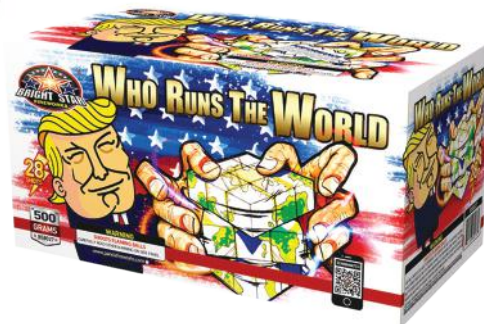

WHISKEY TANGO

SKU: 2512

BRAND: Big Fireworks

PACKING: 3-1

UNIT-SIZE: 13"x11"x9"

CASE-SIZE: 0.073

DESCRIPTION: 10 Shot - 2" - Huge assorted willows, peonies and brocades.

WHO RUNS THE WORLD

SKU: BS8027

BRAND: Bright Star

PACKING: 6-1

UNIT-SIZE: 13-3/8"x7-1/4"x6-7/8"

CASE-SIZE: 0.077

DESCRIPTION: Red, white and blue peonies, red and blue palms with palm tails, color peonies with strobes, color palms with color palm tails, R/W/B finale of crackling willow with red and blue pearls, with R/W/B mines

WICKED WATERFALL

SKU: 20325

BRAND: Big Fireworks

PACKING: 2-1

UNIT-SIZE: 13 3/8"x12"x9"

CASE-SIZE: 0.055

DESCRIPTION: 30 Shots - Professional style shimmering brocade crown waterfall.

ZOMBIE INVASION