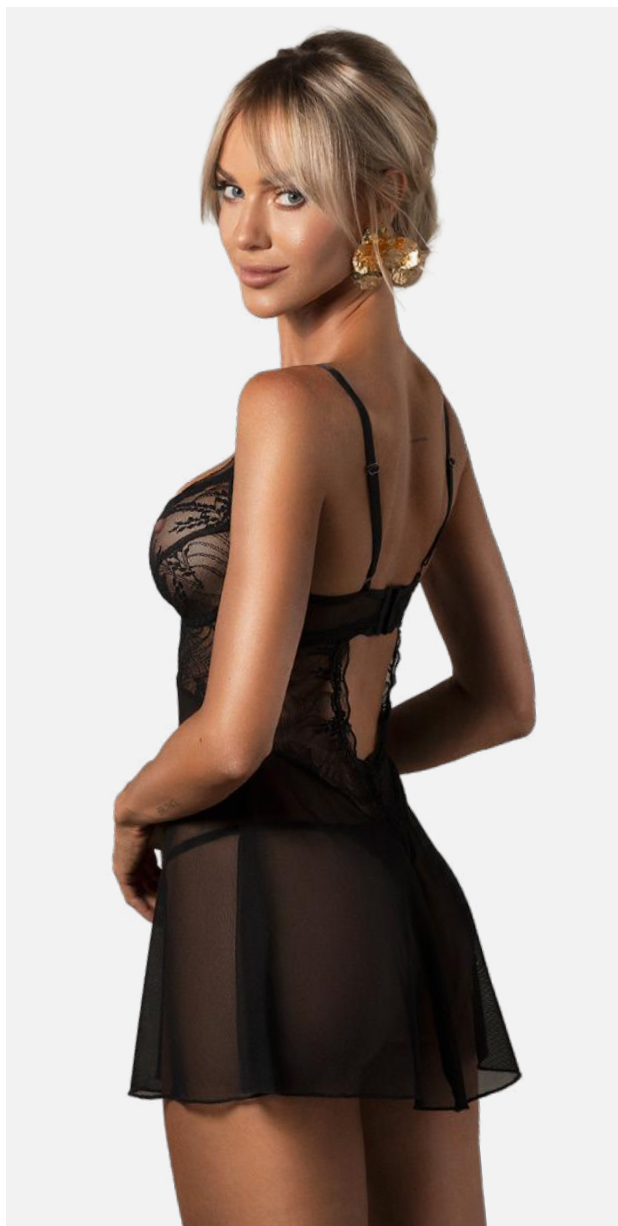

PERISIA

BABYDOLL & THONG

SIZES / CODES

- XS/S 6992
- M/L 7005
- XL/2XL 7012

ITEMS

- BABYDOLL
- THONG