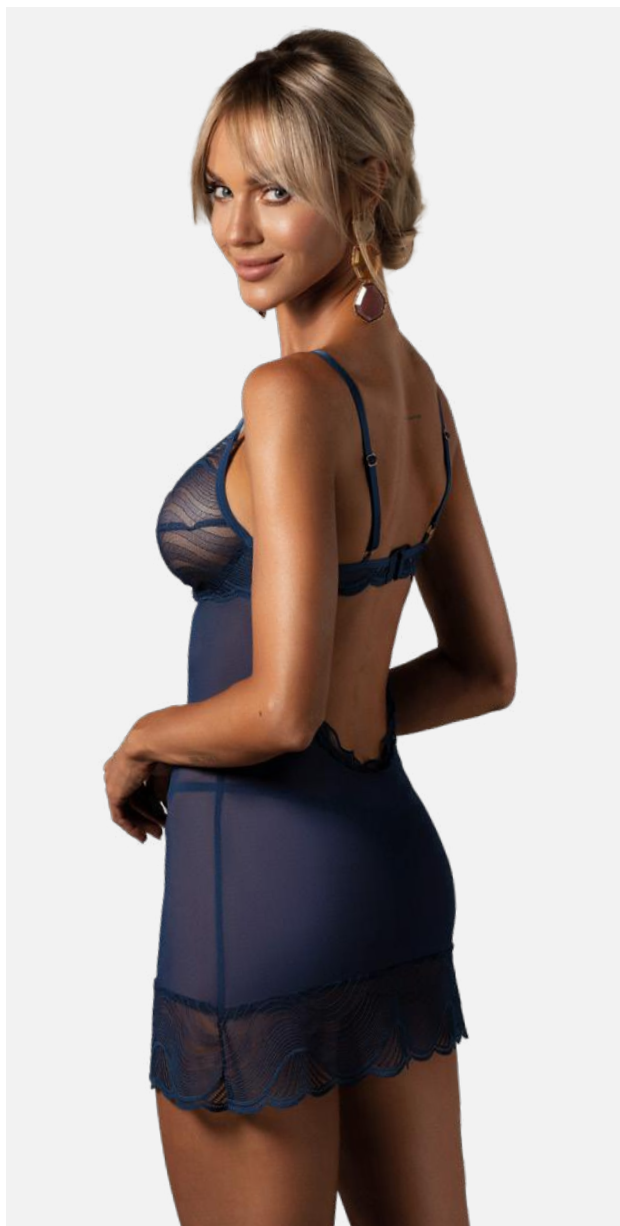

NIGHTLY BLUE

CHEMISE & THONG

SIZES / CODES

- XS/S 7883
- M/L 7890
- XL/2XL 7906

ITEMS

- CHEMISE
- THONG