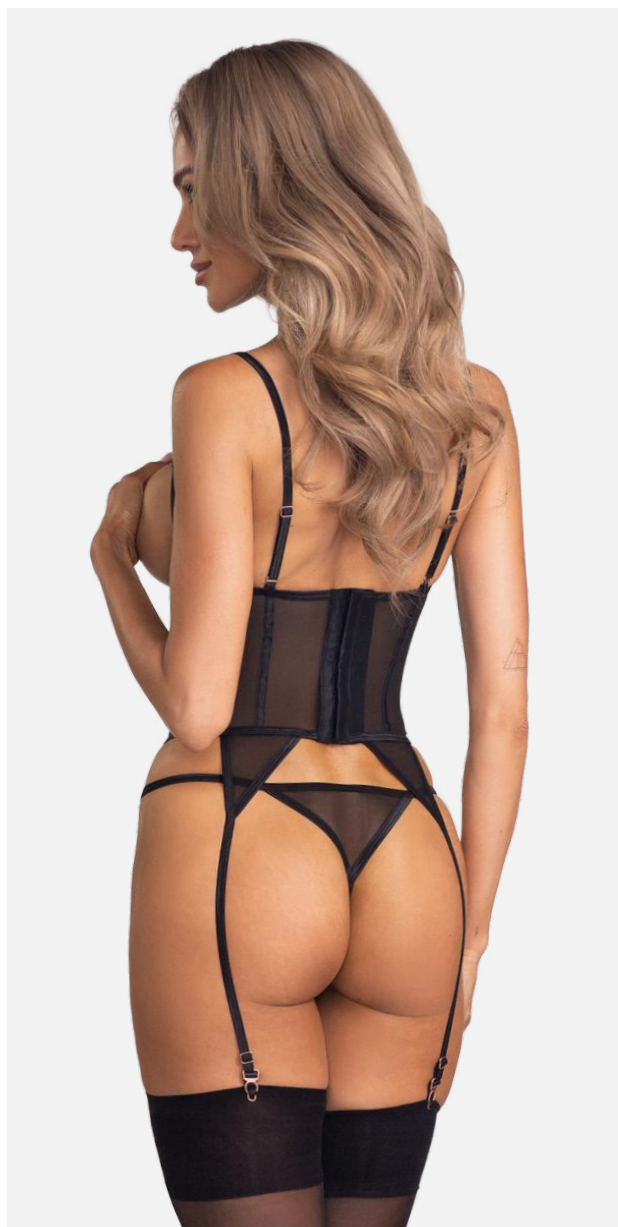

ITEMS

- TOP
- THONG

SHADERI

DRESS & THONG

SIZES / CODES

- XS/S 7586
- M/L 7593
- XL/2XL 7616

ITEMS

- DRESS
- THONG