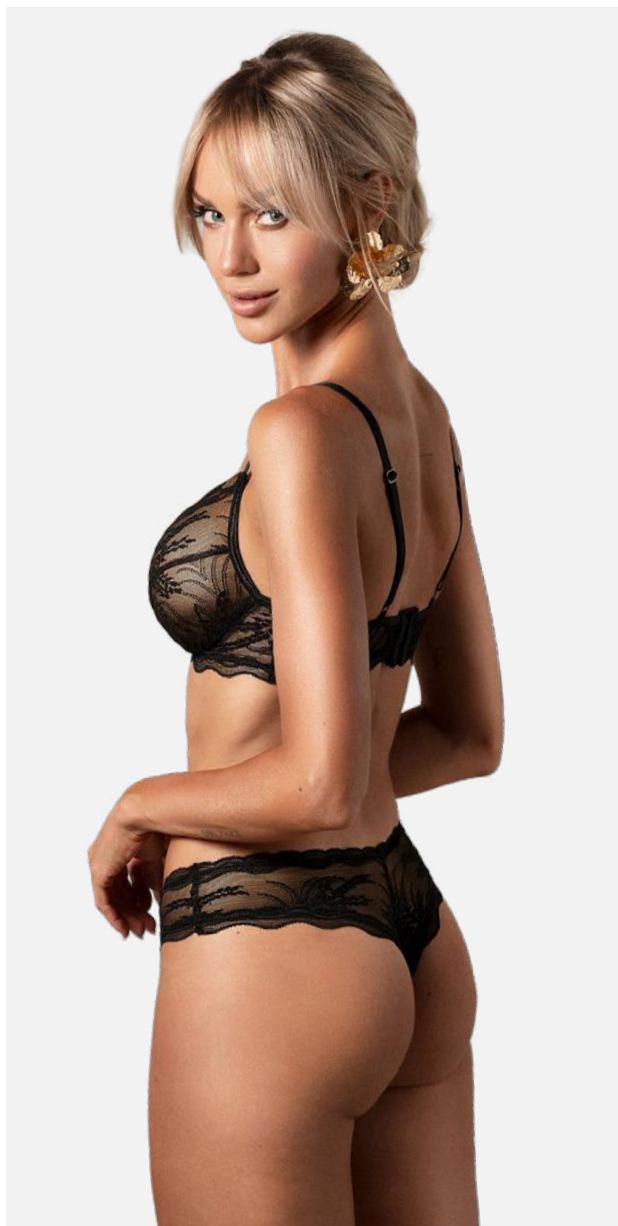

- BRA
- THONG

CRIMESSA

2-PCS SET

SIZES / CODES

- S/M 9985
- L/XL 9992

ITEMS

- BRA
- THONG

PERISIA