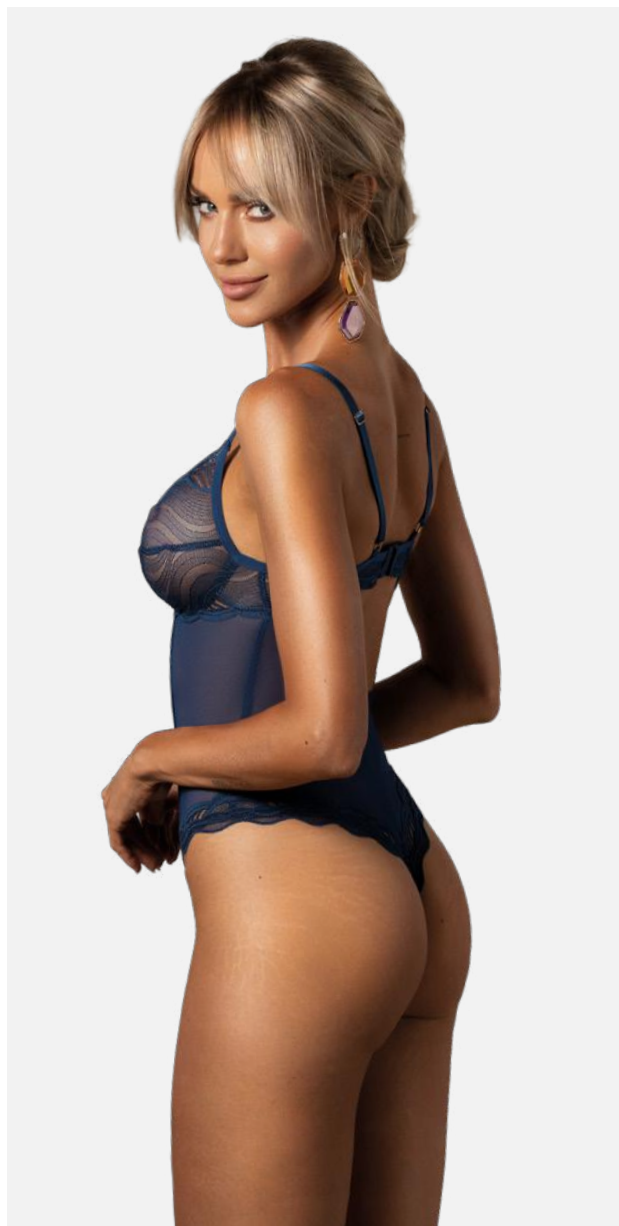

NIGHTLY BLUE

CROTCHLESS TEDDY

SIZES / CODES

- XS/S 7821
- M/L 7838
- XL/2XL 7845

ITEMS

- CROTCHLESS TEDDY