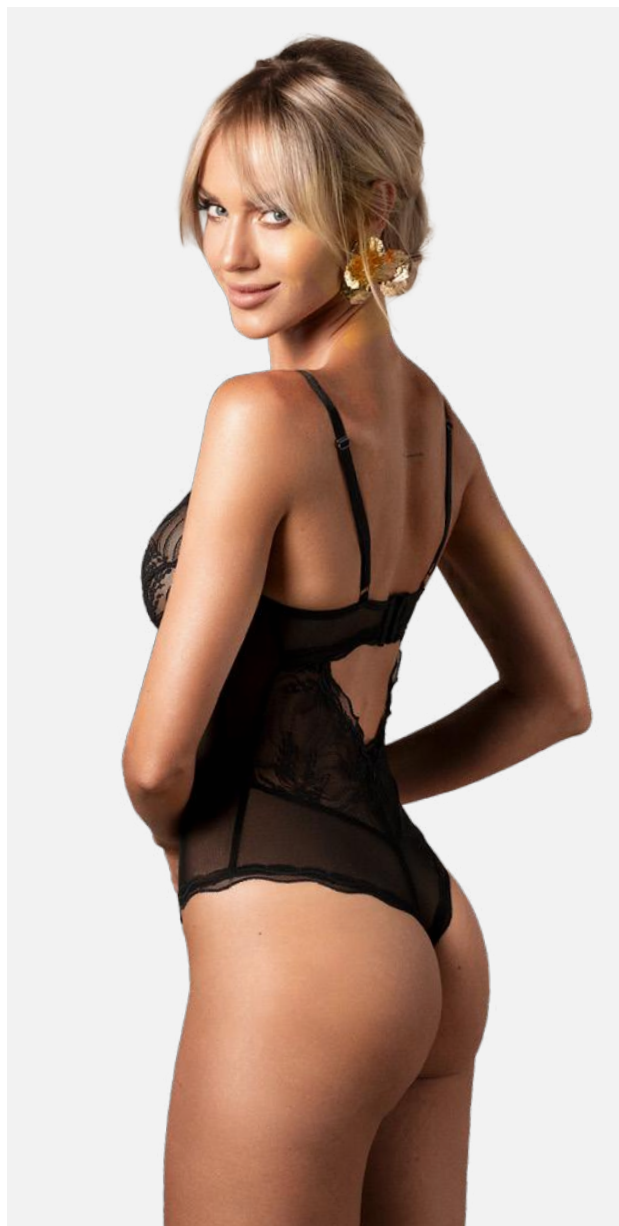

PERISIA

CROTCHLESS TEDDY

SIZES / CODES

- XS/S 6961
- M/L 6978
- XL/2XL 6985

ITEMS

- CROTCHLESS TEDDY