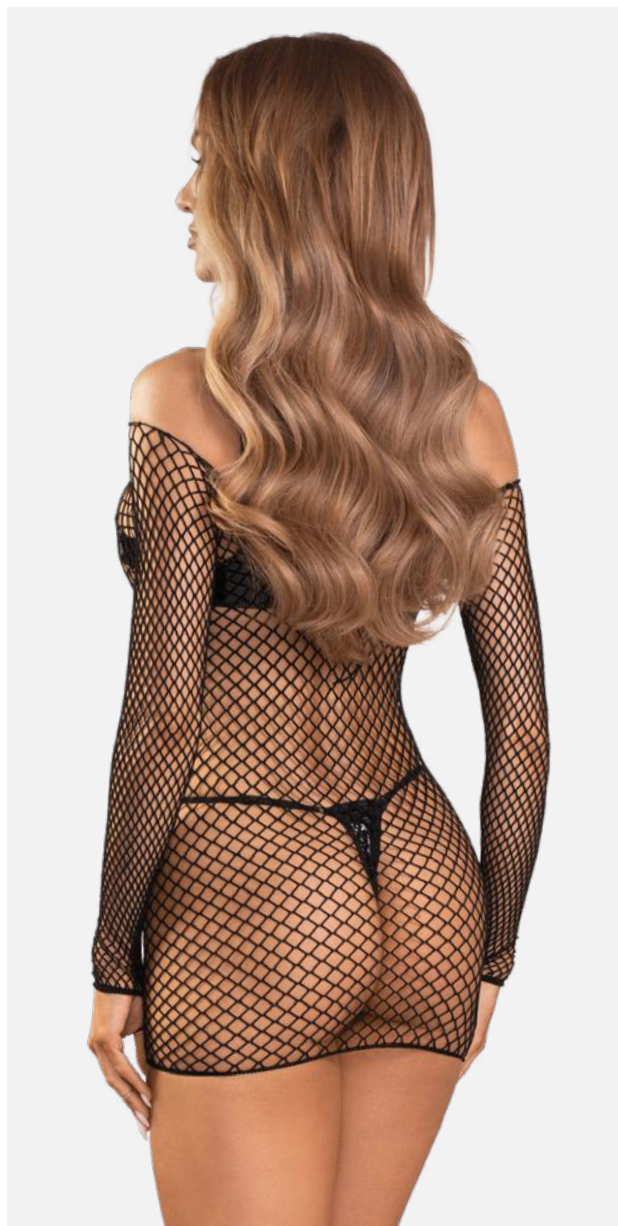

SASHALLA

4-PCS SET

SIZE / CODE

- S/M 9534
- L/XL 9541

ITEMS

- BRA
- THONG
- CHOKER
- DRESS