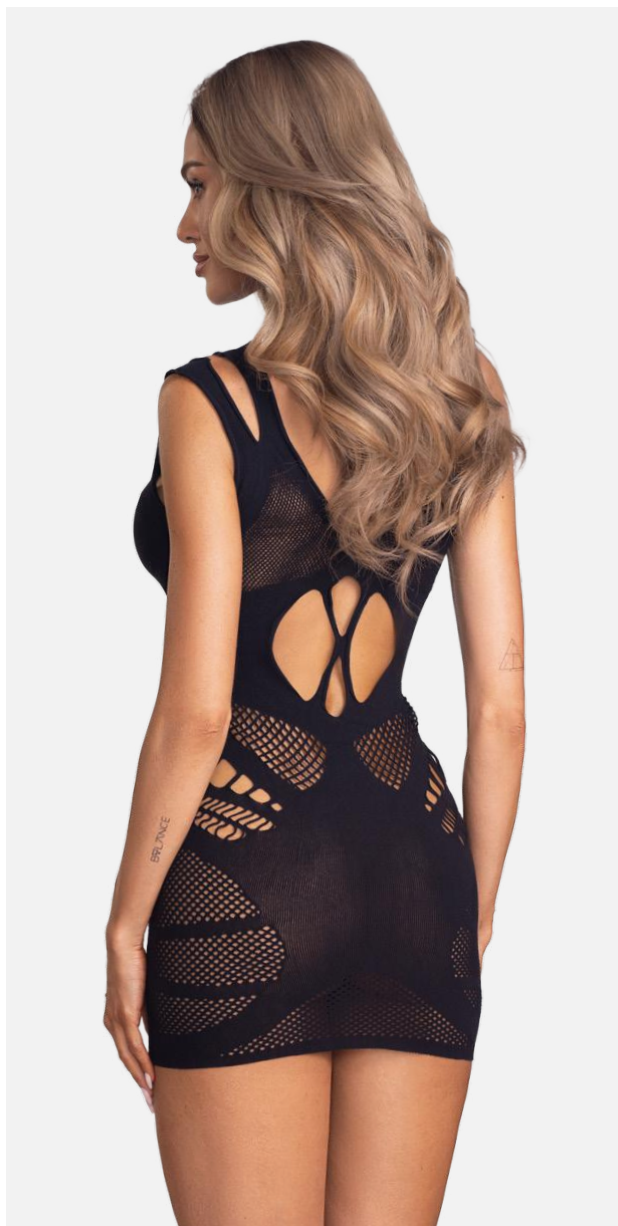

LOVE RAVE

DRESS

SIZES / CODES

- S/M/L 9924

ITEMS

- DRESS