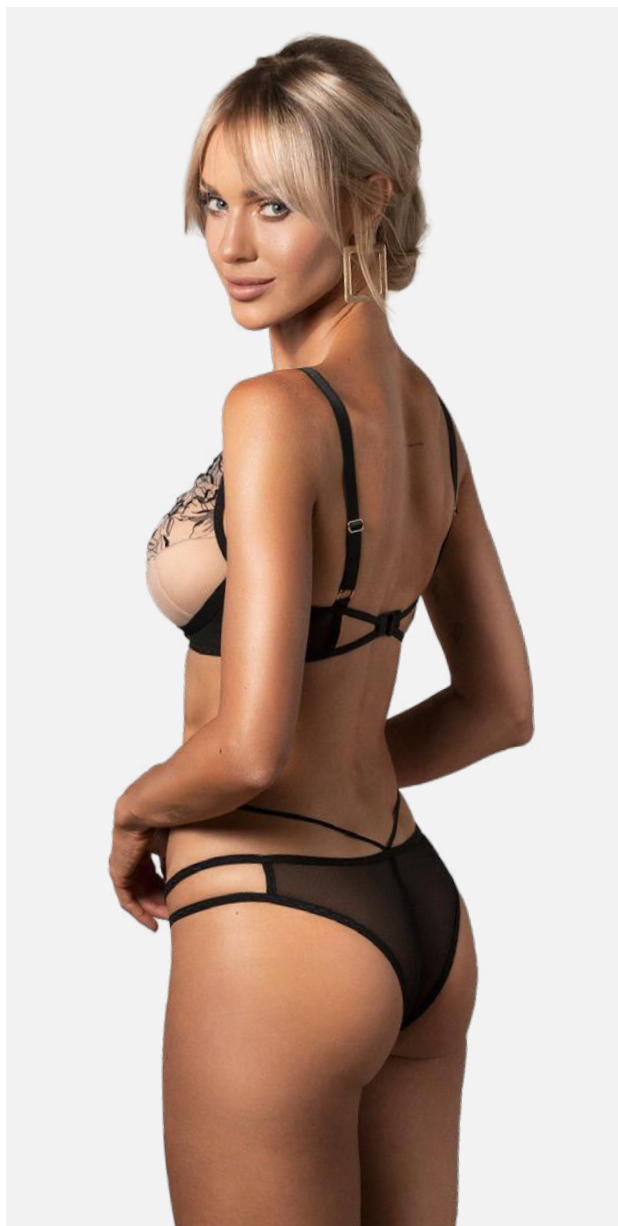

VILA BLANES

2-PCS SET

SIZES / CODES

- XS/S 8781
- M/L 8798
- XL/2XL 8804

ITEMS

- BRA
- PANTIES