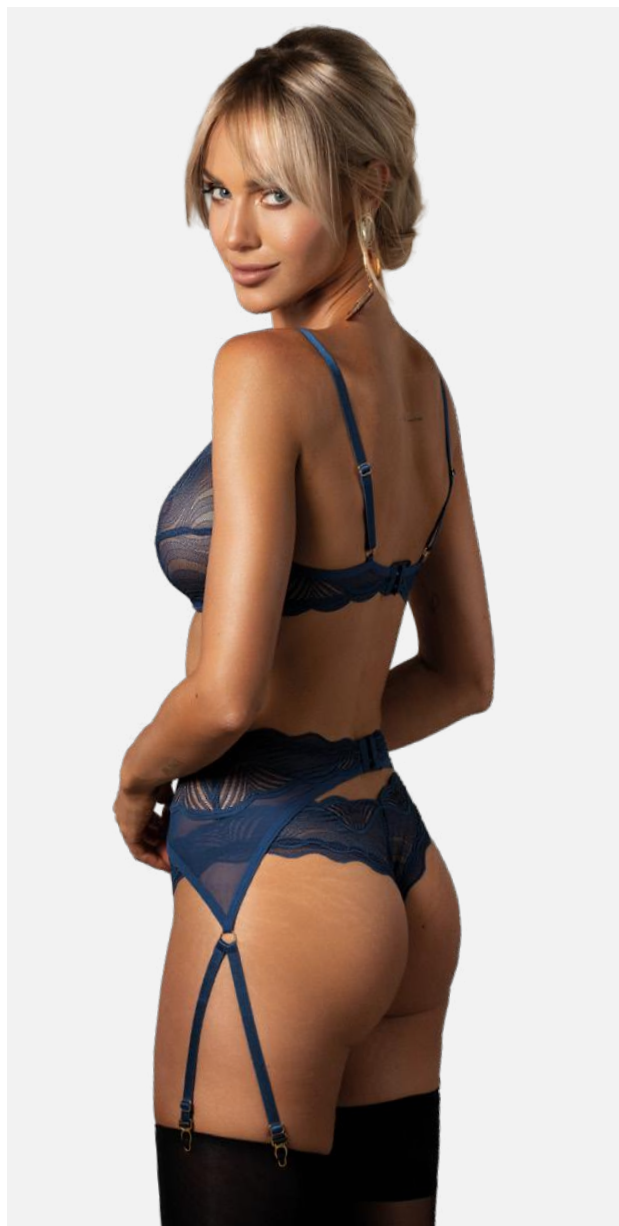

- XS/S 9238
- M/L 9245
- XL/2XL 9252

ITEMS

- TEDDY

NIGHTLY BLUE

3-PCS SET

SIZES / CODES

- XS/S 7852
- M/L 7869
- XL/2XL 7876

ITEMS