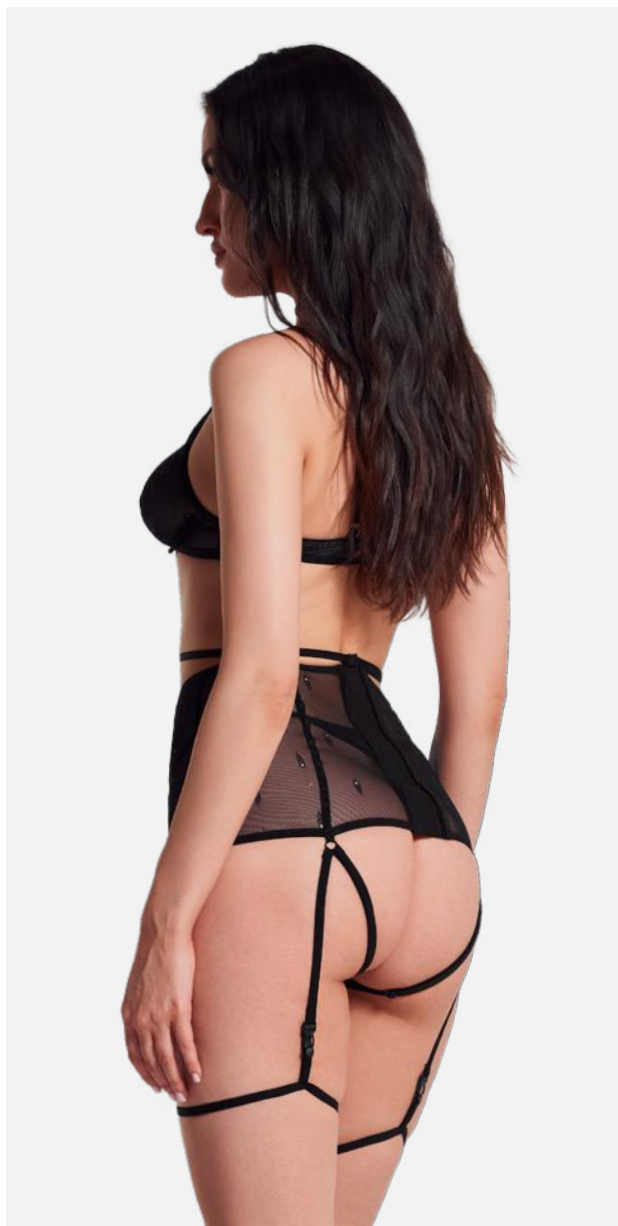

ANNIVERSE SPECIAL

4-PCS SET

SIZES / CODES

- S/M 0067
- L/XL 0074
- 2XL/3XL 0081

ITEMS

- BRA
- GARTER BELT
- THONG
- GARTERS