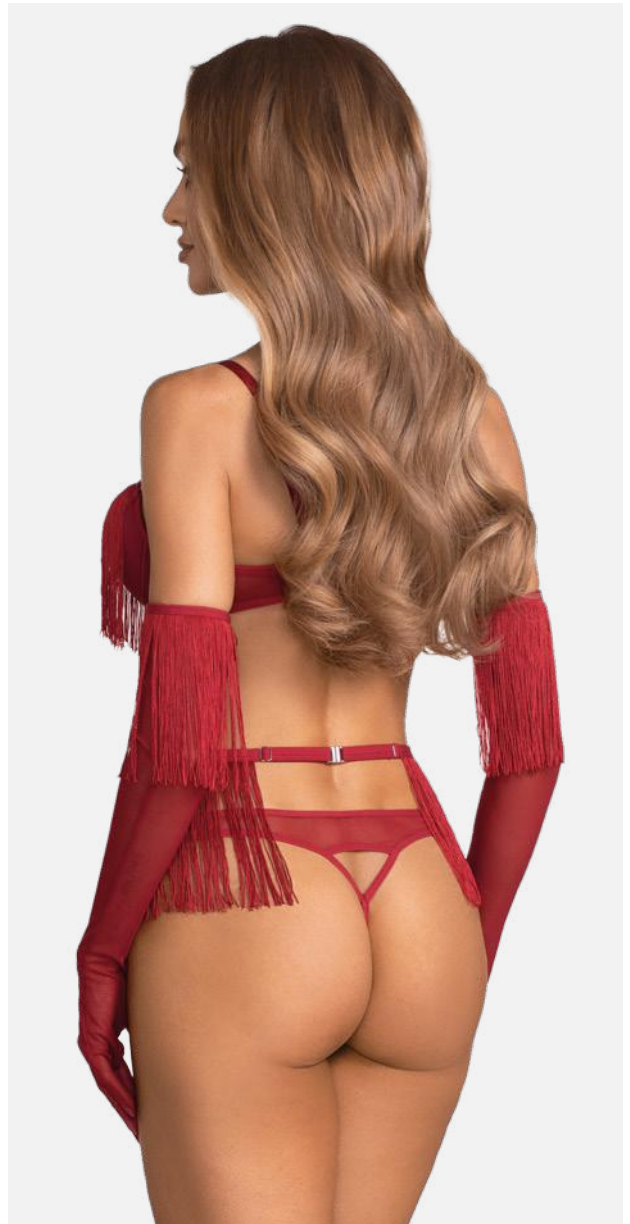

NEW APRIL

ROSSAY BLACK 4-PCS CROTCHLESS SET

ROSSAY BLACK

4-PCS
CROTCHLESS SET

SIZE / CODE

- S/M 9213
- L/XL 9220
- 2XL/3XL 9237

ITEMS

- CUPLESS BRA
- GARTER BELT
- CROTCHLESS THONG
- GLOVES