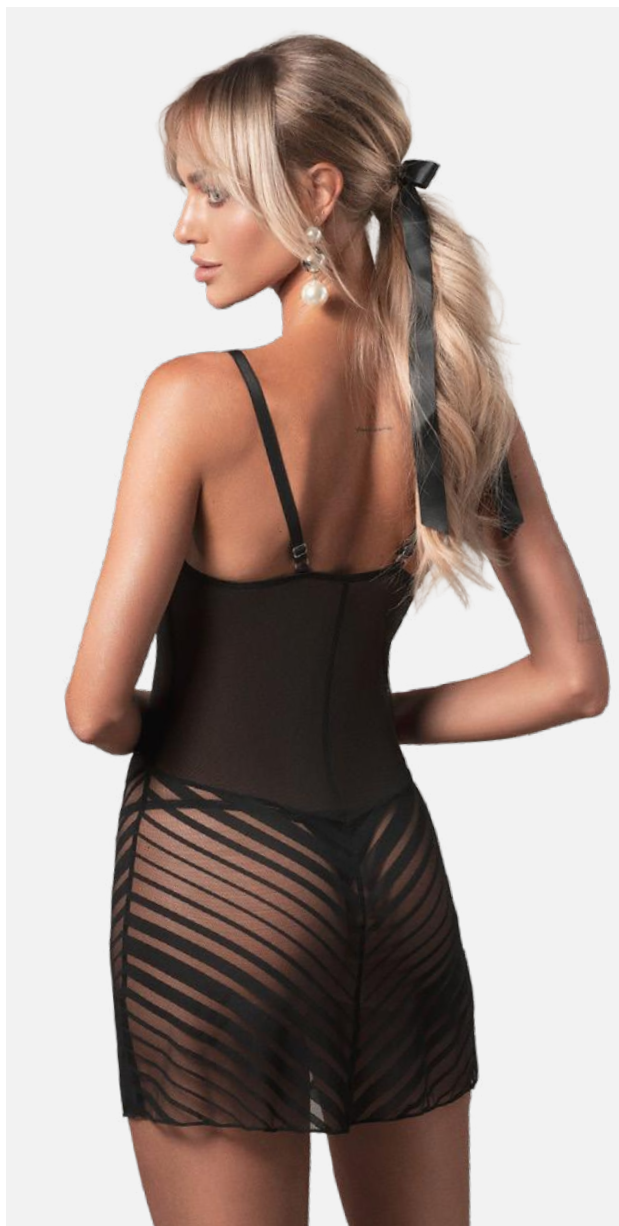

LUNE BELLIS

CHEMISE & THONG

SIZES / CODES

- XS/S 9146
- M/L 9153
- XL/2XL 9160

ITEMS

- CHEMISE
- THONG