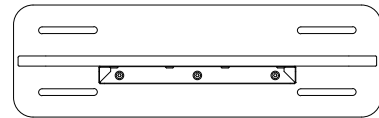

Range Overview

Gallery small display

Gallery magazine shelf

Gallery whiteboard

Gallery shelf

Gallery hook

Gallery Hanging Panel with Single Shelf

H: 467mm (18.4") W: 660mm (26") D: 165mm (6.5")

Product Code	Description	
SAMOSAICSW	Small Gallery hanging panel with single oak shelf	 SAMOSAICSW

Gallery Magazine Shelf

H: 467mm (18.4") W: 660mm (26") D: 160mm (6.3")

Product Code	Description	
SAMAGSW	Gallery wall mounted magazine shelf	 SAMAGSW

Gallery Whiteboard

H: 467mm (18.4") W: 660mm (26")

Product Code	Description	
SAWHITEBSW	Wall mounted small Gallery magnetic whiteboard	 SAWHITEBSW

Gallery Shelf

H: 200mm (7.9") W: 660mm (26") D: 160mm (6.3")