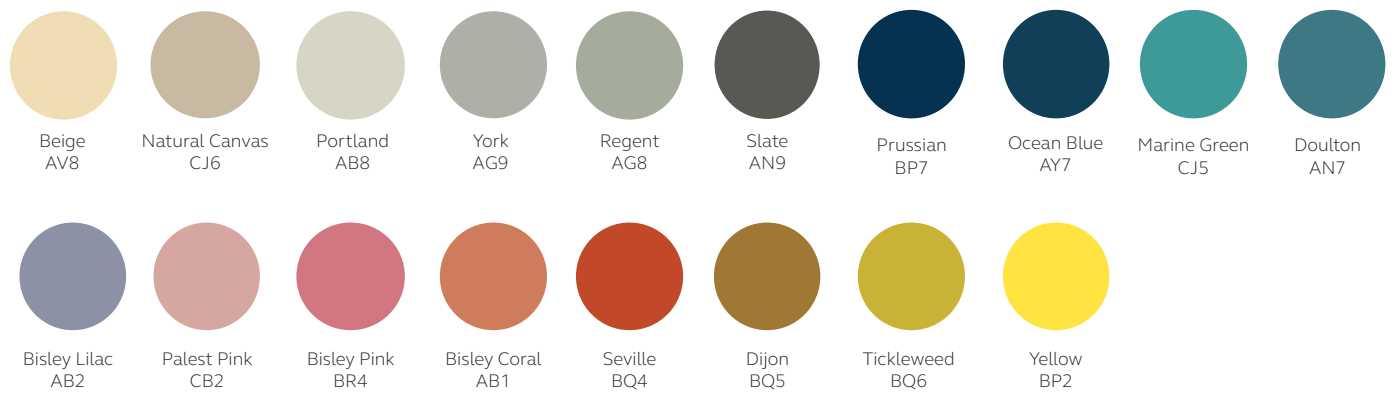

Specification Notes

Finish options:

Palette one

Palette two

5% surcharge applies.

Additional information

Wall brackets included. Suitable screws/plugs for fixing brackets to the wall not included.

BISLEY