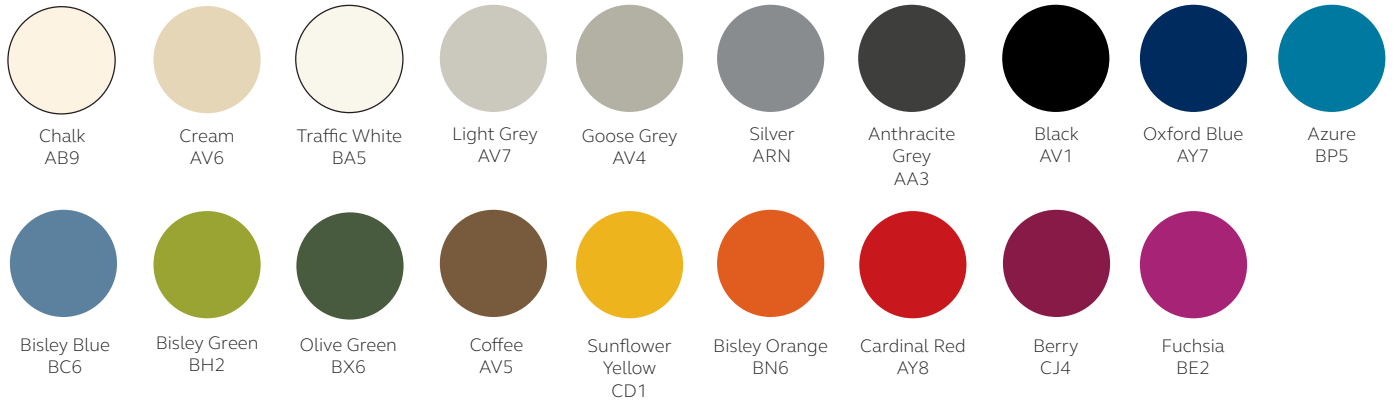

Specification Notes

Finish options:

Palette one

Palette two

5% surcharge applies.