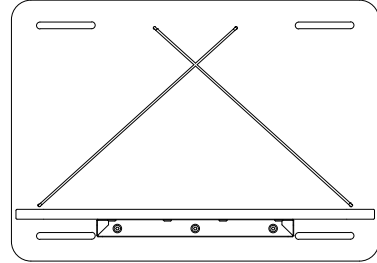

Gallery

Specification

BISLEY

Display all of your favourite things with Gallery by Bisley

Gallery is a collection of customisable wall-mounted accessories engineered to help you make the most of your available space. Used as an extension of your surface area, Gallery frees you of clutter and ensures your treasured items are close to hand, and neatly organised within the colourful panels and pots.

Your Gallery can be curated, configured, and connected as you need. The extension hooks allow you to build a multifunctional display, linking white boards to mood boards and shelves to planters, so you can really make it your own.

Range Overview

Gallery small display

Gallery magazine shelf

Gallery whiteboard

Gallery shelf

Gallery hook

Gallery Hanging Panel with Single Shelf

H: 467mm (18.4") W: 660mm (26") D: 165mm (6.5")