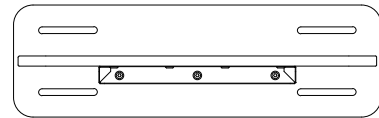

Range Overview

Gallery small display

Gallery magazine shelf

Gallery whiteboard

Gallery shelf

Gallery hook

Gallery Hanging Panel with Single Shelf

H: 467mm (18.4") W:660mm (26") D:165mm (6.5")

Product Code	Description	
SAMOSAICSW	Small Gallery hanging panel with single oak shelf	 SAMOSAICSW

Gallery Magazine Shelf

H: 467mm (18.4") W:660mm (26") D:160mm (6.3")

Product Code	Description	
SAMAGSW	Gallery wall mounted magazine shelf	 SAMAGSW

Gallery Whiteboard

H: 467mm (18.4") W:660mm (26")

Product Code	Description	
SAWHITEBSW	Wall mounted small Gallery magnetic whiteboard	 SAWHITEBSW

Gallery Shelf

H: 200mm (7.9") W: 660mm (26") D: 160mm (6.3")