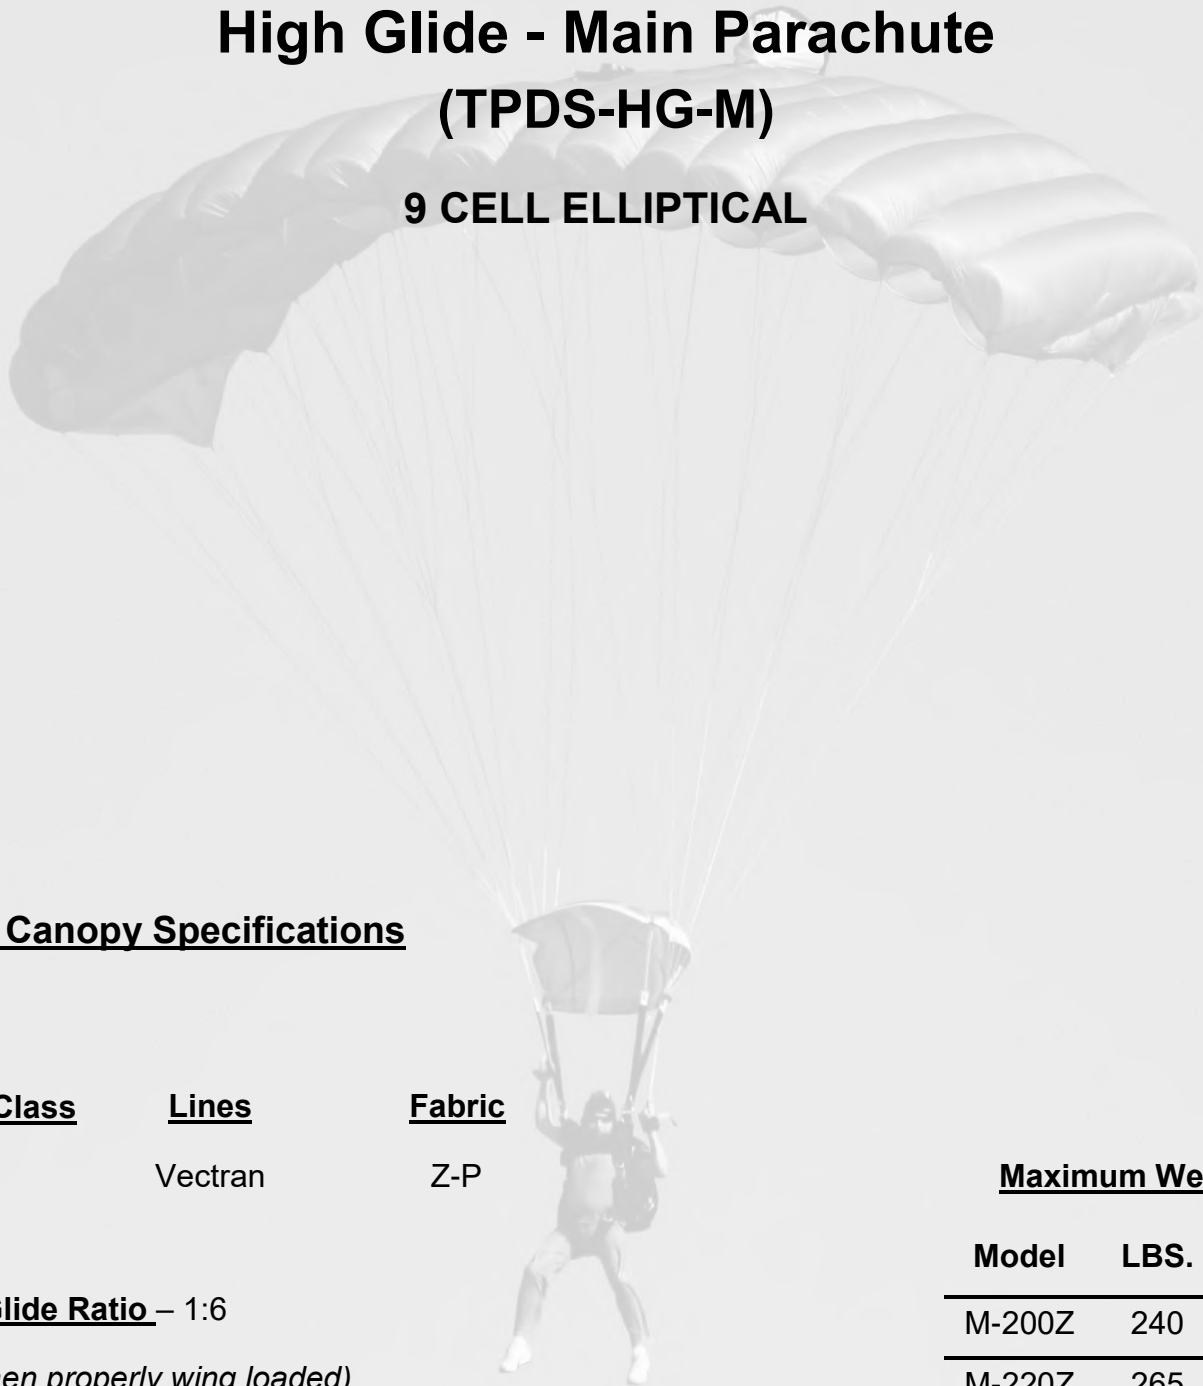

**TACTICAL PARACHUTE DELIVERY SYSTEMS, Inc.**

**HIGH GLIDE-MAIN PARACHUTE**  
**9 CELL ELLIPTICAL (TPDS-HG-M)**

**TACTICAL PARACHUTE DELIVERY SYSTEMS, Inc.**  
4035 Correia Drive Zephyrhills, FL 33542 U.S.A.  
**Website:** [www.tpdairborne.com](http://www.tpdairborne.com)  
**Email:** [info@tpdsairborne.com](mailto:info@tpdsairborne.com)  
**Phone:** +1(813)782-7482  
**Fax:** +1(813)788-2799

# High Glide - Main Parachute (TPDS-HG-M)

9 CELL ELLIPTICAL

## Main Canopy Specifications

<u>Canopy Class</u>	<u>Lines</u>	<u>Fabric</u>
<b>HG</b>	Vectran	Z-P

**Glide Ratio** – 1:6

*(When properly wing loaded)*

**TPDS-HIGH GLIDE - MAIN CANOPIES**  
**9 CELL ELLIPTICAL**

		TACTICAL PARACHUTE DELIVERY SYSTEMS, INC.		MAIN CANOPY SPECIFICATIONS				
LINE	FABRIC			SPAN	CHORD	ASPECT	LOAD	WMAX
		PART NUMBER	MODEL	feet	feet	:1	lbs/ft <sup>2</sup>	lbs/kgs
VECTRAN	Z-P	TPDS-HG-M-200	M-200Z	18.5	6.15	3	1.2	240/109
		TPDS-HG-M-220	M-220Z	21	7	3	1.205	265/120
		TPDS-HG-M-240	M-240Z	22.50	7.5	3	1.21	290/132
		TPDS-HG-M-260	M-260Z	25	8.33	3	1.215	316/143
		TPDS-HG-M-280	M-280Z	27.56	9.16	3	1.22	342/155
		TPDS-HG-M-300	M-300Z	30.56	10.17	3	1.225	368/167
		TPDS-HG-M-330	M-330Z	33.75	11.25	3	1.23	406/184
		TPDS-HG-M-360	M-360Z	35.07	11.68	3	1.235	445/202