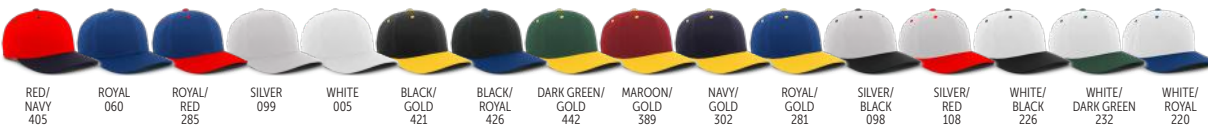

RED/NAVY 405   ROYAL 060   ROYAL/RED 285   SILVER 099   WHITE 005   BLACK/GOLD 421   BLACK/ROYAL 426   DARK GREEN/GOLD 442   MAROON/GOLD 389   NAVY/GOLD 302   ROYAL/GOLD 281   SILVER/BLACK 098   SILVER/RED 108   WHITE/BLACK 226   WHITE/DARK GREEN 232   WHITE/ROYAL 220