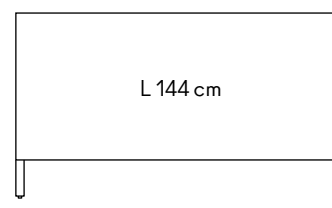

L 240 cm

23,5 193 23,5
9,2" 38,2" 9,2"

Basamenti per le madie / Metal bases for the sideboards

ENG
01-04-2026

ASSEMBLY AND
WARRANTY

FINISHES

MINIMAL DESIGN

H 16 cm

H 32 cm

	Nero Black Noir Schwarz Negro RAL 9011	Bianco White Blanc Weiß Blanco RAL 9016	Nero Black Noir Schwarz Negro RAL 9011	Bianco White Blanc Weiß Blanco RAL 9016
CARLOS / LE JARDIN / LEON / TORII 96 cm	IB51ZZ-096	IB51BB-096	IB52ZZ-096	IB52BB-096
ANISH / COMRÎ 128 cm	IB51ZZ1	IB51BB1	IB52ZZ1	IB52BB1
CARLOS / LE JARDIN / LEON 144 cm	IB51ZZ	IB51BB	IB52ZZ	IB52BB
ANISH / CARLOS / COMRÎ / LE JARDIN LEON / NOT RIDDLED / TIDE BUFFET & COMO' / TORII 192 cm	IB71ZZ	IB71BB	IB72ZZ	IB72BB
CARLOS / LE JARDIN / LEON 240 cm	IB81ZZ	IB81BB	IB82ZZ	IB82BB

L 96 cm

96
37.8"

L 128 cm

128
50.4"

L 144 cm

144
56.7"

L 192 cm

192
75.6"

L 240 cm

240
94.5"

Prezzo Consigliato al Pubblico = Prezzo Minimo Pubblicizzabile
2026/2027 Incoterms: Ex-Works Italy IVA esclusa

MSRP-Manufacturer's Suggested Retail Price = MAP-Minimum Advertised Price
VAT excluded Hors taxes Ohne MwSt IVA a parte