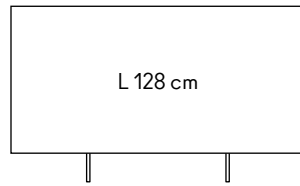

25,8
10,1"
76,4
30,1"
25,8
10,1"