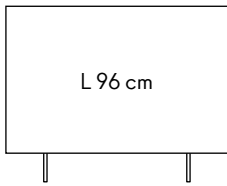

17,8
7"
60,4
23,8"
17,8
7"