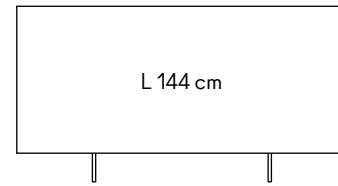

33,8
13,3"
76,4
30"
33,8
13,3"