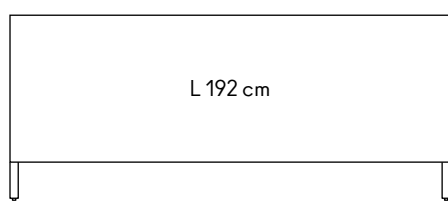

L 96 cm

96
37.8"

L 128 cm

128
50.4"

L 144 cm

144
56.7"

L 192 cm

192
75.6"

L 240 cm

240
94.5"

Prezzo Consigliato al Pubblico = Prezzo Minimo Pubblicizzabile
2026/2027 Incoterms: Ex-Works Italy IVA esclusa

MSRP-Manufacturer's Suggested Retail Price = MAP-Minimum Advertised Price
VAT excluded Hors taxes Ohne MwSt IVA a parte