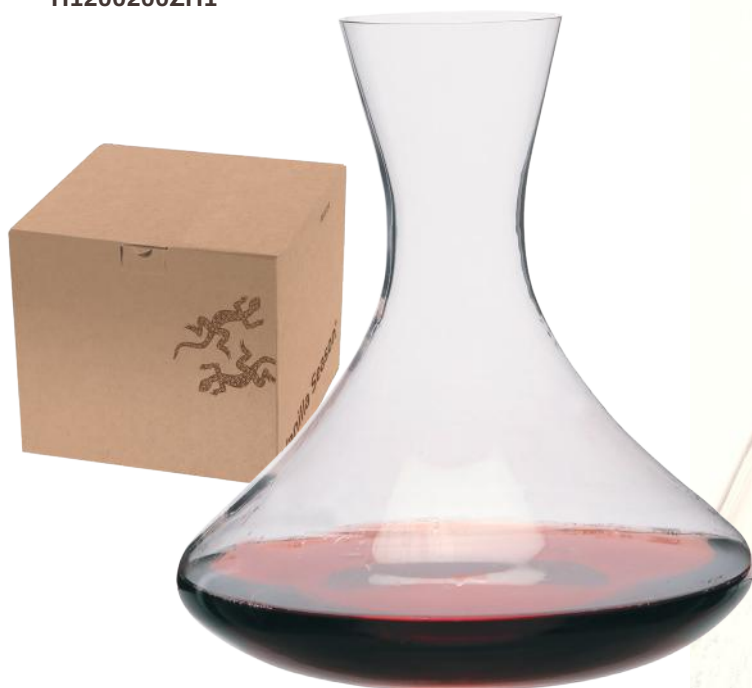

Recommended printing technology:
pad printing T3, laser L3

Maximum print size: 15 × 20 mm

Dimensions: glass Ø 11 × 22.3 cm,
bottle space 8 × 33 × 4.5 cm,
package 37.5 × 11 × 34 cm

Note: a bottle of wine is not included

18,12 €

AKAROA

H1200200ZH1

The stylish 1.5l Bohemia Crystal glass decanter will be a beautiful present for those enjoying a glass of good wine. Packed in a Vanilla Season gift box.

Recommended printing technology:
pad printing T3, laser L3