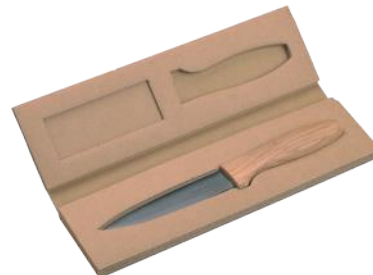

FUKUI

H3200100AJ3

Luxury ceramic knife with wooden handle is an indispensable kitchen tool in each household. It does not destroy healthy enzymes nor vitamins, a ceramic blade will not rust or leave a metallic taste on foods. Packed in a Vanilla Season gift box.

Recommended printing technology: laser L1, L2

Maximum print size: 25 × 10 mm

Dimensions: handle 12 cm,
blade 13.1 × 0.18 × 2.5 cm,
package 29.5 × 2.5 × 8 cm

11,91 €