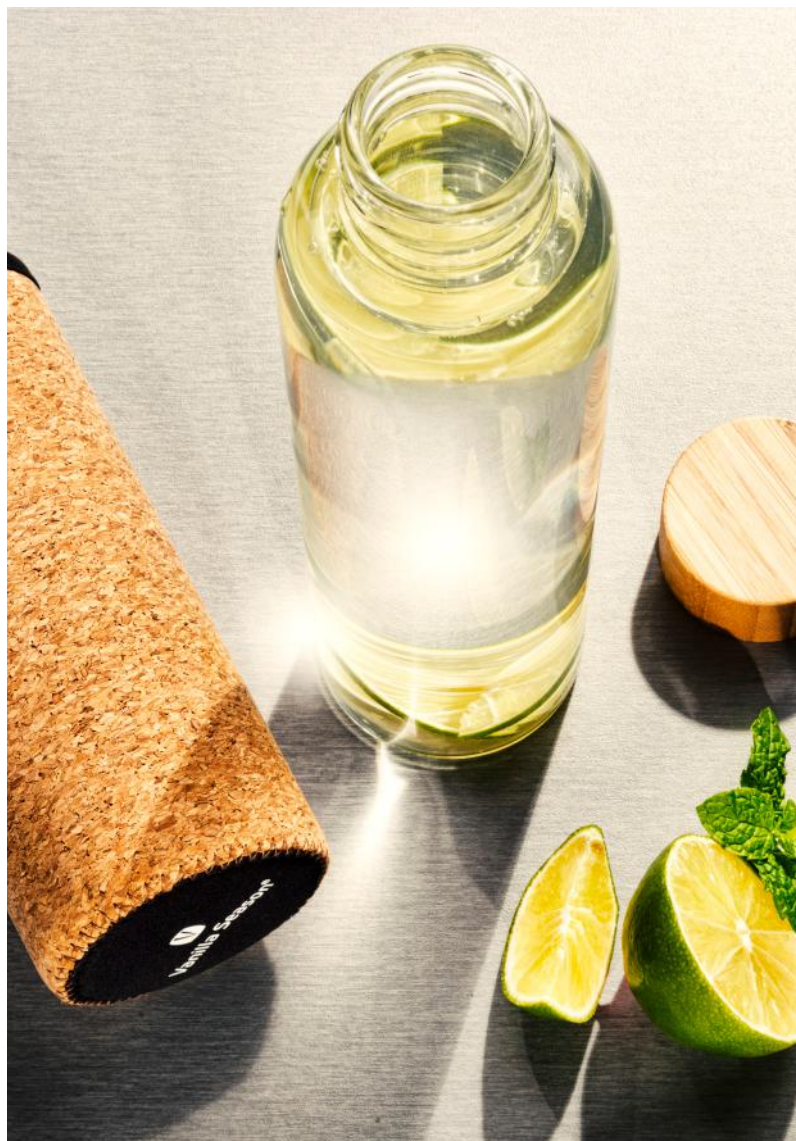

INDAUR

F4900300AJ3

This water bottle is made of borosilicate glass. The bottle includes a crash protective cork sleeve and an eco-friendly lid which is made of bamboo. The main feature of the borosilicate glass is its better temperature resistance. Thanks to borosilicate glass you can fill up the bottle with a cold drink but also a hot drink. Take your favourite drink away with this beautiful elegant bottle. Volume 550 ml. Packed in a Vanilla Season gift box.

Recommended printing technology:
UV print UV3 on the sleeve, laser L2 on the lid

Maximum print size:
30 × 30 mm on the sleeve, 25 × 25 mm on the lid

Dimensions: Ø 6.8 × 24.4 cm,
package 7.5 × 25.1 × 7.5 cm

14,85 €