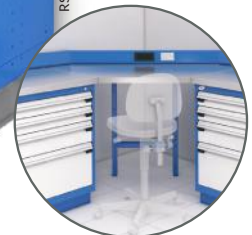

OPTIONAL SEATED WORK

Guaranteed comfort while working sitting down