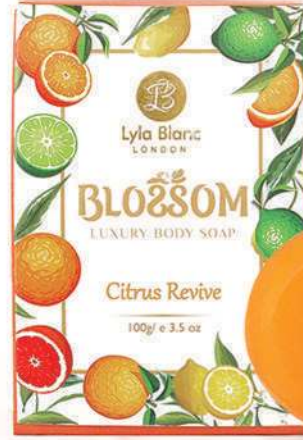

PRELU' SIDA

Lyta Blanc

250 g

Beautiful

TALC

MAJESTIC

OL CONTROL

PRELU' SIDA

# BLOSSOM

LUXURY BODY SOAP

PRICE  
**\$0.5**  
PER PC.

**For Soft &  
Nourished Skin**

BLOSSOM

**PACKING IN 100 G**

**96 PCS PER CARTON**

**PRICE**  
**\$3**  
PER PC.

**FLORAL FRUITY**

**FLORAL MUSK**

**PACKING IN 250ML**

**48 BOTTLES PER CARTON**