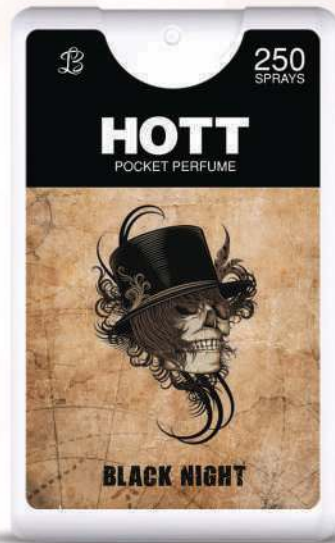

ORIENTAL

**250**  
**SPRAYS**

**HOTT**<sup>TM</sup>  
Pocket Perfume

NOW **PERFUME**  
FITS IN **ANYWHERE**

**PRICE**  
**\$0.70**  
PER PC.

**PACKING IN 18 ML**

**240 PCS PER CARTON**

WOODY

WOODY SPICY

SPICY

SPICY

WOODY SPICY

**250**  
**SPRAYS**

**Naughty Girl™**  
**Girl**  
Pocket Perfume

NOW **PERFUME**  
FITS IN **ANYWHERE**

**PRICE**  
**\$0.70**  
PER PC.