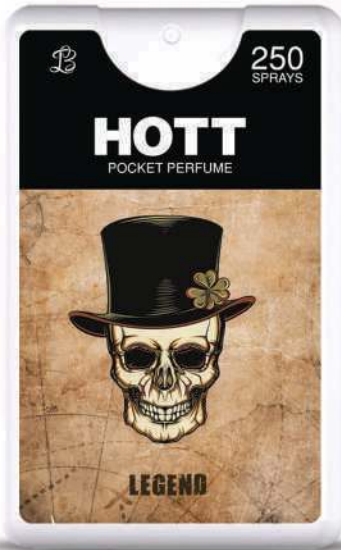

ORIENTAL

**250**  
**SPRAYS**

**HOTT**<sup>TM</sup>  
Pocket Perfume

NOW **PERFUME**  
FITS IN **ANYWHERE**

**PRICE**  
**\$0.70**  
PER PC.

**PACKING IN 18 ML**

**240 PCS PER CARTON**

WOODY

WOODY SPICY

SPICY

SPICY

WOODY SPICY

**250**  
**SPRAYS**

**Naughty Girl™**  
**Girl**  
Pocket Perfume

NOW **PERFUME**  
FITS IN **ANYWHERE**

**PRICE**  
**\$0.70**  
PER PC.