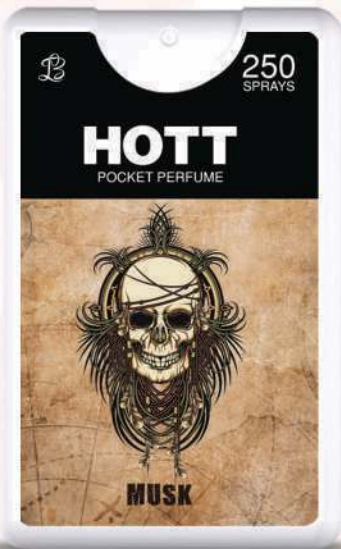

ORIENTAL

**250**  
**SPRAYS**

**HOTT**<sup>TM</sup>  
Pocket Perfume

NOW **PERFUME**  
FITS IN **ANYWHERE**

**PRICE**  
**\$0.70**  
PER PC.

**PACKING IN 18 ML**

**240 PCS PER CARTON**

WOODY

WOODY SPICY

SPICY

SPICY

WOODY SPICY

**250**  
**SPRAYS**

**Naughty Girl™**  
**Girl**  
Pocket Perfume

NOW **PERFUME**  
FITS IN **ANYWHERE**

**PRICE**  
**\$0.70**  
PER PC.