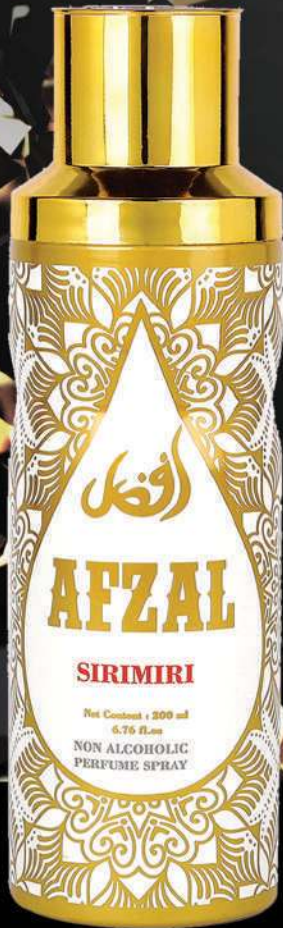

WOODY MUSKY

# AFZAL

SIGNATURE & REGAL COLLECTION  
NON ALCOHOLIC PERFUME DEODORANT

PRICE  
**\$2.5**  
PER PC.

PACKING IN 200 ML

48 BOTTLES PER CARTON

# AFZAL

REGAL COLLECTION  
NON ALCOHOLIC PERFUME DEODORANT