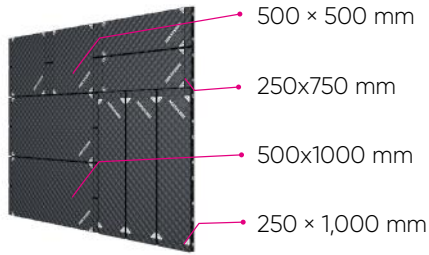

The LED cabinet rotates 90° clockwise

The LED module rotates 90° counterclockwise

Curve Splicing with Cut Edges

Short Edge

Outer right-angle splicing (default feature)

Staggered Splicing

Staggered splicing of units with a width of 250 mm, creating innovative screen shapes

Long Edge

Up to 10° outer-arc splicing (customizable feature)

Mixed Splicing

Mixed splicing of different modules of the same pixel pitch to create a complete video wall

Excellent Heat Dissipation

Ultra Narrow Design

Indoor Display in Stores

Large Screen in Indoor Spaces

Key Spec

	DS-D40xxCB-1F	DS-D40xxCC-1F	DS-D40xxCD-1F	DS-D40xxCF-1F
Pixel Structure	SMD Triad LED			
Pixel Pitch (mm)	1.5625/1.9531/2.604/2.976			
Cabinet Dimension (W × H × D, mm)	750 × 250 × 50 (29.53" × 9.84" × 1.97")	1000 × 250 × 50 (39.37" × 9.84" × 1.97")	500 × 500 × 50 (19.69" × 19.69" × 1.97")	1000 × 500 × 50 (39.37" × 19.69" × 1.97)
Cabinet Resolution (W × H)	480 × 160/384 × 128/ 288 × 96/192 × 64	640 × 160/512 × 128/ 384 × 96/256 × 64	320 × 320/256 × 256/ 192 × 192/128 × 128	640 × 320/512 × 256/ 384 × 192/256 × 128
Cabinet Weight	4.59 Kg (10.12 lb)	5.65 Kg (12.456 lb)	5.6 Kg (12.35 lb)	10.54 Kg (23.237 lb)
Brightness (nits)	800nit (Peak: 1000nits)			
Color Temperature (K)	3000-10000 K adjustable			
Viewing Angle	160°(H)/160°(V)			
Contrast Ratio	≥ 5000:1			
Peak Consumption	≤ 600 (W/m ²)			
Average Consumption	≤ 185 (W/m ²)			
Refresh Rate (Hz)	Up to 3840			
Grey Level (bit)	Up to 16			