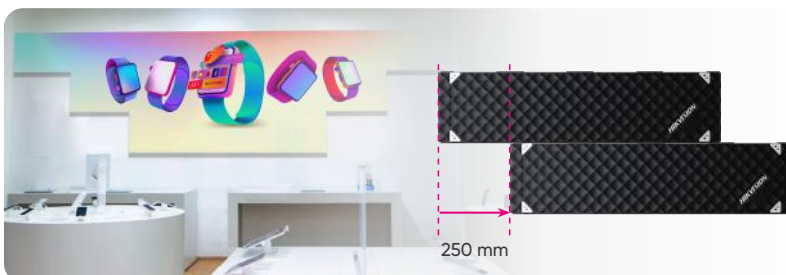

The LED cabinet rotates 90° clockwise

The LED module rotates 90° counterclockwise

Curve Splicing with Cut Edges

Short Edge

Outer right-angle splicing (default feature)

Staggered Splicing

Staggered splicing of units with a width of 250 mm, creating innovative screen shapes

Long Edge

Up to 10° outer-arc splicing (customizable feature)

Mixed Splicing

Mixed splicing of different modules of the same pixel pitch to create a complete video wall

Excellent Heat Dissipation

Ultra Narrow Design