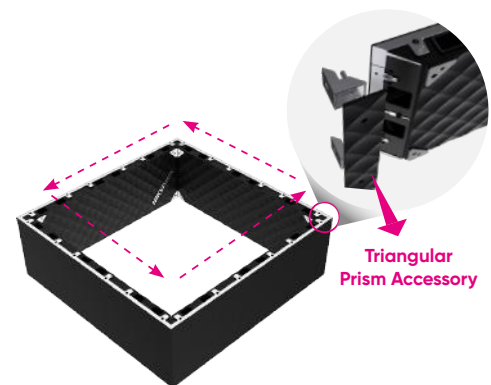

Brighten Every Moment

Flex Series

Indoor

Creative Splicing

Ultra-Thin

Die-Cast Aluminum

Easy Installation with 90° Rotation

More accurate and easier splicing, compatible with diverse resolutions

The LED cabinet rotates 90° clockwise

The LED module rotates 90° counterclockwise

Curve Splicing with Cut Edges

Short Edge

Outer right-angle splicing (default feature)

Staggered Splicing

Staggered splicing of units with a width of 250 mm, creating innovative screen shapes

Long Edge

Up to 10° outer-arc splicing (customizable feature)

Mixed Splicing

Mixed splicing of different modules of the same pixel pitch to create a complete video wall

Excellent Heat Dissipation

Ultra Narrow Design

Indoor Display in Stores

Large Screen in Indoor Spaces

Key Spec

	DS-D40xxCB-1F	DS-D40xxCC-1F	DS-D40xxCD-1F	DS-D40xxCF-1F
Pixel Structure	SMD Triad LED			
Pixel Pitch (mm)	1.5625/1.9531/2.604/2.976			
Cabinet Dimension (W × H × D, mm)	750 × 250 × 50 (29.53" × 9.84" × 1.97")	1000 × 250 × 50 (39.37" × 9.84" × 1.97")	500 × 500 × 50 (19.69" × 19.69" × 1.97")	1000 × 500 × 50 (39.37" × 19.69" × 1.97)
Cabinet Resolution (W × H)	480 × 160/384 × 128/ 288 × 96/192 × 64	640 × 160/512 × 128/ 384 × 96/256 × 64	320 × 320/256 × 256/ 192 × 192/128 × 128	640 × 320/512 × 256/ 384 × 192/256 × 128
Cabinet Weight	4.59 Kg (10.12 lb)	5.65 Kg (12.456 lb)	5.6 Kg (12.35 lb)	10.54 Kg (23.237 lb)
Brightness (nits)	800nit (Peak: 1000nits)			
Color Temperature (K)	3000-10000 K adjustable			
Viewing Angle	160°(H)/160°(V)			
Contrast Ratio	≥ 5000:1			
Peak Consumption	≤ 600 (W/m ²)			
Average Consumption	≤ 185 (W/m ²)			
Refresh Rate (Hz)	Up to 3840			
Grey Level (bit)	Up to 16			