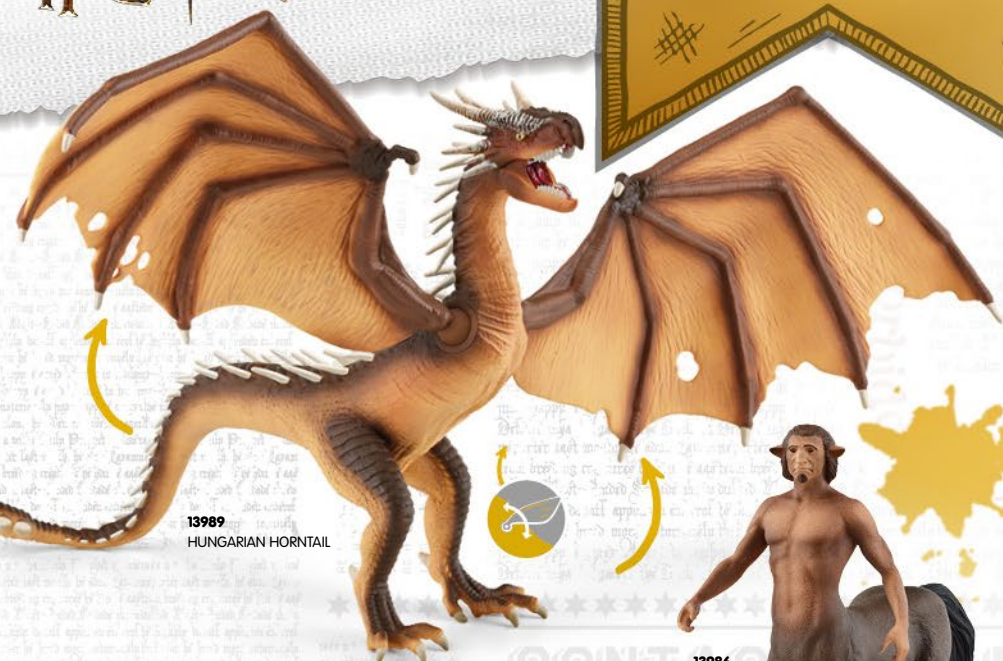

13986
FIRENZE

WIZARDING
WORLD

Harry Potter

COLLECT ALL
ENCHANTING
FIGURINES!

13989
HUNGARIAN HORNTAIL