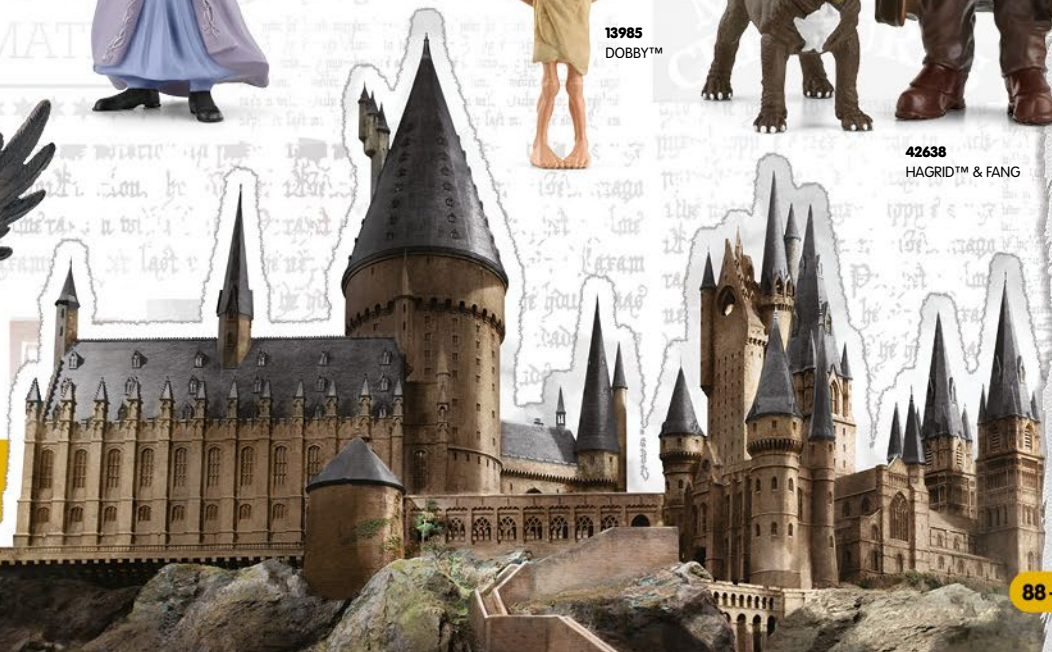

42634 ON WEASLEY™ & SCABBER™

42636 LUNA LOVEGOOD™ & BABY THESTRAL

42637 ALBUS DUMBLEDORE™ & FAWKES™

42638 HAGRID™ & FANG

13985 DOBBY™

THE SMURFS

Many more figurines available!

20803
SMURF HOUSE WITH
2 FIGURINES

20839
SILLY SMURF

20840
SCAREDY SMURF

20817
SMURF WITH HEART

20843
SMURF WITH SIGN
(KEEP ON SMURFIN!)

20844
SUSTAINABILITY SMURF

20830
BABY SMURF

20841
WILD SMURF

20842
VAIN SMURF