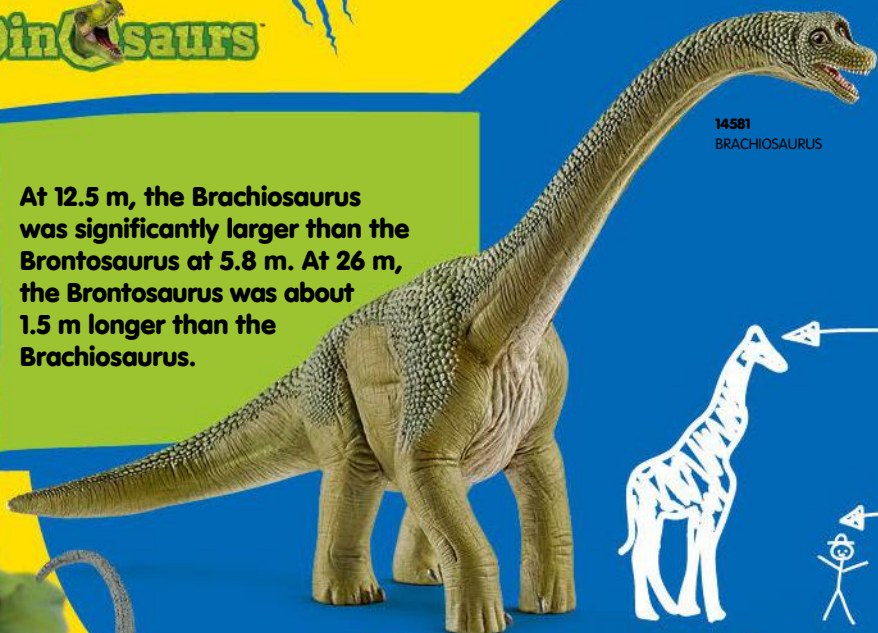

GROOOR
GRRROR!!

15034
TARBOSAURUS

15035
MONOLOPHOSAURUS

The Tarbosaurus comes from Asia and the T-Rex from North America. The two dinosaurs are very similar.

At 12.5 m, the Brachiosaurus was significantly larger than the Brontosaurus at 5.8 m. At 26 m, the Brontosaurus was about 1.5 m longer than the Brachiosaurus.