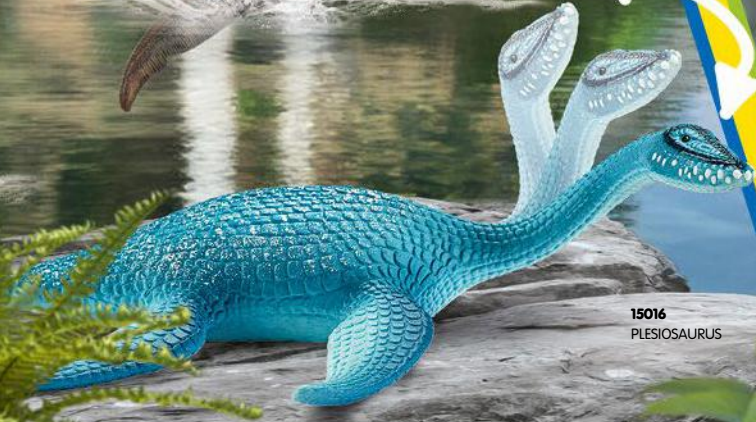

15016
PLESIOSAURUS