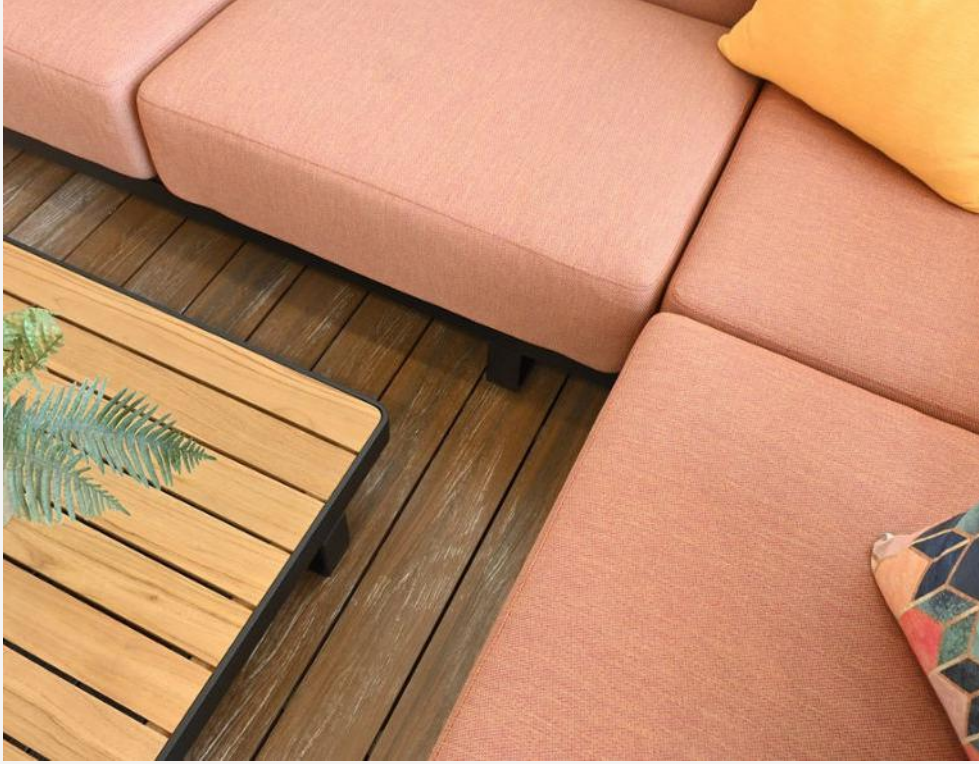

Outdoor Lounge

Constructed from a combination of powder-coated aluminum and teakwood, this piece features seat and back cushions made from acrylic fabric that is weatherproof, water-resistant, UV-protected, and highly durable.

Dimensions

Right Corner: 235 x 84 x H 75.5 cm

Left Corner: 230 x 84 x H 75.5 cm

Middle Table: 90 D x 32 cm

Side Table : 48 D x H 53 cm

Color Variations

SYDNEY LOUNGE SET

Weatherproof and Water-repellant Cushions

Teakwood and Aluminum

SYDNEY

Outdoor Lounge

The piece features an aluminum powder-coated frame paired with seat and back cushions made from Sunproof outdoor fabric, which is weatherproof, water-repellent, colorfast, and highly durable.