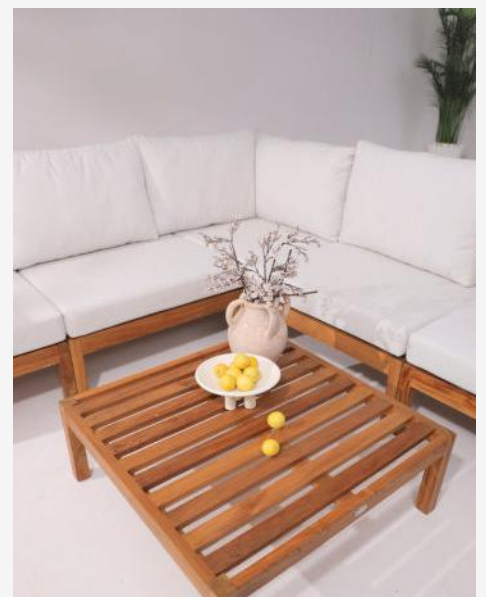

LATINO

Outdoor Lounge

Crafted from Grade A+ Indonesian teakwood, this piece is elegantly woven with durable outdoor rope. It comes with seat and back cushions in standard beige outdoor fabric—weatherproof, water-repellent, colorfast, and built for long-lasting use.

Dimensions

2-Seater: 160 x 70 x SH 44 x H 70 cm

Single Sofa: 82 x 70 x SH 44 x H 70 cm

Middle Table: 110 x 80 x H 40 cm

DANIEL SOFA SET

Modular and L-shaped Frame

DANIEL

Outdoor Lounge