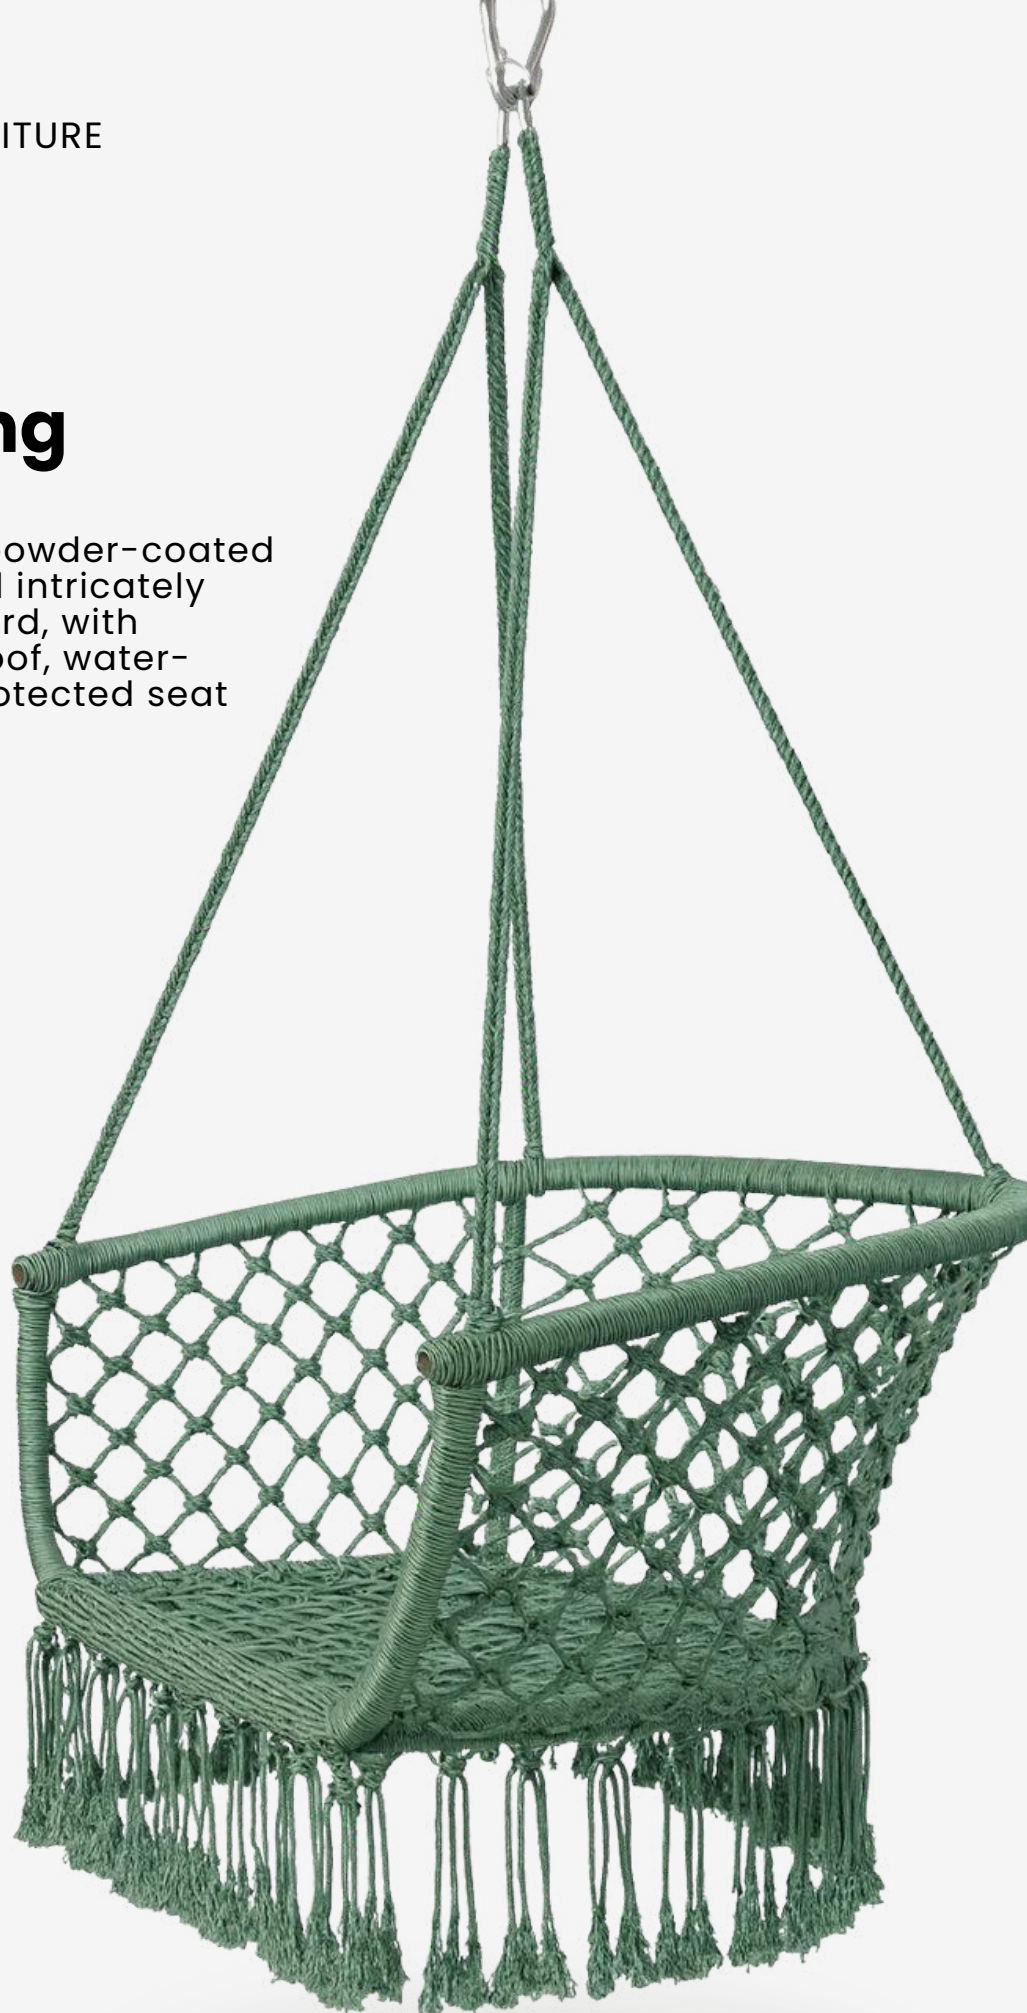

URBAN RATTAN FURNITURE

Outdoor Swings

Hailey Swing

Handcrafted with a powder-coated aluminum frame and intricately knotted macramé cord, with attached weatherproof, water-repellant, and UV-protected seat cushions..

Dimensions

100 Dia x H 170 cm

Weight Capacity

75-80 kgs