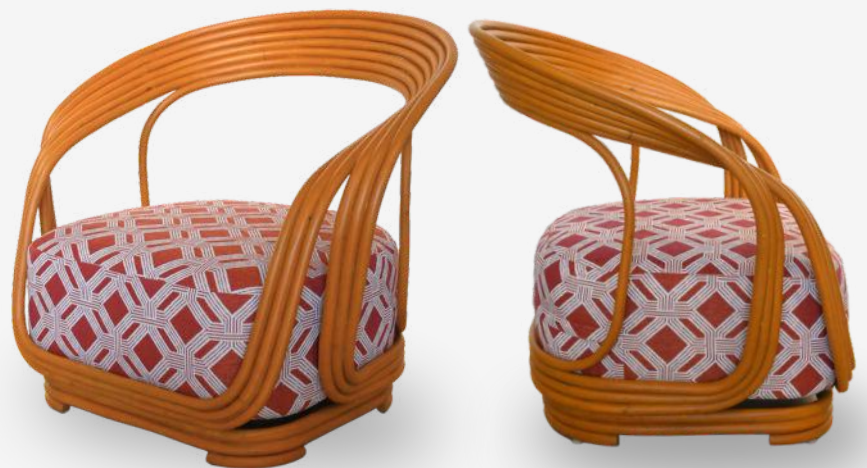

Outdoor Chairs

Latino Arm Chair

Crafted with a Grade A+ Indonesian teakwood frame, expertly woven with durable outdoor rope material.

Dimensions

58 x 47 x H 74 cm

Outdoor Chairs

Borneo Arm Chair

Crafted with a Grade A+ Indonesian teakwood frame, handwoven in natural rattan, with attached seat cushion.

Dimensions

60 x 60 x H 95 cm

Outdoor Chairs

Pilar Chair

Crafted with a Grade A+ Indonesian teakwood frame, handwoven in natural rattan, with attached seat upholstered cushion.

Dimensions

74 x 67 x H 75 x SH 38 cm

Outdoor Chairs

Luna Chair

Crafted with a Grade A+ Indonesian teakwood frame, and thick weatherproof and UV-protected cushion.

Dimensions

89 x 74 x H 81 x SH 37 cm

Outdoor Chairs

Pia Foldable Chair

Crafted with a Grade A+ Indonesian teakwood frame and handwoven round outdoor rope, this piece combines strength, style, and convenience. Designed with a space-saving foldable feature, it's easy to store and move—making it both functional and elegant for any outdoor setting.