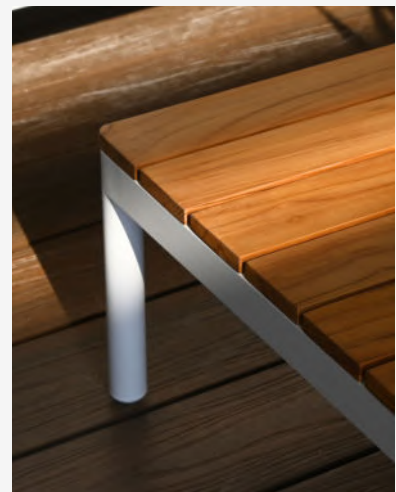

SEATTLE LOUNGE

Modular and L-shaped Frame