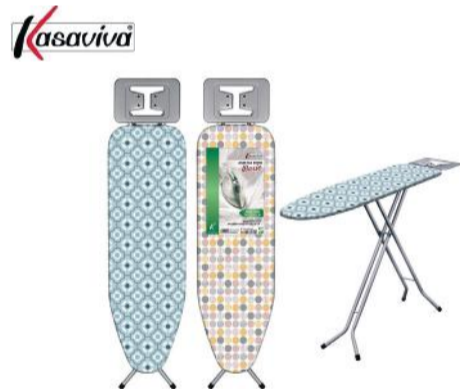

093668

~~39,95 €~~
19,95 €

Portabiancheria intreccio

In plastica
cm 39,5x36x53,5
Made in Italy
Disponibile nei colori:
○ Bianco ○ Tortora ● Grigio

55
LT.

~~14,95 €~~ **7,95 €**

Asse da stiro Basic

cm 132x34x83 cm