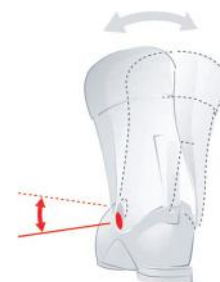

NON PVC

At Alpina, we take our natural responsibility seriously. We are committed to developing sustainable products that minimize our impact on the environment. That's why we have developed a range of non-PVC cross-country boots that are made with more eco-friendly materials. PVC, or polyvinyl chloride, is a synthetic material that is commonly used in a wide range of products, including shoes. However, PVC is also a non-biodegradable material that can take hundreds of years to decompose. In addition, PVC production can release harmful chemicals into the environment. Our non-PVC cross-country boots are made with more sustainable materials, such as recycled polyester and TPU (thermoplastic polyurethane). These materials are just as durable and high-performing as PVC, but they are also much more environmentally friendly. By choosing our non-PVC cross-country boots, you can help to reduce your environmental impact and support our commitment to sustainability. We are proud to offer products that are good for your feet and good for the planet.

CANTING

The best skiers demand the perfect stance. Adjustable canting allows for the lateral alignment of the boot to be adapted to individual preferences, which enables the skier to develop perfect technique.