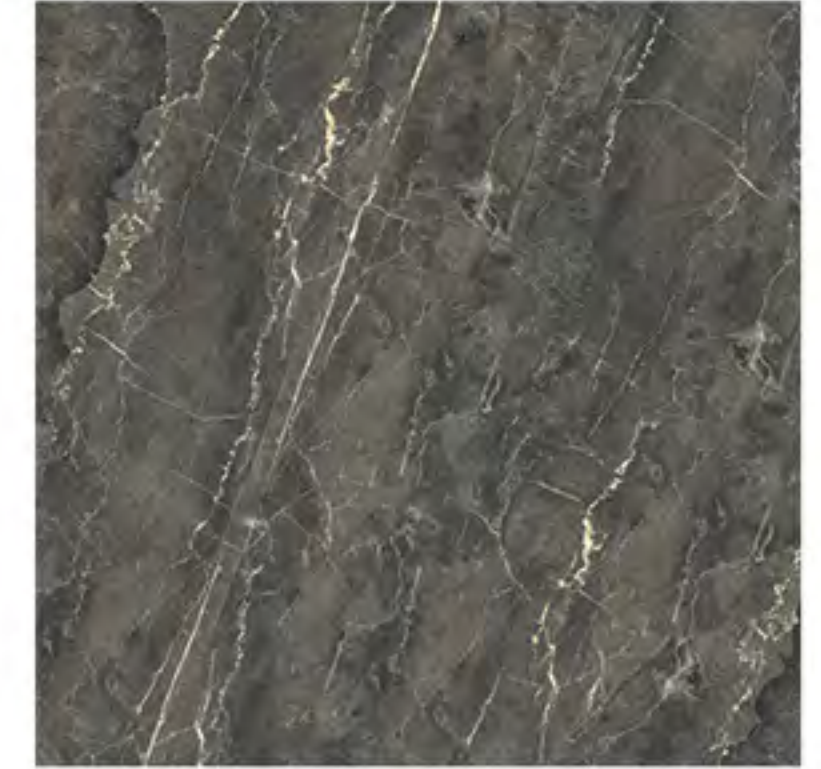

YM6677
Caldera