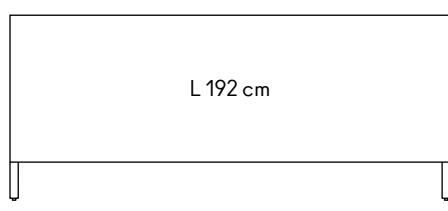

L 96 cm

96
37.8"

L 128 cm

128
50.4"

L 144 cm

144
56.7"

L 192 cm

192
75.6"

L 240 cm

240
94.5"

Prezzo Consigliato al Pubblico = Prezzo Minimo Pubblicizzabile
2026/2027 Incoterms: Ex-Works Italy IVA esclusa

MSRP-Manufacturer's Suggested Retail Price = MAP-Minimum Advertised Price
VAT excluded Hors taxes Ohne MwSt IVA a parte