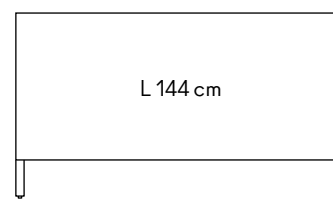

L 240 cm

23,5 193 23,5
9,2" 38,2" 9,2"

Basamenti per le madie / Metal bases for the sideboards

ENG
01-04-2026

ASSEMBLY AND
WARRANTY

FINISHES

MINIMAL DESIGN

H 16 cm

H 32 cm

		Nero Black Noir Schwarz Negro RAL 9011	Bianco White Blanc Weiß Blanco RAL 9016	Nero Black Noir Schwarz Negro RAL 9011	Bianco White Blanc Weiß Blanco RAL 9016
CARLOS / LE JARDIN / LEON / TORII	96 cm	IB51ZZ-096	IB51BB-096	IB52ZZ-096	IB52BB-096
ANISH / COMRÎ	128 cm	IB51ZZ1	IB51BB1	IB52ZZ1	IB52BB1
CARLOS / LE JARDIN / LEON	144 cm	IB51ZZ	IB51BB	IB52ZZ	IB52BB
ANISH / CARLOS / COMRÎ / LE JARDIN LEON / NOT RIDDLED / TIDE BUFFET & COMO' / TORII	192 cm	IB71ZZ	IB71BB	IB72ZZ	IB72BB
CARLOS / LE JARDIN / LEON	240 cm	IB81ZZ	IB81BB	IB82ZZ	IB82BB

L 96 cm

96
37.8"

L 128 cm

128
50.4"

L 144 cm

144
56.7"

L 192 cm

192
75.6"

L 240 cm

240
94.5"

Prezzo Consigliato al Pubblico = Prezzo Minimo Pubblicizzabile
2026/2027 Incoterms: Ex-Works Italy IVA esclusa

MSRP-Manufacturer's Suggested Retail Price = MAP-Minimum Advertised Price
VAT excluded Hors taxes Ohne MwSt IVA a parte