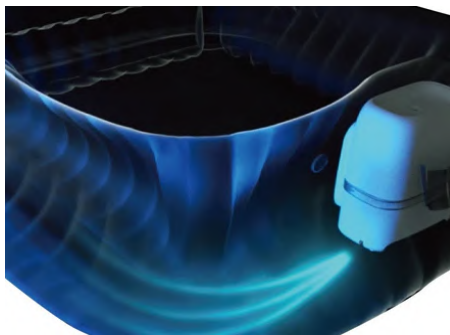

AURORA

U-AU062

Height: 70 cm (28")
Width: 204 cm (80")
Net Weight: 33 kg (72.8 lb)
Filled Weight: 963 kg (2,116.4 lb)

Wired Controller

Variable Speed Bubbles

Heat Tech

Energy Saving Timer

Anti-icing System

Smart Filtration

UVC Sanitizer

Antibacterial Fabric

M-One

Child Safety Lock

SPA SYSTEMS