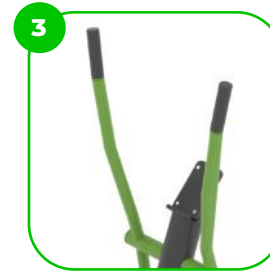

Technical specification

Safety surface area	Around 4.92 ft radius
Net weight	85.98 lbs
Material	S235,KO33
Critic fall height	-
Color options	

For more color options, discuss with your sales representative.

The device is equipped with an ergonomic non-slip HDPE phone holder for convenience.

At the end of the arms, the handle is rubber-coated for a more comfortable and secure grip.

The device is fitted with composite bearings that are weather-resistant. The bearing does not require regular maintenance.