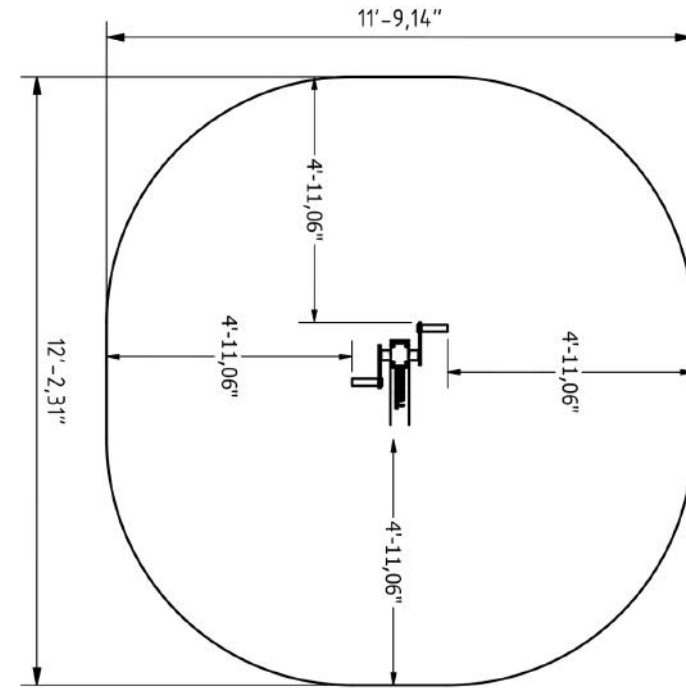

Attributes

Product code	1-1-305
Certificate	EN 16630, ASTM F3101
Age group	14 + years
Capacity	1 person
Max. weight load	286.60 lbs
Type	Recreational
Difficulty level	Easy

Side View

Plan View

Installation information

Number of installers (concrete)	At least 2 people
Total installation time (concrete)	45-90 min.
Number of installers (equipment)	At least 2 people
Total installation time (equipment)	30-60 min.
Excavation volume	17,66 ft ³
Concrete volume	17,66 ft ³
Size of the base structure	31.5 x 31.5 x 31.5 „
Anchoring options	Surface mounted
In combined structures, the volume of concrete required varies.	

Technical specification

Safety surface area	Around 4.92 ft radius
Net weight	85.98 lbs
Material	S235,KO33
Critic fall height	-
Color options	

For more color options, discuss with your sales representative.