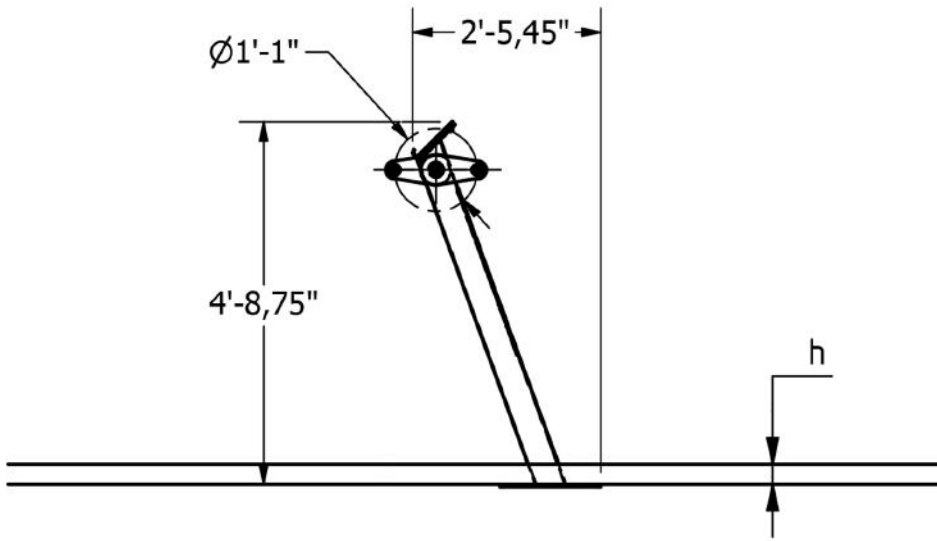

Attributes

Product code	1-1-305
Certificate	EN 16630, ASTM F3101
Age group	14 + years
Capacity	1 person
Max. weight load	286.60 lbs
Type	Recreational
Difficulty level	Easy

Side View

Plan View

Installation information

Number of installers (concrete)	At least 2 people
Total installation time (concrete)	45-90 min.
Number of installers (equipment)	At least 2 people
Total installation time (equipment)	30-60 min.
Excavation volume	17,66 ft ³
Concrete volume	17,66 ft ³
Size of the base structure	31.5 x 31.5 x 31.5 „
Anchoring options	Surface mounted
In combined structures, the volume of concrete required varies.	

Technical specification

Safety surface area	Around 4.92 ft radius
Net weight	85.98 lbs
Material	S235,KO33
Critic fall height	-
Color options	

For more color options, discuss with your sales representative.