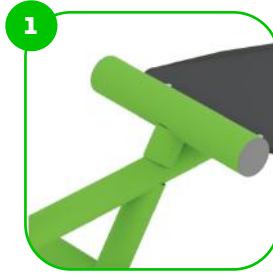

Material specification

The element is made of high quality S235 steel, which has been cleaned via sandblasting. A corrosion resistant powder coating finish is then applied. Also available with galvanized surface for even greater protection and longevity!