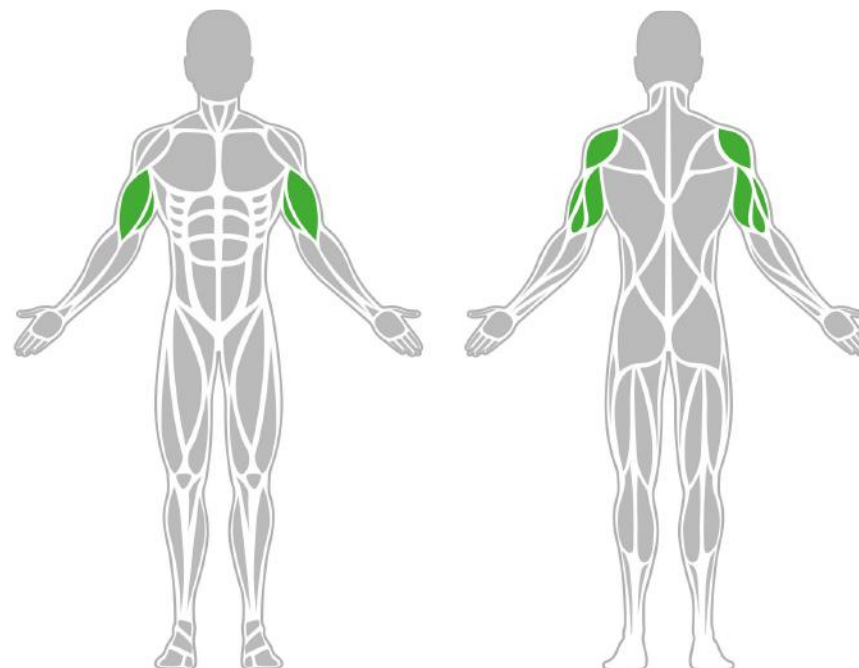

BESTRONG

 bestrongworld  bestrongworld  usa.bestrong.com  usa@bestrong.com

Muscle Groups Focus

Hand Bike

Exercises on the BeStrong Hand bike allow the user to work the chest, shoulder, arm and core muscles without the use of weights. Both cardio and strength training can be performed simultaneously on this recreational exercise device. The hand bike allows the user to gently move through the aforementioned muscle groups without straining the joints, making this outdoor fitness device perfect for all age groups.

Attributes

Product code	1-1-305
Certificate	EN 16630, ASTM F3101
Age group	14 + years
Capacity	1 person
Max. weight load	286.60 lbs
Type	Recreational
Difficulty level	Easy

Side View

Plan View

Installation information

Technical specification

Safety surface area	Around 4.92 ft radius
Net weight	85.98 lbs
Material	S235,KO33
Critic fall height	-
Color options	

For more color options, discuss with your sales representative.