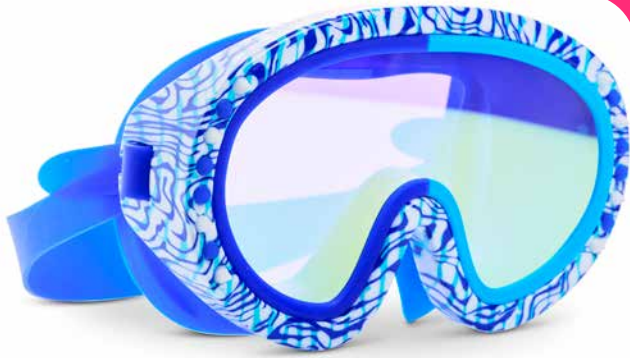

dino dash
BRONTO BLUE

SKU: DASH8MK-BRONTORBLUE
AGE: 6 AND UP
UPC:
(8) BRONTO BLUE - 810205120386
COST: $16.50
MAP: $32.95

BAKED WITH LOVE

SKU: BAKED8MK
AGE: 6 AND UP
COLORS & UPCS:
(8) PINK PAREILS - 810121617441
COST: $16.50
MAP: $32.95