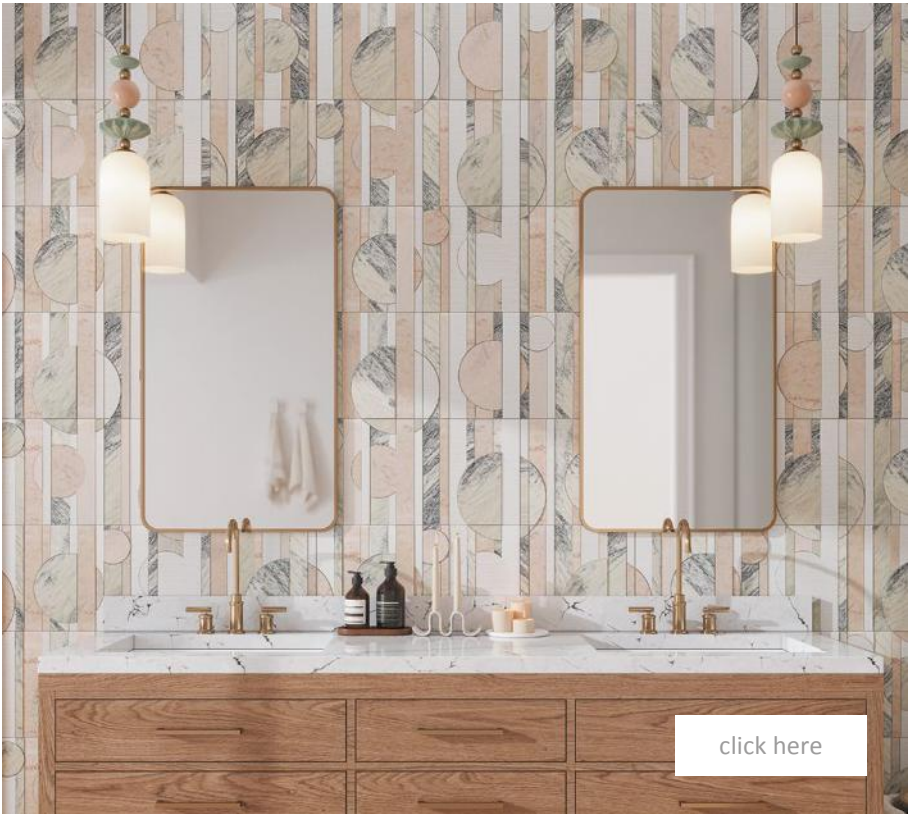

Eclipse

[click here](#)

COLOR OPTIONS

EARTH

BOLD

Mod

COLOR OPTIONS

ROSE

BOLD

APPLICATIONS

Outdoors

Indoor Walls

Light traffic floors

High traffic floors*

Shower Walls

Shower Floor

Steam Room

Swimming Pool

MOD
ECLIPSE