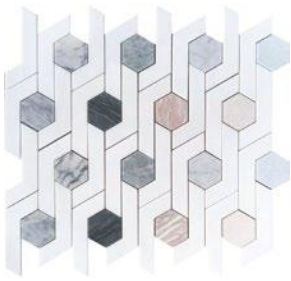

Geometric Multicolor Marble Mosaic Tile