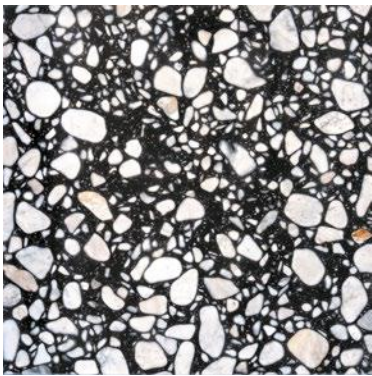

TERRAZZO

Black and White
Real Terrazzo Tile 24x24"

COLOR OPTIONS

- Terracotta
- Coastal Sky
- Gray and White
- Summer Gold
- Forest Green
- Crema Beige
- Valmarano Gray