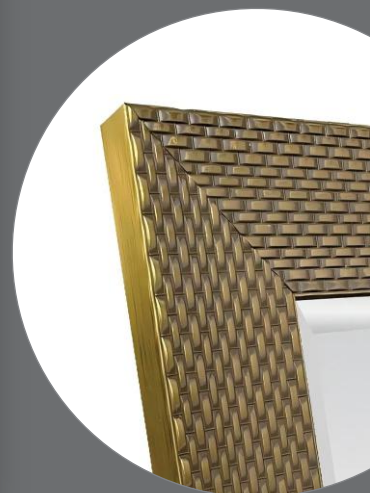

KIRK Décor

Mirrors

SCAN FOR THE FULL
MIRROR RANGE

3mm
THICK
MIRROR

ALL NEW
Pill Shaped Design
Latest Design Trend

www.kirk.co.za

info@kirk.co.za | 011 444 1441 Nationwide

**KDAM50100.BLP – KIRK DÉCOR ALUMINIUM MIRROR 50x100cm
Black Pill**

The Aluminium Black Pill mirror can only be used in the portrait orientation and the sleek black frame is suitable for modern design styles as well as contemporary styles.

**KDAM50110.BLD – KIRK DÉCOR ALUMINIUM MIRROR 50x110cm
Black Domed**

The Aluminium Black Domed mirror can only be used in the portrait orientation and the sleek black frame is suitable for modern design styles as well as contemporary styles.

**KDAM60.GC – KIRK DÉCOR ALUMINIUM MIRROR 60cm
Gold**

The Gold Curved Rectangle Mirror has a sleek Brushed Gold frame in aluminium material. This mirror can only be used in the portrait orientation and is suitable for all design styles.

KDAM6090.BCR – KIRK DÉCOR ALUMINIUM MIRROR 60x90cm
Black Curved Rectangle