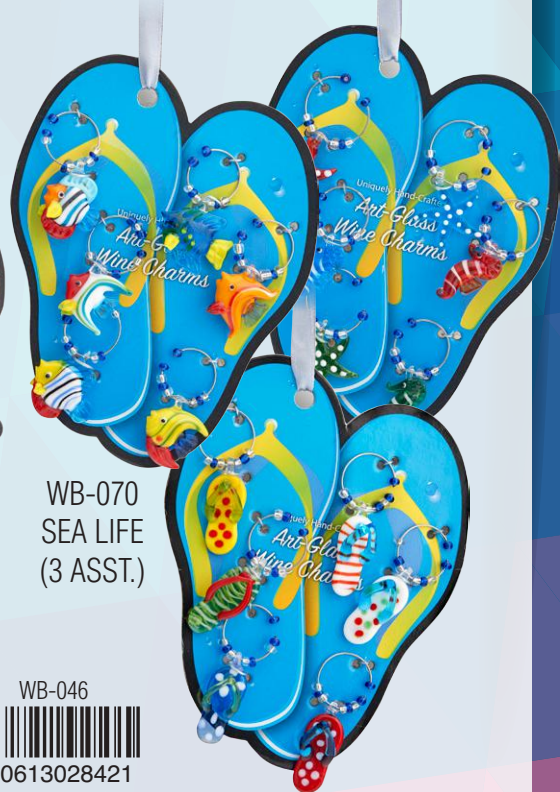

WB-046
630613028421

WB-063
630613035757

WB-070
630613037843

WB-071
630613037850

WB-072
630613037867