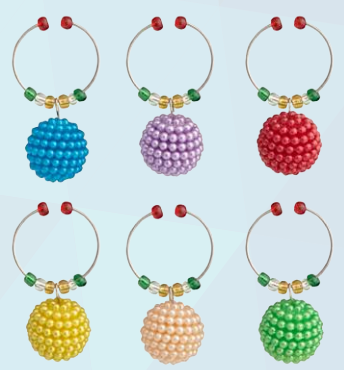

XM-1068

630613039236

ART GLASS HOLIDAY WINE CHARMS

Gift Boxed

XM-962

XM-1038

XM-746

XM-1037