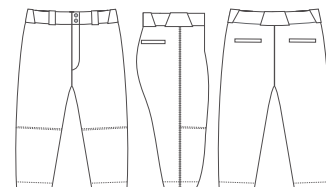

Knicker Length