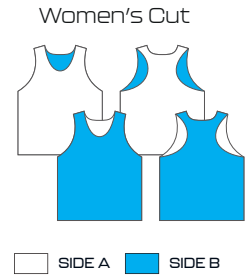

SIZING:

Men's: 2XS/XS, S/M, L/XL, 2/3XL

FABRICS:

Dynalite

Women's: 2XS/XS, S/M, L/XL, 2/3XL

Women's Racerback

BTB BOX LACROSSE JERSEY

PRO SELECT **CORE**