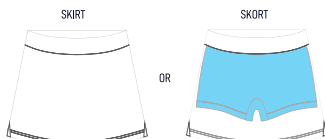

DESCRIPTION

- Select level skirt
- Flared silhouette that adds a touch of elegance

SIZING:

Women's: XS-4XL
Girl's: GXS-GXL

FABRICS:

Flex Stretch

FLEXDRY HIDDEN SHORT

NEW