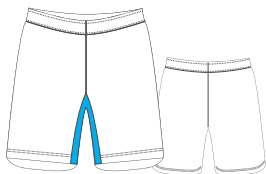

SIZING:

Men's: XS-5XL
Youth: YS-YXL
Women's: XS-4XL

ULTRAFLEX ULTRAFLEX MESH

FABRICS:

Ultraflex

4-WAY STRETCH

PREMIUM KNIT

NEW

LIGA V-NECK JERSEY

PRO SELECT CORE

MEN'S - SO-MSS82-PRO **$45.00**
WOMEN'S - SO-WSS82-PRO

DESCRIPTION

- Pro/Elite level short sleeve v-neck jersey
- Lightweight 4-way stretch Ultraflex flat knit front with stretch mesh back for breathability on the field
- Raglan out for better fit and performance

SIZING:

Men's: XS-5XL
Youth: YXS-YXL
Women's: XS-4XL