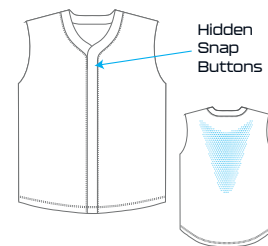

FABRICS:

Flexweave 1.4

LASER CUT VENTILATION

PREMIUM WOVEN

4-WAY STRETCH

Hidden Snap Buttons

□ FLEXWEAVE 1.4 □ DIGIPERF