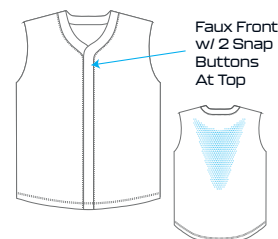

SIZING:

Women's: XS-3XL

FABRICS:

Flexweave 1.4

LASER CUT VENTILATION

PREMIUM WOVEN

4-WAY STRETCH

Faux Front w/ 2 Snap Buttons At Top