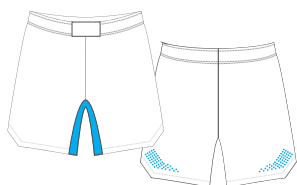

FLEXWEAVE 1.4
 DIGIPERF
 FLEX AEROFIBER

DODGE SLEEVELESS VEST

PRO SELECT CORE

LX-MSL81-PRO

$70.00

DESCRIPTION

- Pro/Elite level sleeveless jersey
- Flexweave woven fabric front with Digiperf laser perforations for enhanced ventilation
- Flex Aerofiber mesh back for breathability
- Modern design collar for added flair, entire vest top-stitch for durability & appearance

SIZING:

Men's: S-5XL
Youth: YXS-YXL

FABRICS:

Flexweave 1.4
Flex Aerofiber

LASER CUT VENTILATION

4-WAY STRETCH

DODGE SHORTS

PRO SELECT CORE

NEW 5" NO POCKETS - LX-MSH81-PRO5 $58.00
7" NO POCKETS - LX-MSH81-PRO7
9" NO POCKETS - LX-MSH81-PRO9

NEW 5" W/ POCKETS - LX-MSH82-PRO5 $64.00
7" W/ POCKETS - LX-MSH82-PRO7
9" W/ POCKETS - LX-MSH82-PRO9

DESCRIPTION

- Pro/Elite level short
- Flexweave woven fabric with Digiperf laser perforations for enhanced ventilation
- Flex Aerofiber inner thigh panel for enhanced breathability
- Waistband plate for additional customization
- Inner lace drawcord

SIZING:

Men's: S-5XL
Youth: YXS-YXL

FABRICS:

Flexweave 1.4
Flex Aerofiber

LASER CUT VENTILATION

4-WAY STRETCH