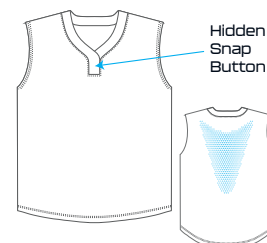

SIZING:

Women's: XS-3XL

FABRICS:

Flexweave 1.4

LASER CUT VENTILATION

PREMIUM WOVEN

4-WAY STRETCH

Hidden Snap Button