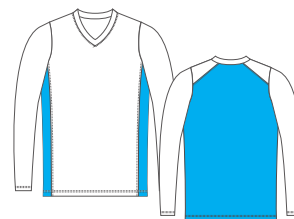

SIZING:

Women's: XS-3XL

Girl's: GS-GXL

FABRICS:

Flex Dry
Flex Aerofiber

□ FLEX DRY ■ FLEX AEROFIBER

NEW

ACE SHORT SLEEVE JERSEY