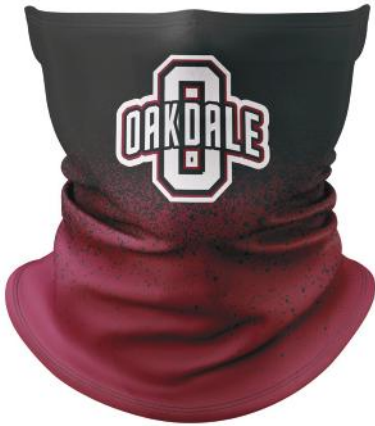

NECK GAITER

PRO **SELECT** CORE

SF-UAC20-SEL

$10.00

DESCRIPTION

- Covers nose, mouth, and chin
- Available in youth and adult sizes
- High stretch single layer spandex polyester
- Anti-microbial and moisture wicking
- Non-medical grade

SIZING:

Unisex

FABRICS:

Flex Compression 2.2