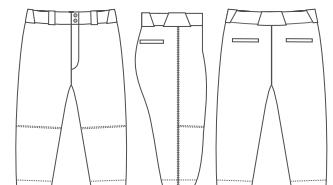

FABRICS:

Durafiber

Knicker Length