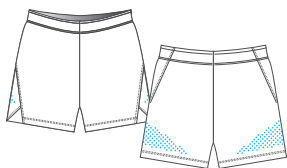

PRO SERIES

SPRINT SINGLET

PRO SELECT CORE

MEN'S - TK-MSL81-PRO **$36.00**
WOMEN'S - TK-WSL81-PRO

DESCRIPTION

- Pro/Elite level sleeveless racerback jersey
- Lightweight Flex Pinstripe spandex fabric for comfort and style
- Flat lock stitching throughout

SIZING:

Men's: XS-5XL
Youth: YS-YXL
Women's: XS-3XL

FABRICS:

Flex Pinstripe

SPRINT SHORT

PRO SELECT CORE

MEN'S - TK-MSH81-PRO2 **$44.00**
WOMEN'S - TK-WSH81-PRO2

DESCRIPTION

- Pro/Elite level track short
- Digiperf laser ventilation
- Flexweave 1.4 woven spandex fabric
- Loose fit vented leg design for comfort
- Drawstring waistband
- 2" inseam

SIZING:

Men's: S-5XL
Youth: YS-YXL
Women's: XS-3XL

FABRICS:

Flexweave 1.4

FLEXWEAVE 1.4 DIGIPERF