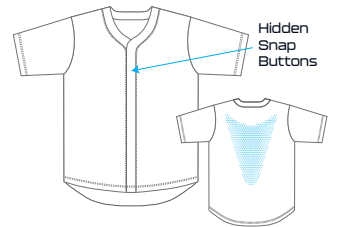

SIZING:

Men's: S-5XL

Youth: YXS-YXL

FABRICS:

Flexweave 1.4

LASER CUT VENTILATION

PREMIUM WOVEN

4-WAY STRETCH