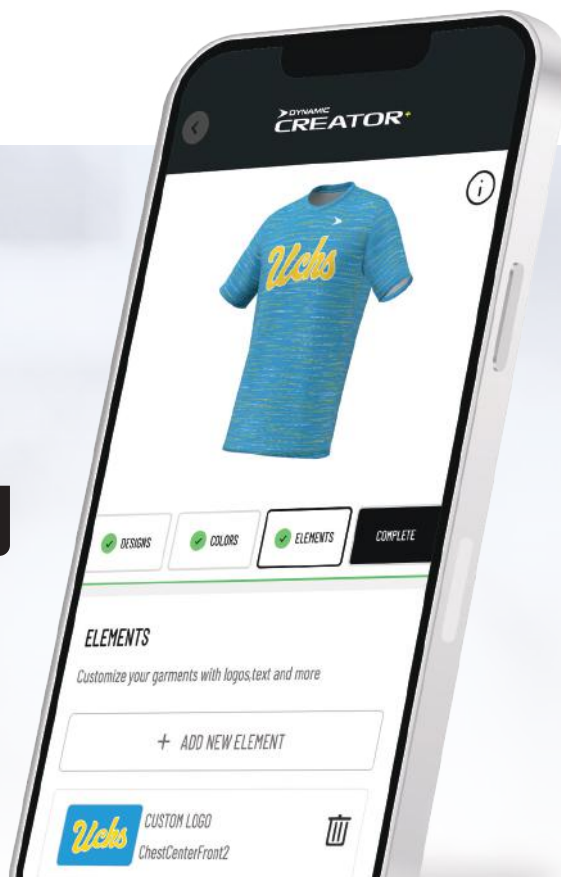

SIZING:

Men's: XS-4XL

Youth: YXS-YXL

Women's: SM-2XL

FABRICS:

Flex Compression 2.2

Flex Aerofiber

TO SEE ALL OF OUR
DESIGN OPTIONS
**VISIT THE CREATOR+
TO BUILD YOUR OWN**

builder.dynamicteamsports.com

DYNAMIC

ACCESSORIES

PERFORMANCE ARM SLEEVES (PAIR)

PRO **SELECT** CORE

SF-UAC01-SEL

\$24.00

DESCRIPTION