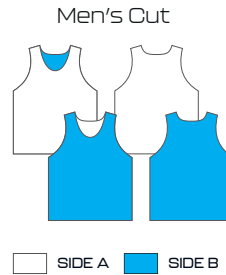

SIZING:

Men's: 2XS/XS, S/M, L/XL, 2/3XL

FABRICS:

Dynalite

Women's: 2XS/XS, S/M, L/XL, 2/3XL

Women's Racerback

BTB BOX LACROSSE JERSEY

PRO SELECT **CORE**