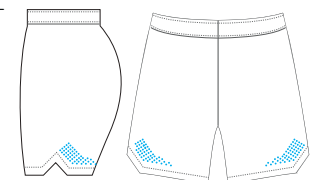

□ FLEXWEAVE 1.4   □ DIGIPERF