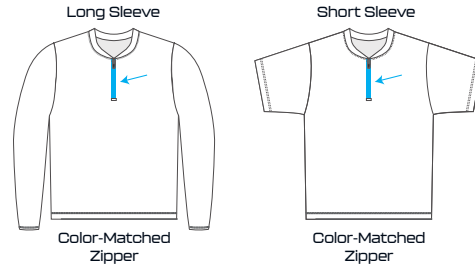

FABRICS:

Flexweave 1.9