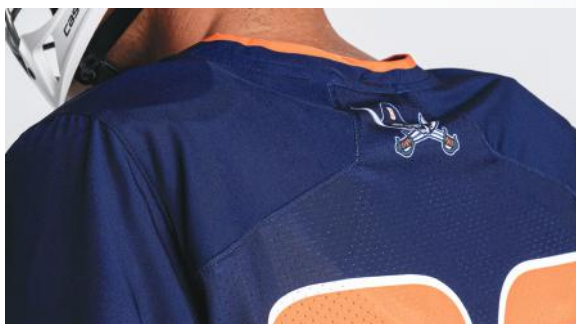

SIZING:

Men's: XS-5XL

FABRICS:

Flexweave 1.4
Flex Aerofiber

LASER CUT VENTILATION

PREMIUM WOVEN

4-WAY STRETCH

□ FLEXWEAVE 1.4 □ DIGIPERF
■ FLEX AEROFIBER