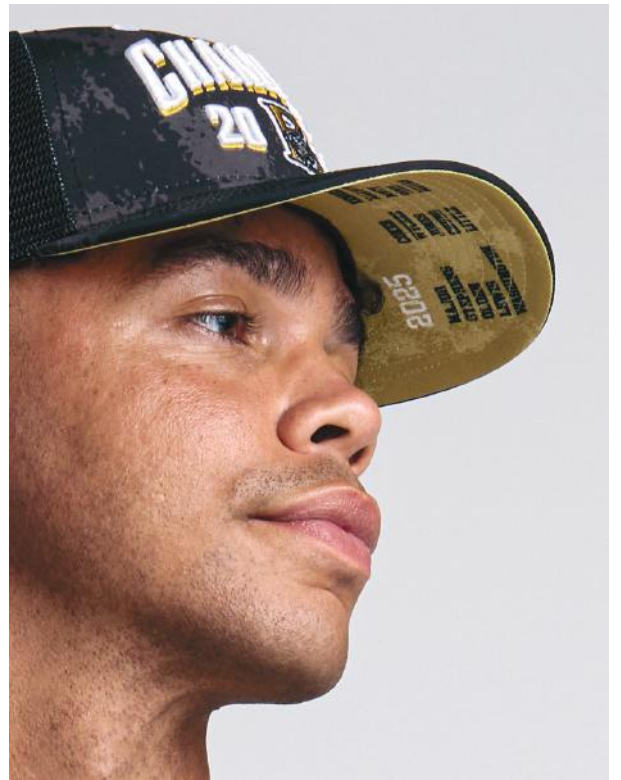

PRO SERIES

NEW

SNAPBACK TRUCKER MESH CAP

PRO SELECT CORE

CURVED BRIM
SF-UHW82-PRO

$36.00

FLAT BRIM
SF-UHW81-PRO

DESCRIPTION

- Includes 3D puff front logo
- Fully Sublimated
- Curved brim or flat brim & mid crown profile
- 12 piece minimum

SIZING:

OSFM

FABRICS:

Pro Stretch Mesh