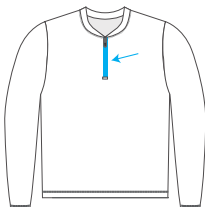

Color-Matched
Zipper

NEW

ICON CAGE JACKET

PRO SELECT CORE

L/S - SB-WLS07-SEL	$70.00
S/S - SB-WSS07-SEL	$66.00
L/S Hooded - SB-WLS10-SEL	$75.00
S/S Hooded - SB-WSS10-SEL	$71.00

DESCRIPTION

- Elite/Pro level cage jacket
- 1/4 Zip design
- Flex woven fabric for full range of motion
- Excellent pick resistance
- 4-inch slits on sides of body

SIZING:

Women's: XS-2XL

FABRICS:

Flexweave 1.9

Long Sleeve