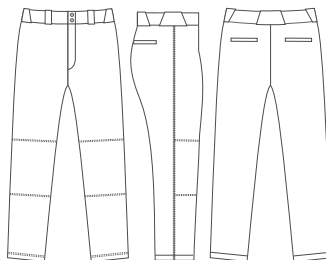

FABRICS:

Durafiber

Full Length