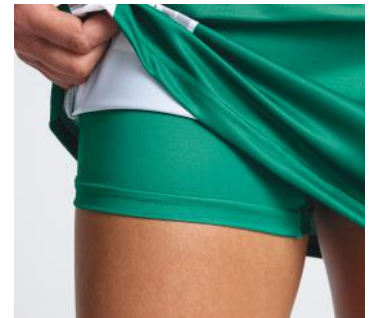

DESCRIPTION

- Crafted from a high-quality medium weight Flexdry spandex
- Elastic waistband ensures a secure and comfortable fit

SIZING:
Women's: XS-3XL
Girl's: GXS-GXL

FABRICS:
Flex Dry

NEW

FIERCE ^{FT} SHORTS

PRO **SELECT** CORE

LX-WSHO3-SEL5

$48.00

DESCRIPTION

- Select level short
- Waistband plate for additional customization
- Flex dry knitted spandex
- 5" inseam

SIZING:
Women's: XS-3XL
Girl's: GXS-GXL

FABRICS:
Flex Dry