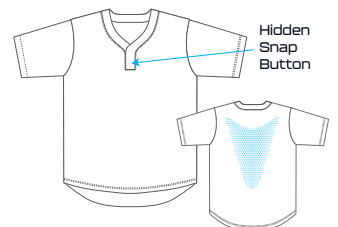

SIZING:

Women's: S-3XL
 Girl's: GX-S-GXL

FABRICS:

Flexweave 1.4

LASER CUT VENTILATION

PREMIUM WOVEN

4-WAY STRETCH

Hidden Snap Button