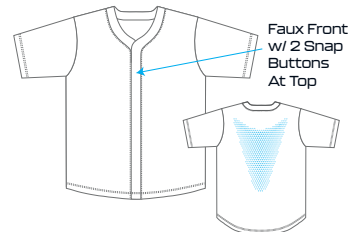

FABRICS:

Flexweave 1.4

LASER CUT
VENTILATION

PREMIUM
WOVEN

4-WAY
STRETCH

Faux Front
w/ 2 Snap
Buttons
At Top

□ FLEXWEAVE 1.4

■ DIGIPERF