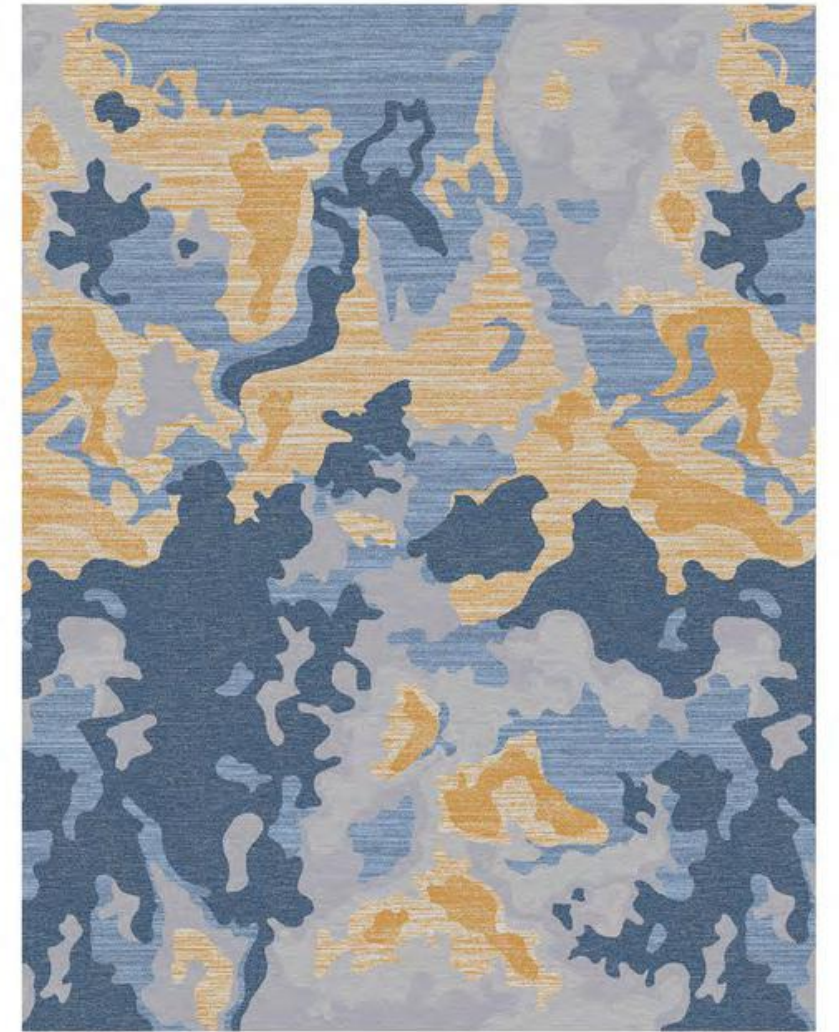

NGC
walls floors fabrics

SHADES OF BLUE

SH1561A
Color swatches: orange, light orange, grey, white

SH1561A1
Color swatches: purple, orange, blue, white

SH1561
Color swatches: dark blue, light blue, grey, white

SH1400A5

SH1400A4

SH1531A1

SH1531A

SH1532A1

SH1532A

SH1575B

SH1575A