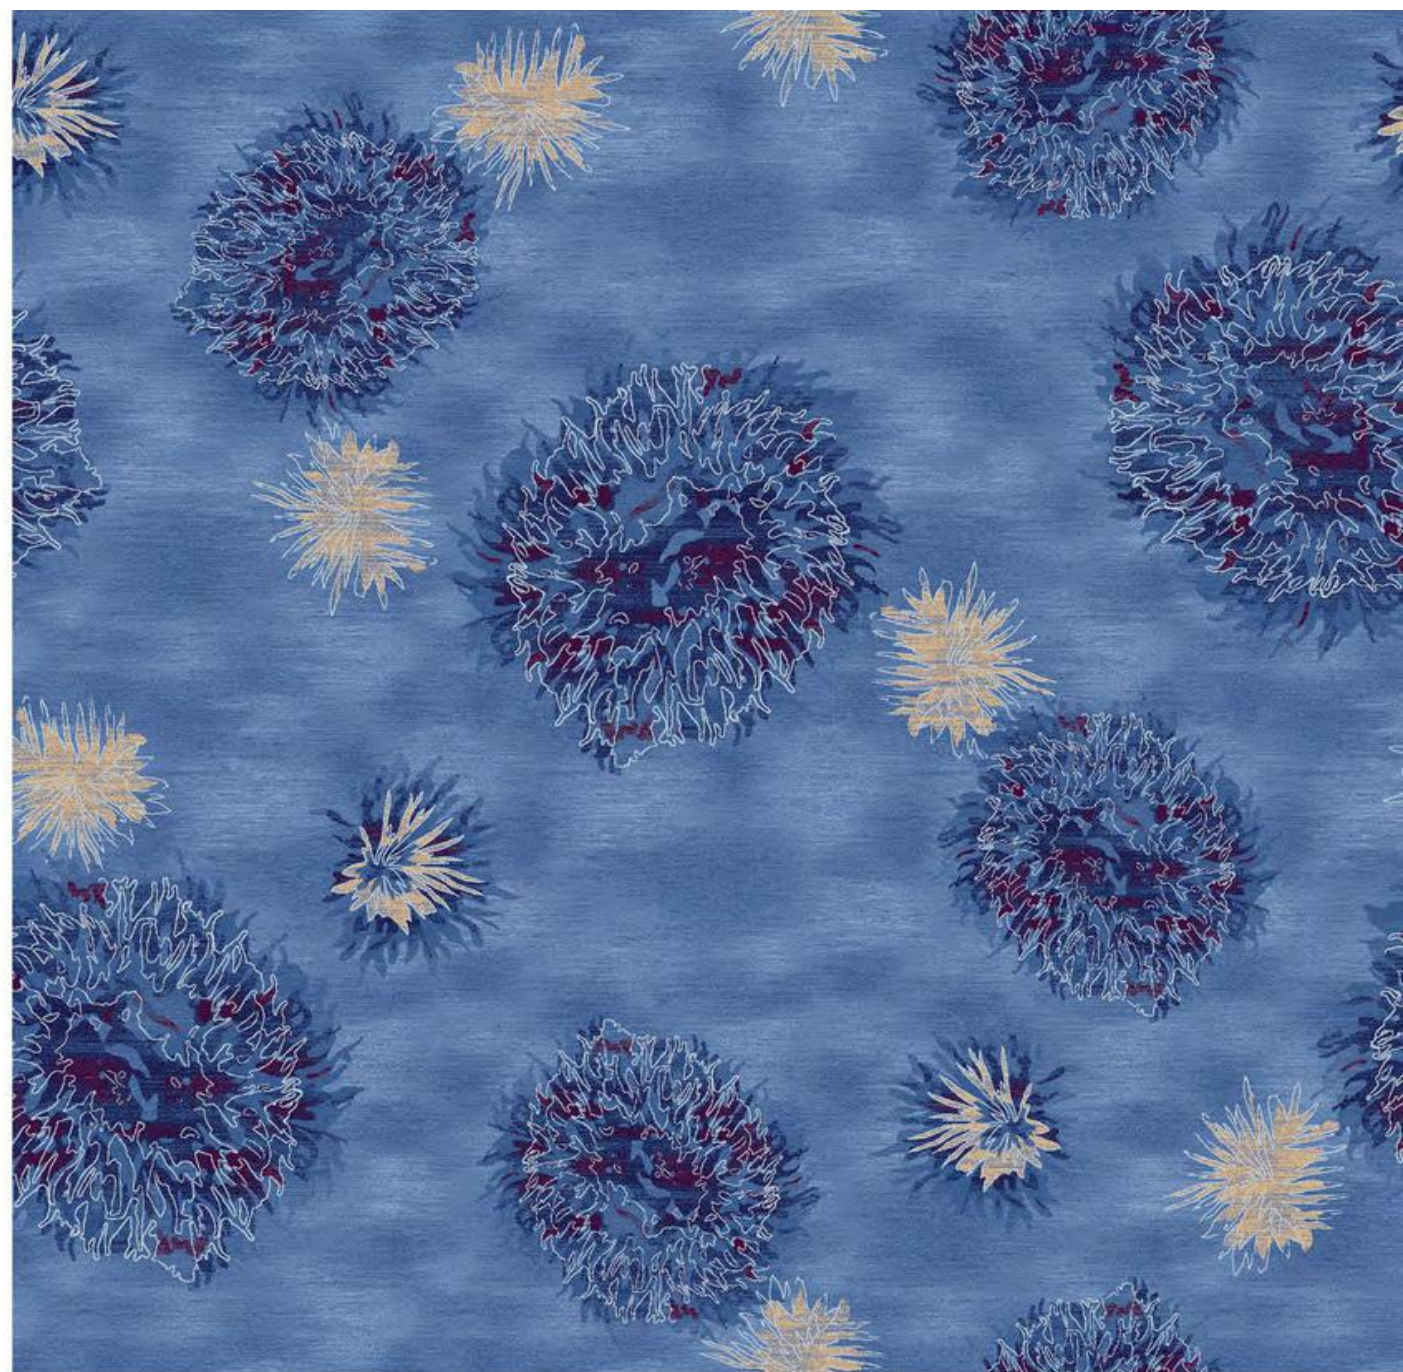

NGC
walls floors fabrics

SHADES OF BLUE

SH1561A
Color swatches: orange, light orange, grey, white

SH1561A1
Color swatches: purple, orange, blue, white

SH1561
Color swatches: dark blue, light blue, grey, white

SH1611A

SH1611B

SH1611

SH1478-S29F

SH1475-S29F

SH1378-S10D

SH1307-S29P

SH1336-S14L