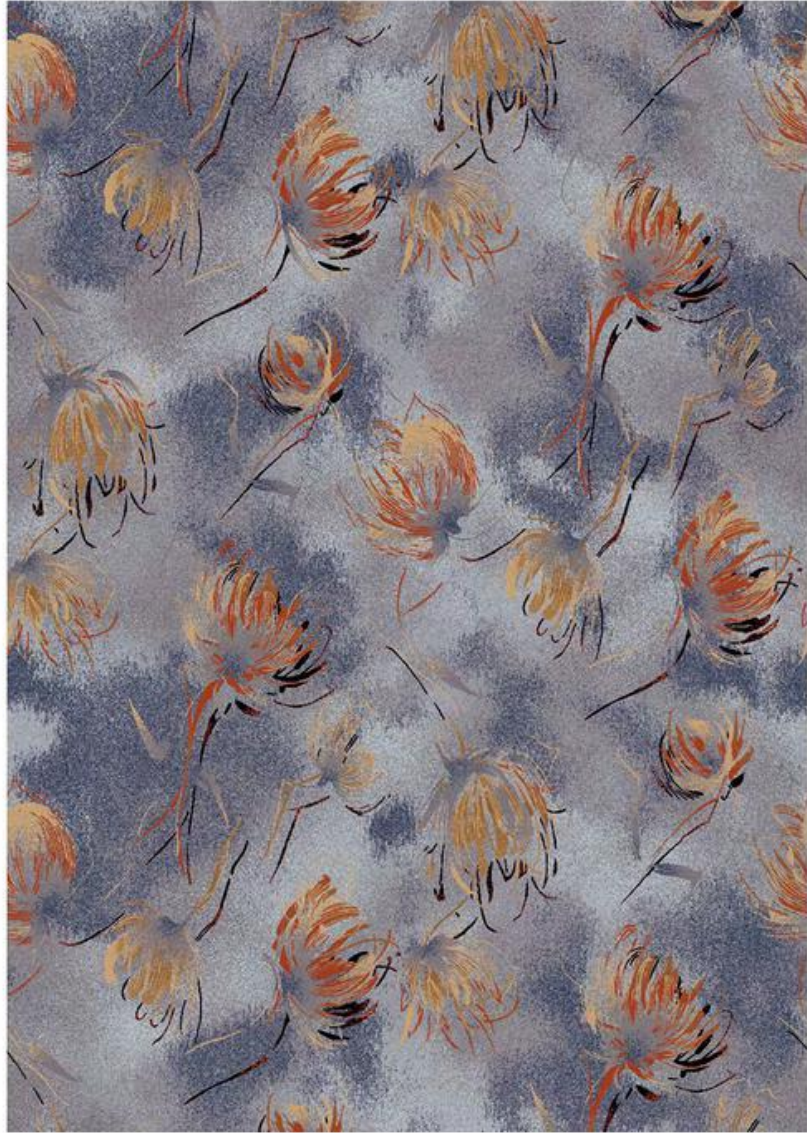

NGC
walls floors fabrics

SHADES OF BLUE

SH1561A
Color swatches: orange, light orange, grey, white

SH1561A1
Color swatches: purple, orange, blue, white

SH1561
Color swatches: dark blue, light blue, grey, white

SH1611A

SH1611B

SH1611

SH1478-S29F

SH1475-S29F

SH1378-S10D

SH1307-S29P

SH1336-S14L