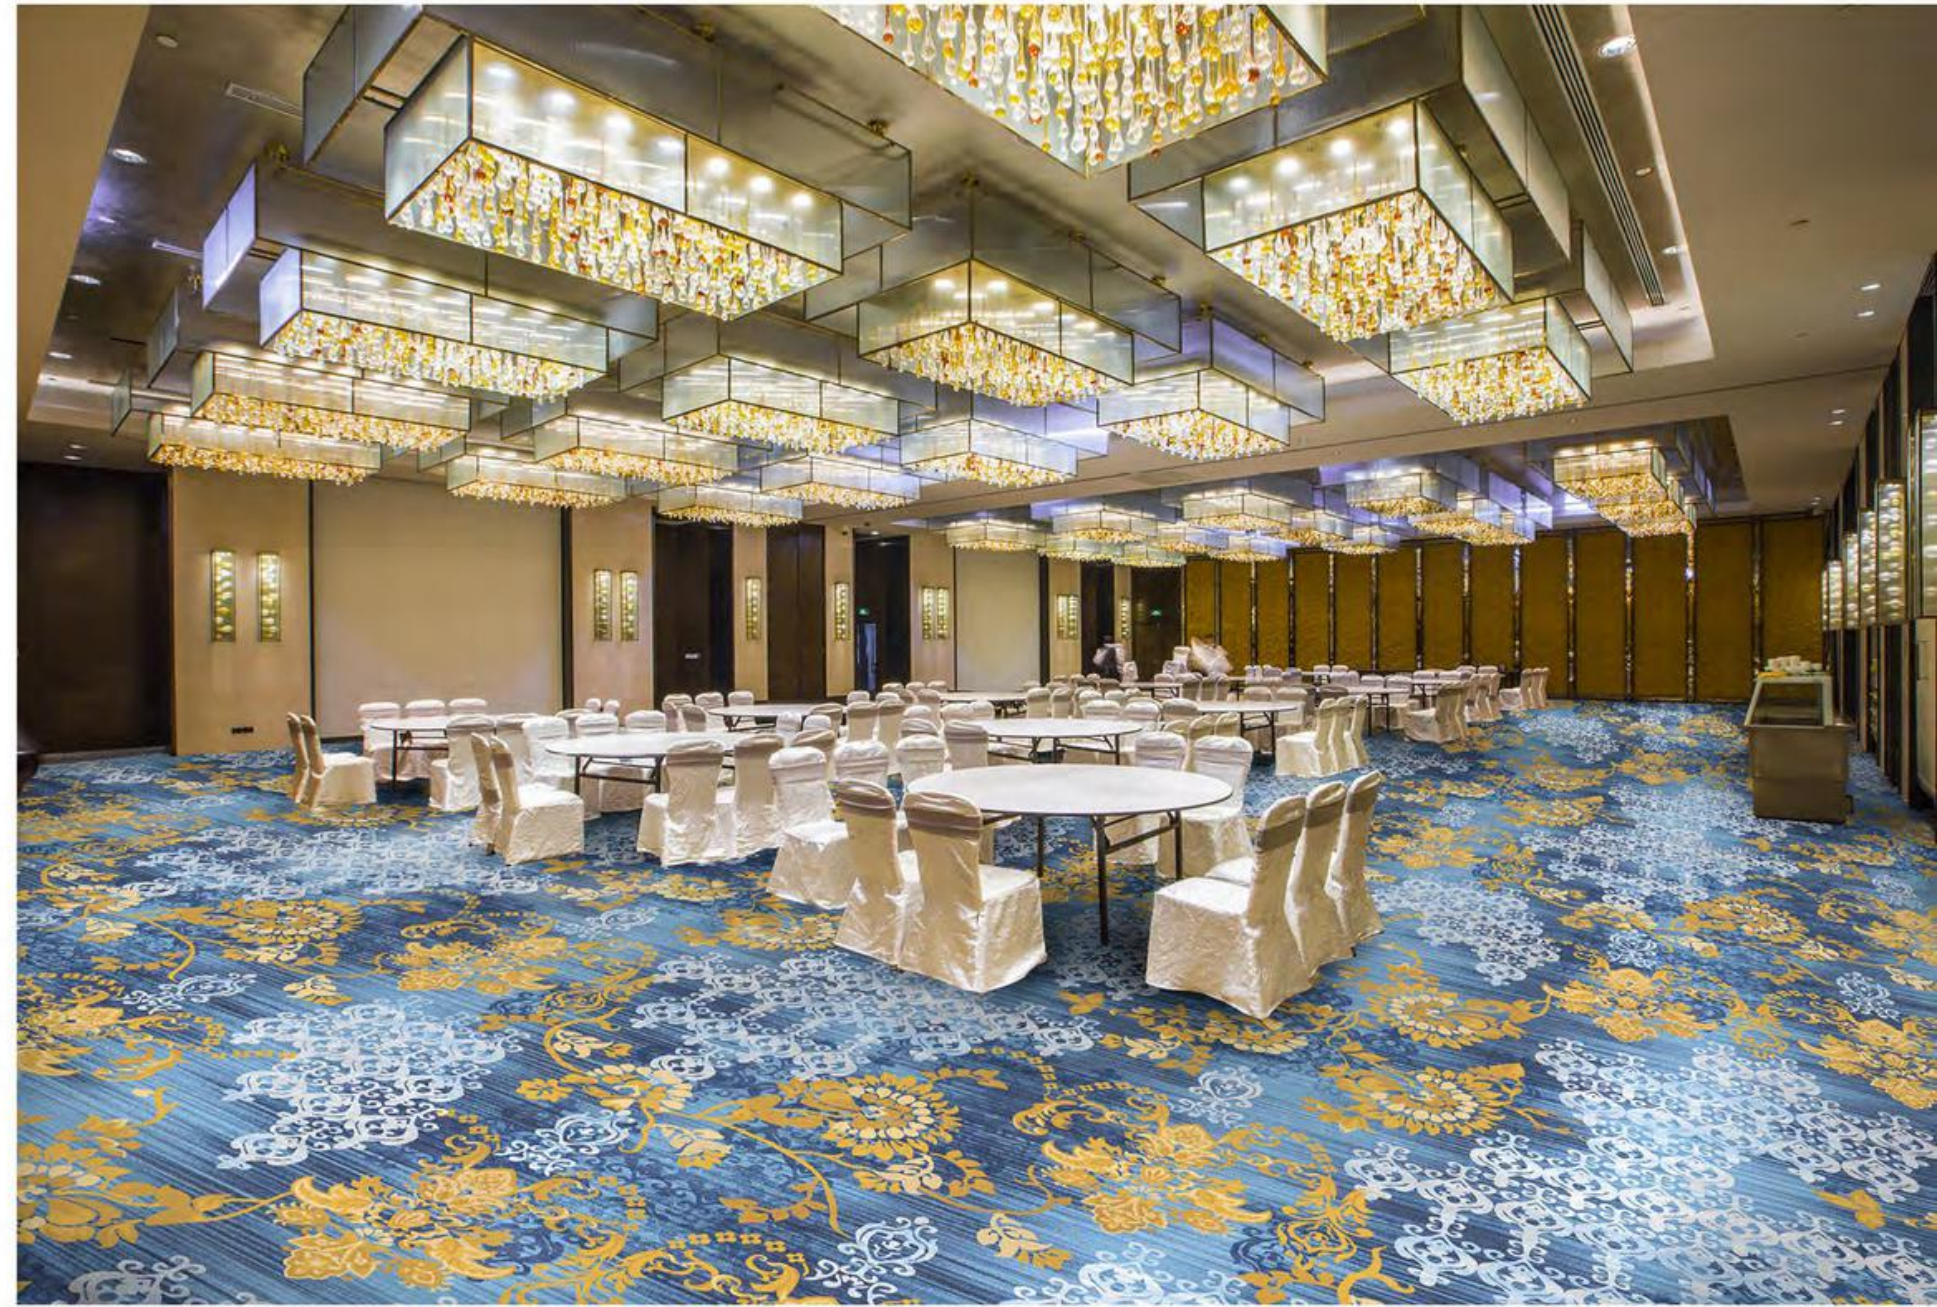

SH1561
Color swatches: dark blue, light blue, grey, white