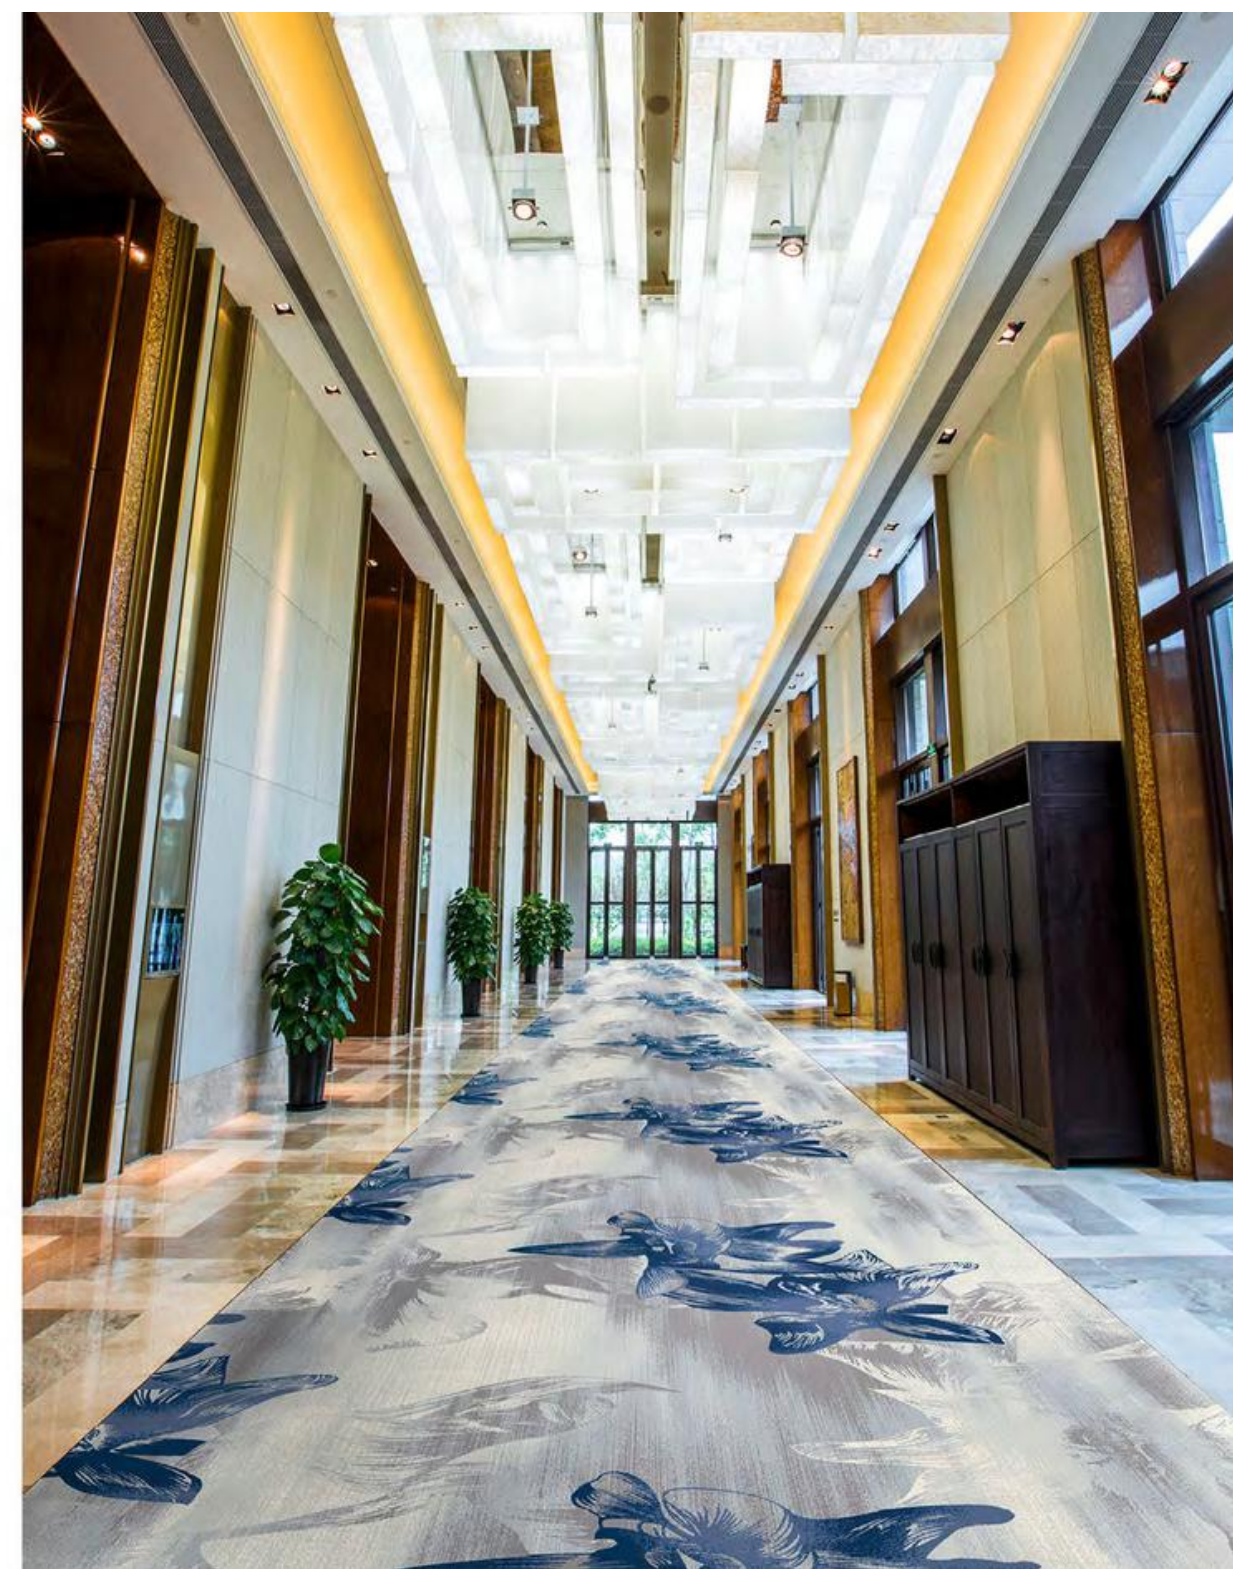

NGC
walls floors fabrics

SHADES OF BLUE

SH1561A
Color swatches: orange, light orange, grey, white

SH1561A1
Color swatches: purple, orange, blue, white

SH1561
Color swatches: dark blue, light blue, grey, white