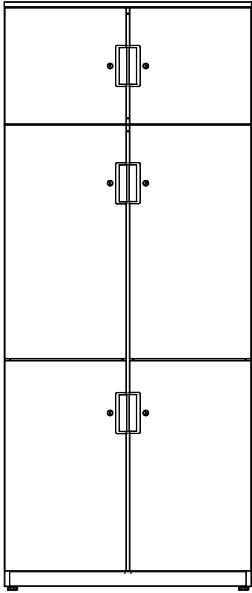

Internal Compartment Dimensions

All 800mm (31.5") wide lockers internal width = 361mm (14.2")

All 1000mm (39.4") wide lockers internal width = 461mm (18.1")

All locker compartment internal depth = 400mm (15.7")

Please see internal compartment heights listed below:

342mm (13.5") high doors = 318mm (12.6")

380mm (15") high doors = 354mm (13.9")

684mm (26.9") high doors = 661mm (26")

760mm (29.9") high doors = 740mm (29.1")