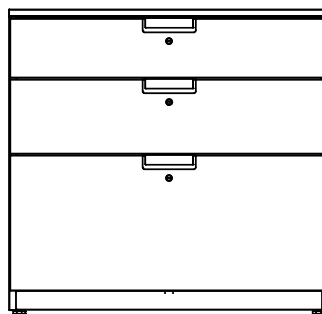

Drawer Units