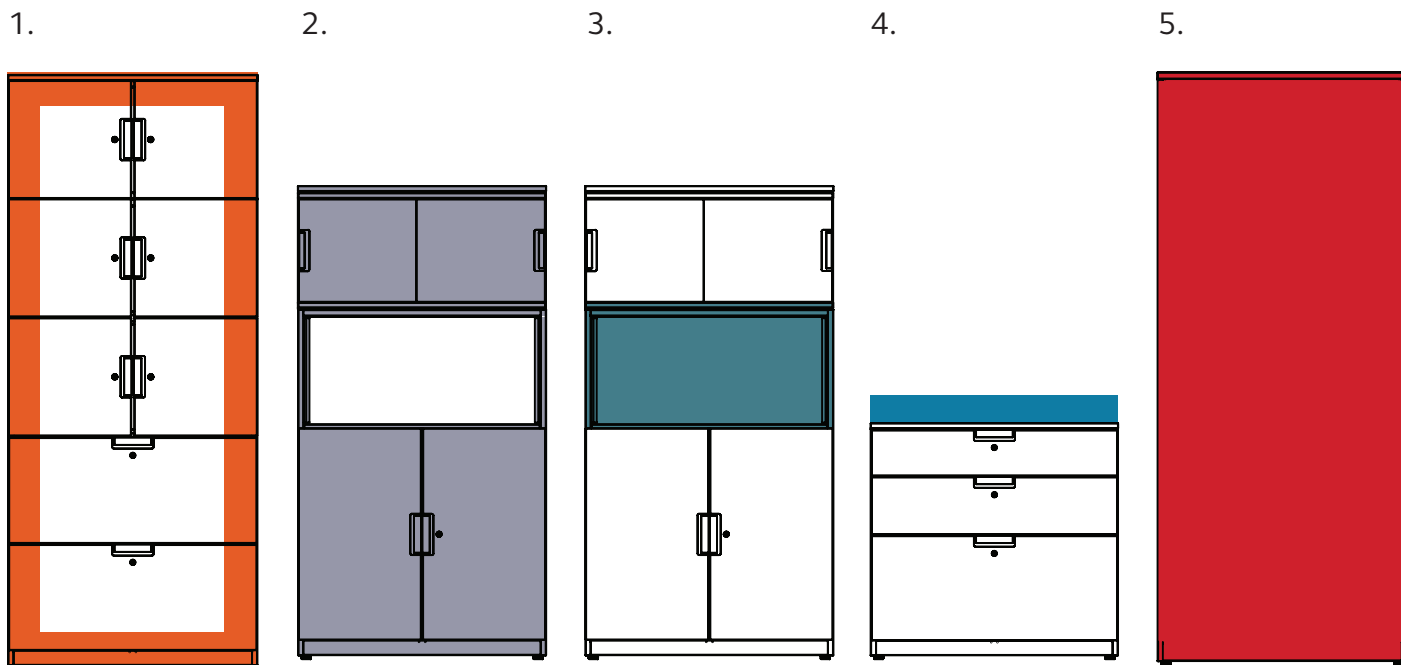

Finishes specification guide

All items within the Be range allow you to select up to five different finish options:

- 1 - Steel frame – select from Vision paint palette
- 2 - Doors and drawers – select from Vision paint or wood palette
- 3 - Steel trim skins (open section) – select from Vision paint palette
- 4 - Top – select from Vision paint or wood palette
- 5 - Back panel – select from Vision paint or wood palette