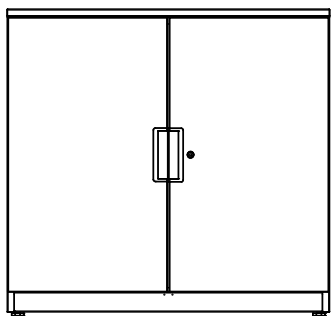

Range Overview

Be is available as a pre-defined range and a fully bespoke option, with a choice of heights, widths, colours, materials and finishes.

Below is an overview of the Be range showing some of the most popular types of units to provide the ability to display, store and stow.

Two Door Units