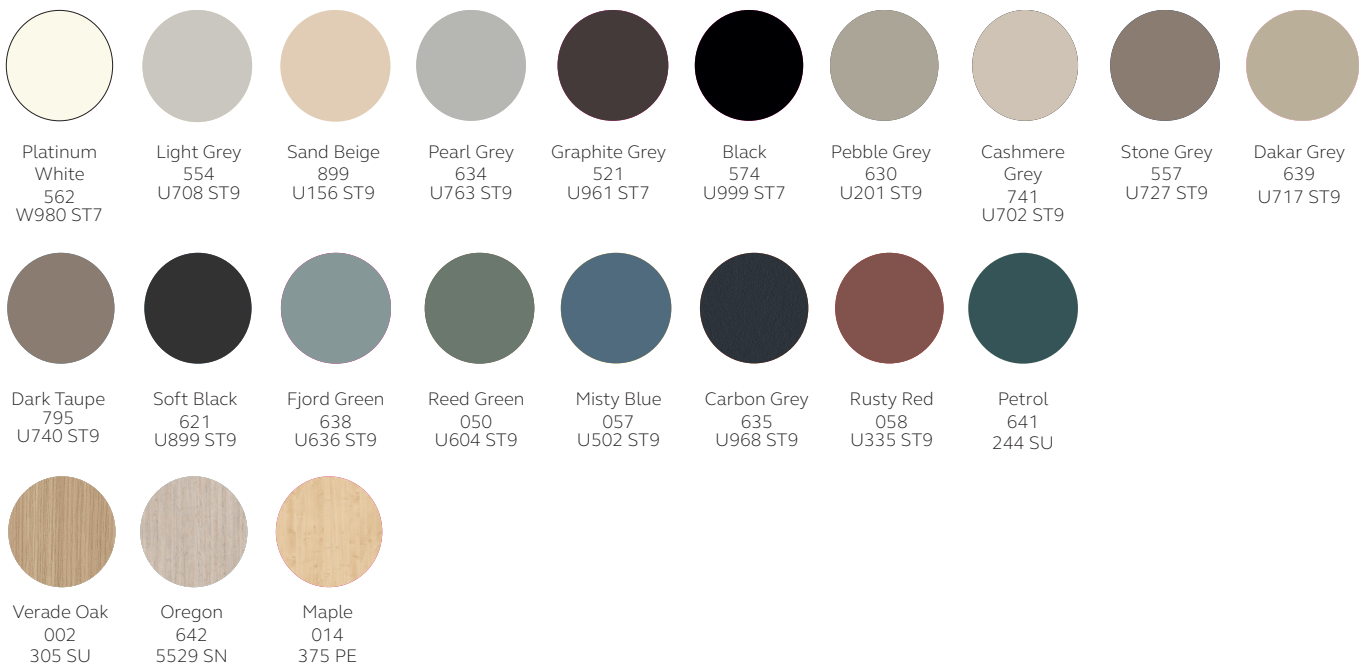

## Finish options:

### Palette one

### Palette one

Palette two  
10% surcharge applies.

Antique Rose 200 U325 ST9  
Stone Green 047 U665 ST9  
Dark Brown 059 U818 ST9  
Sand Yellow 056 U125 ST9

Natural Kendal Oak 018 H3170 ST12  
Lincoln Walnut 998 H1714 ST19  
Grey Beige Spree 796 H1357 ST10  
Sevilla Ash 060 H1223 ST19  
Parona Walnut 036 H1715 ST12  
Anthracite Finitione Metallic 032 H3190 ST19  
Shorewood 529 H3090 ST22

Finishes specification guide

All items within the Be range allow you to select up to five different finish options:

- 1 - Steel frame – select from Vision paint palette
- 2 - Doors and drawers – select from Vision paint or wood palette
- 3 - Steel trim skins (open section) – select from Vision paint palette
- 4 - Top – select from Vision paint or wood palette
- 5 - Back panel – select from Vision paint or wood palette