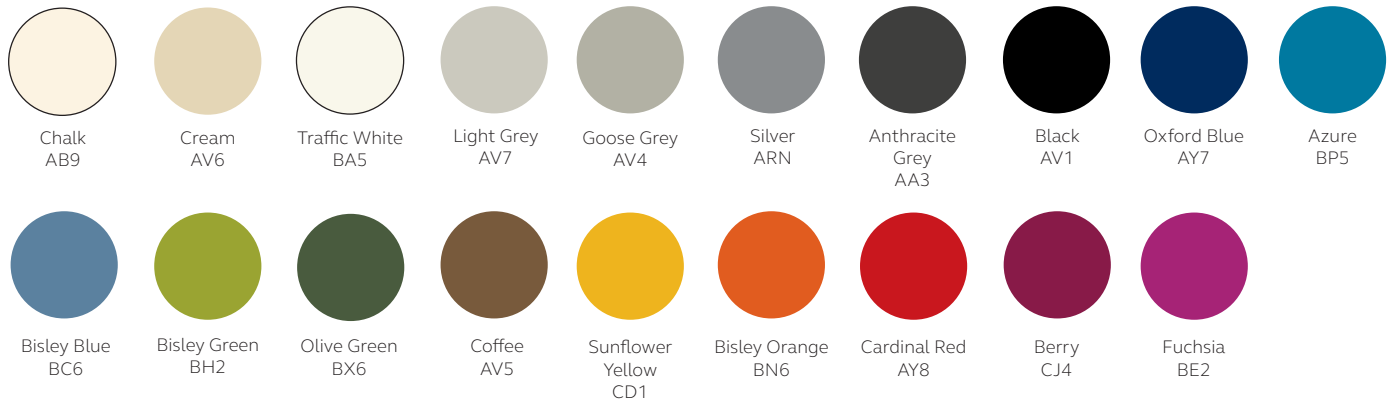

Finish options:

Palette one

Palette two