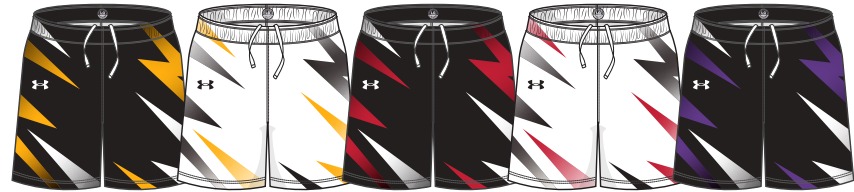

**WOMEN'S:** SM-2XL, OVERSIZE 3XL

**YOUTH:** YSM-YXL

**LAUNCH:** C/O

JERSEY STYLE	SIZE	NEW PRICE
UJ5KJGM (M)	SM-2XL	\$67.00
UJ5KJGW (W)	SM-2XL	\$67.00
UJ5KJGY (Y)	YSM-YXL	\$62.00

SHORT STYLE	SIZE	NEW PRICE
UJ5KSGM (M)	SM-2XL	\$67.00
UJ5KSGW (W)	SM-2XL	\$67.00
UJ5KSGY (Y)	YSM-YXL	\$62.00

Texturized Polyester Interlock. Reference GameTime Cut and Sew. Traditional Scoop Neck. Brilliant, Vibrant Team Colors Permanently Fused Directly into the Textile. Non-Compliant Design. Custom Team Logos Available. On-Trend Inseams: Men's 7", Women's & Youth 6"

**ELECTRIC**

**NEW DESIGN FIRST SHIP: 7/25/2026**

BLACK/ CAMPUS GOLD    WHITE/ CAMPUS GOLD    BLACK/ UNIVERSITY RED    WHITE/ UNIVERSITY RED    BLACK/ PURPLE

WHITE/ PURPLE    BLACK/ ROYAL    WHITE/ ROYAL    BLACK/ TEAM KELLY GREEN    WHITE/ TEAM KELLY GREEN