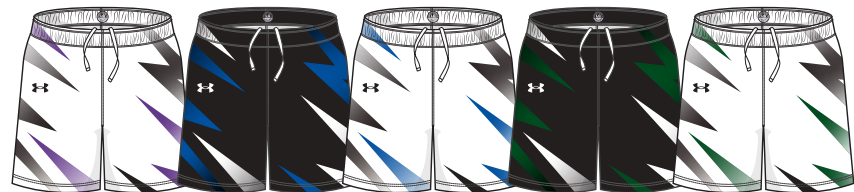

Texturized Polyester Interlock. Reference GameTime Cut and Sew. Traditional Scoop Neck. Brilliant, Vibrant Team Colors Permanently Fused Directly into the Textile. Non-Compliant Design. Custom Team Logos Available. On-Trend Inseams: Men's 7", Women's & Youth 6"

**ELECTRIC**

**NEW DESIGN FIRST SHIP: 7/25/2026**

BLACK/ CAMPUS GOLD    WHITE/ CAMPUS GOLD    BLACK/ UNIVERSITY RED    WHITE/ UNIVERSITY RED    BLACK/ PURPLE

WHITE/ PURPLE    BLACK/ ROYAL    WHITE/ ROYAL    BLACK/ TEAM KELLY GREEN    WHITE/ TEAM KELLY GREEN