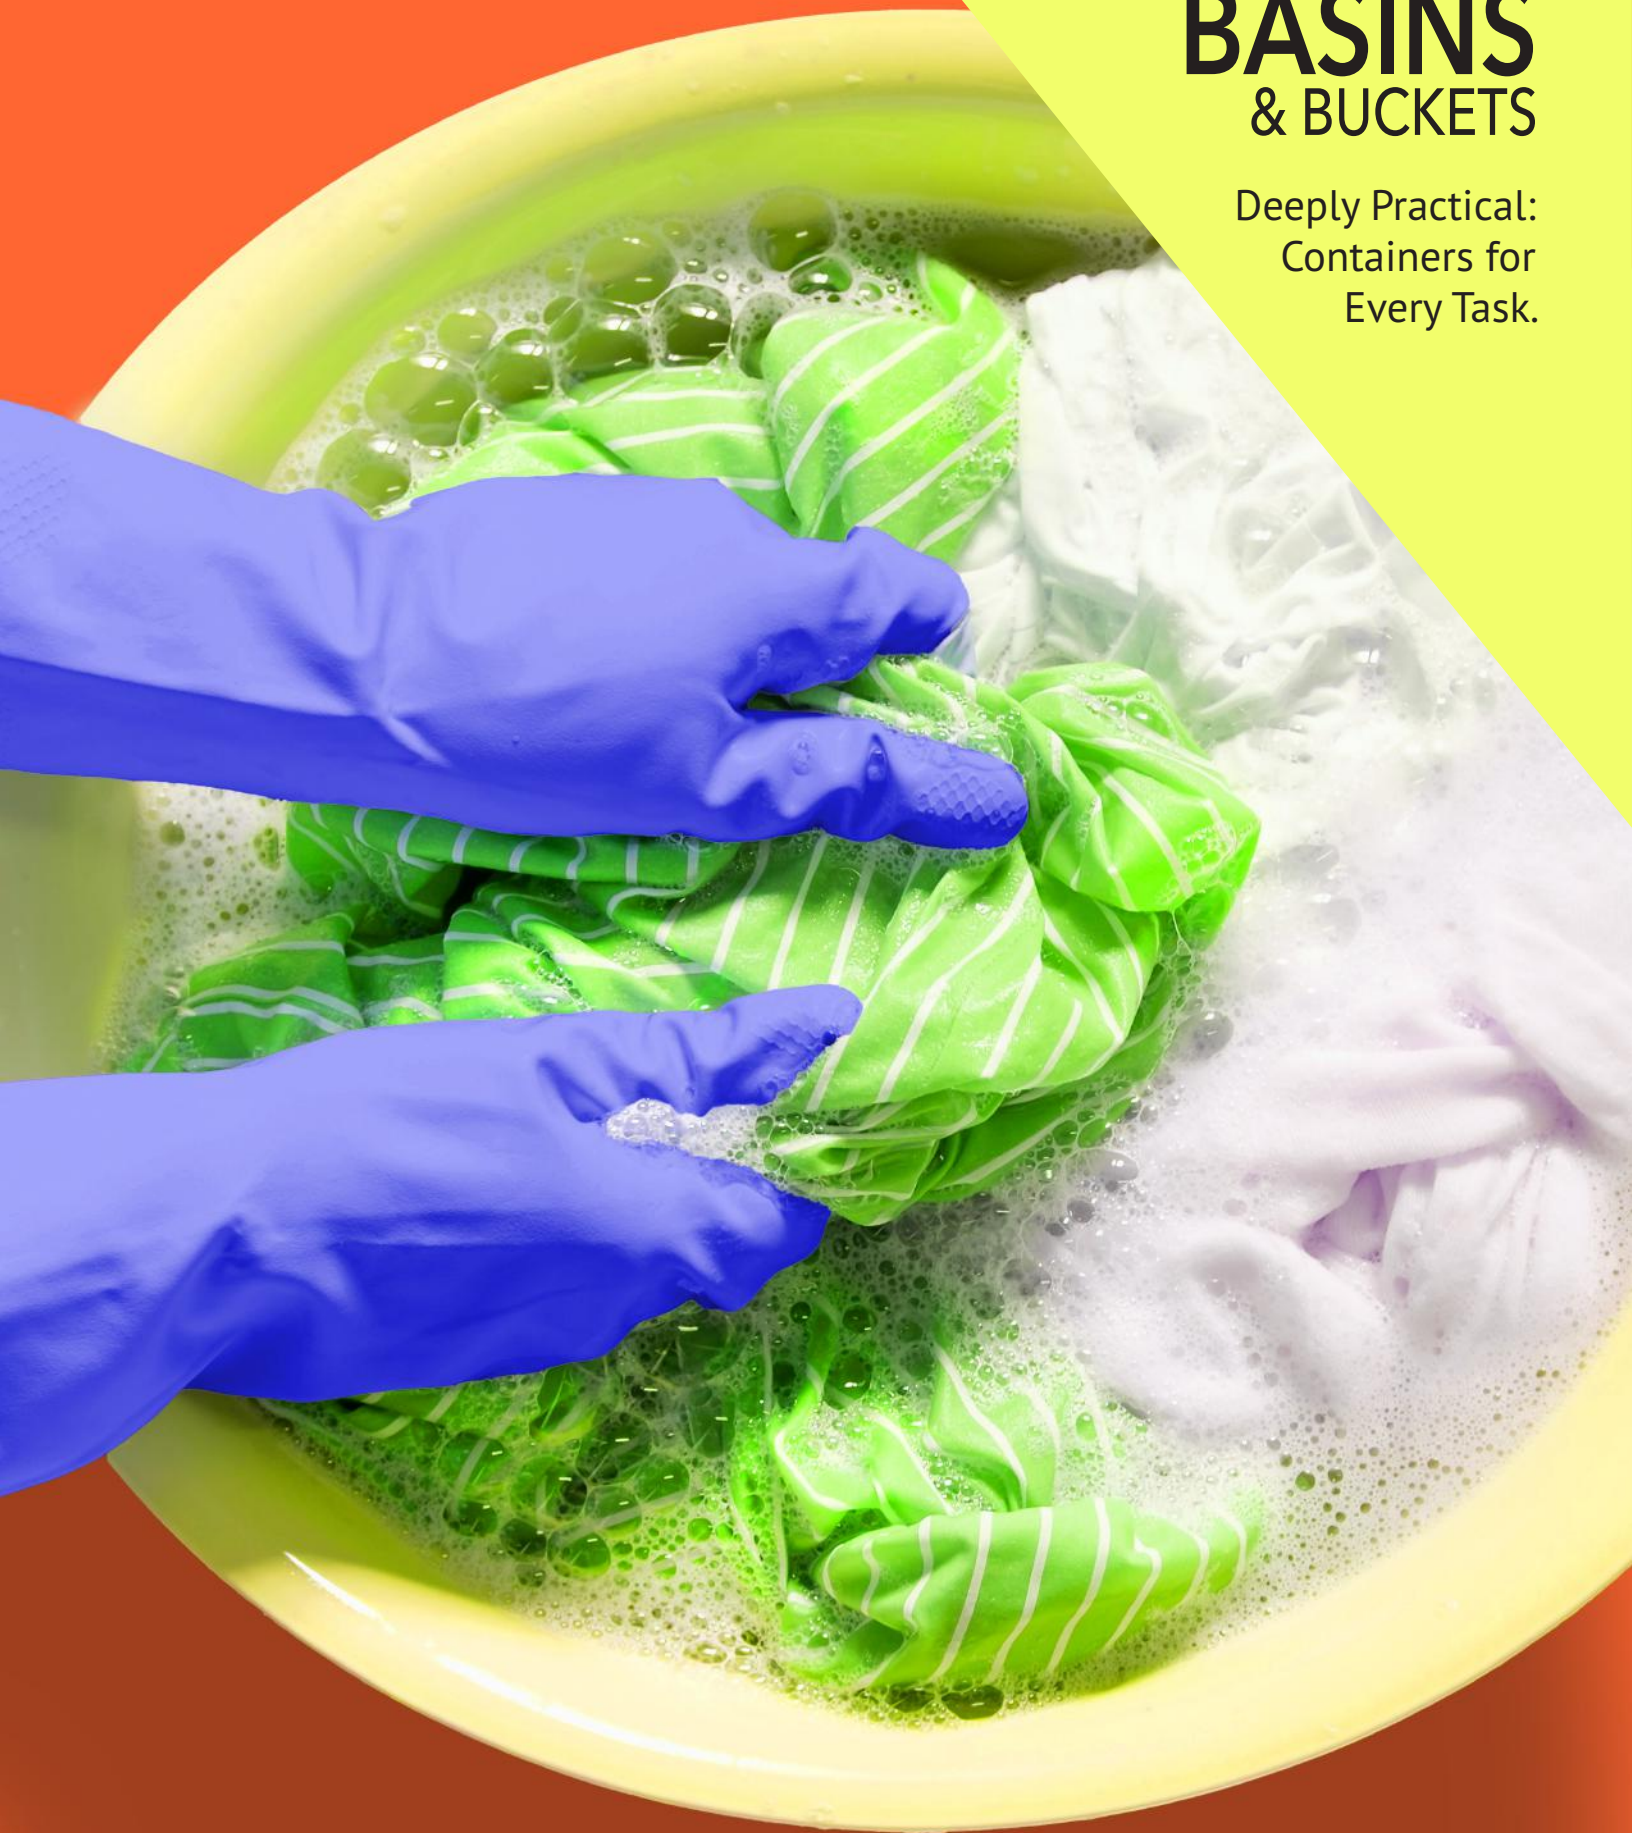

Basins & Buckets..... 5

Brushes..... 9

Sponges..... 19

Cleaning Supplies..... 23

BASINS & BUCKETS

Deeply Practical:
Containers for
Every Task.

**BH-78825-24**

Plastic Black Basin
22.24 x 9 x 15.74 inches
Pack: 24 | Case: 24