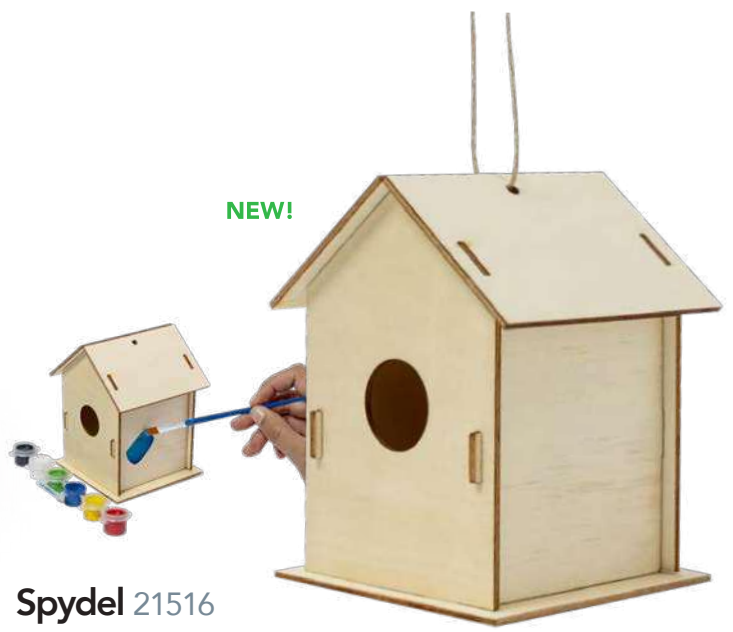

11.3 x 11.3 x 0.5 cm 200 / 100
Print Code: D(4), L1

NEW!

Yilmax 21447

Tirelire. Bois. 5 Marqueurs Inclus.
Money Box. Wood. 5 Markers Included.

Consult. 100 / 50 Print Code: D(4), L1

H

WHEAT STRAW

Ashen 20369

Frisbee. Paille de Blé/ ABS. 6 Marqueurs Inclus.
Frisbee. Wheat Straw/ ABS. 6 Markers Included.

23 x 1.8 cm 100 / 50 Print Code: F(1)

NEW!

Spydel 21516

Maison d'Oiseau. Bois. 6 Peintures et 1 Pinceau Inclus.
Birdhouse. Wood. 6 Paints and 1 Brush Included.