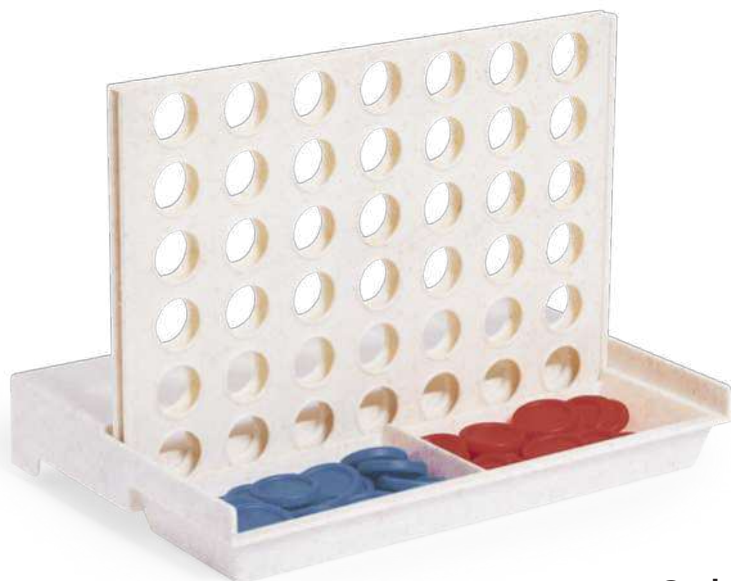

Cissex 20398

Jeu. Paille de Blé/ ABS. 42 Pièces.

Game. Wheat Straw/ ABS. 42 Pieces.

📏 18 x 12.5 x 2.8 cm 📦 100 / 50 🖨️ Print Code: D(1), W