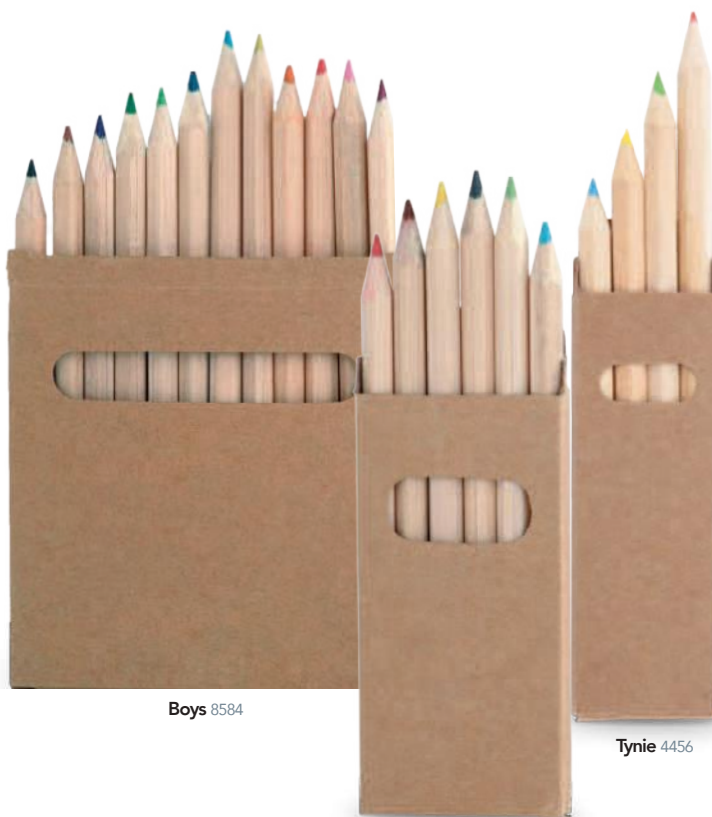

Boys 8584

Boîte Crayons. Carton Recyclé. 12 Crayons.

Pencil Set. Recycled Cardboard. 12 Pencils.

9 x 9 x 1 cm 250 / 25 Print Code: A(4), W

KIDS

Girls 8585

Boîte Crayons. Carton Recyclé. 6 Crayons.

Pencil Set. Recycled Cardboard. 6 Pencils.

4.5 x 9 x 0.8 cm 500 / 25 Print Code: A(4)

Tynie 4456

Boîte Crayons. Carton Recyclé. 4 Crayons.

Pencil Set. Recycled Cardboard. 4 Pencils.

3 x 9 x 0.8 cm 1000 / 50 Print Code: A(4)

Boys 8584

Tynie 4456

Girls 8585

Pichi 8719

Boîte Crayons. Carton Recyclé. 6 Crayons.

Crayon Set. Recycled Cardboard. 6 Crayons.

5.3 x 9 x 0.9 cm 250 / 25 Print Code: A(4)

Pixi 3641

Set. Carton Recyclé. 13 Pièces.

Set. Recycled Cardboard. 13 Pieces.

Ø 4.6 x 10 cm 200 / 10 Print Code: A(4), W

Baby 9162

Set. Carton Recyclé. 7 Pièces.

Set. Recycled Cardboard. 7 Pieces.

Ø 2.7 x 10.2 cm 400 / 50 Print Code: A(4), W