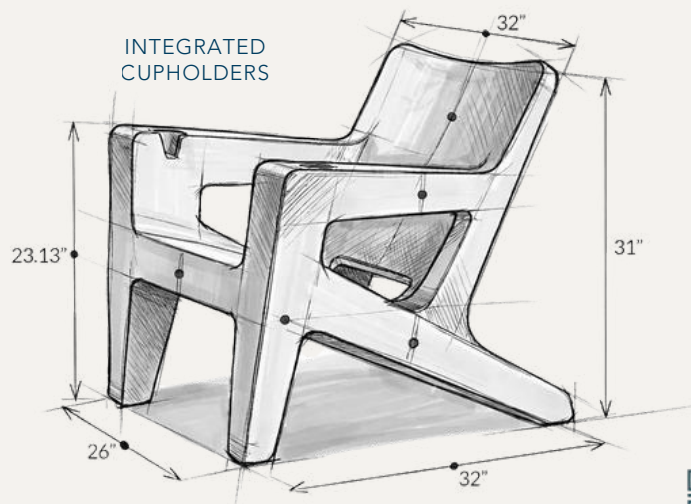

Custom Colors Available  
hello@tupelogoods.com

Made in the USA · 5 Year Warranty · Gloss Finish · In-Pool Compatible · UV Stable

Material	Polyethylene
Weight	35 lbs
Dimensions	32" x 32" x 31"
In-Pool Depth	11" or less
Weight Capacity	500 lbs
Pallet Capacity	4 per Pallet