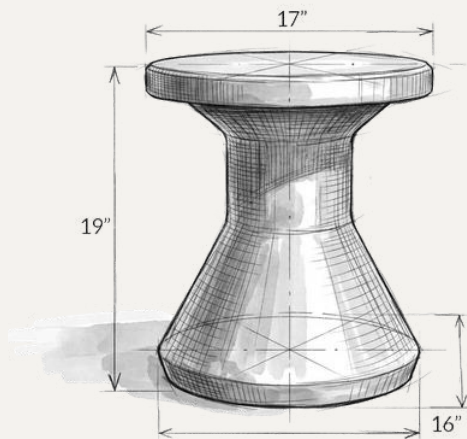

Available Colors

Highcloud White SKU: 8254-700	Vintage Orange SKU: 8254-730
Concrete Gray SKU: 8254-710	Seafoam SKU: 8254-720
Sandstone SKU: 8254-740	Moss SKU: 8254-800
Ivory SKU: 8254-760	Tempranillo SKU: 8254-805
Taupe SKU: 8254-820	Marigold SKU: 8254-790
Clay SKU: 8254-810	Cactus SKU: 8254-780
	Sea Glass SKU: 8254-770

Custom Colors Available
hello@tupelogoods.com

Made in the USA · 5 Year Warranty · Gloss Finish · In-Pool Compatible · UV Stable

Material	Polyethylene
Weight	10 lbs
Dimensions	HT: 19" DIA: 17"
In-Pool Depth	12" or less
Weight Capacity	250 lbs
Pallet Capacity	16 per Pallet