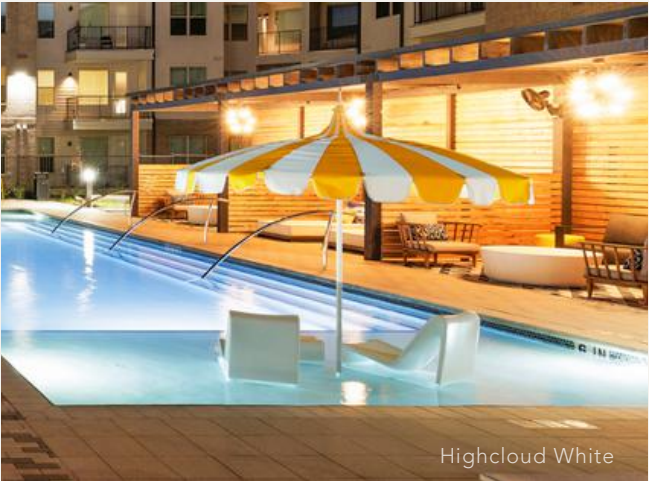

The Loop Lounge Chair