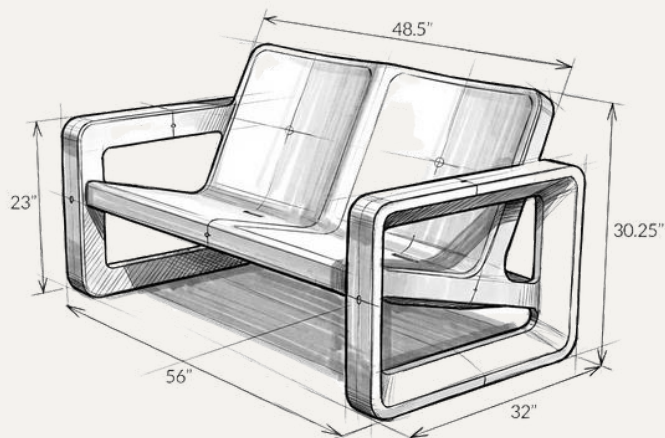

Made in the USA · 5 Year Warranty · Gloss Finish · In-Pool Compatible · UV Stable

Material	Polyethylene
Weight	70 lbs
Dimensions	56" x 32" x 31"
In-Pool Depth	11" or less
Weight Capacity	800 lbs
Pallet Capacity	2 per Pallet