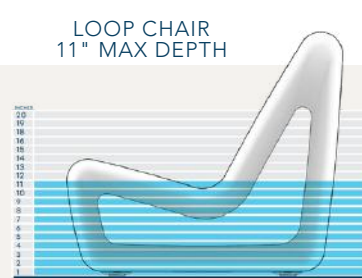

# In-Pool Ready

Tupelo chairs can be used on the ledge of a well-maintained pool. Each style has a recommended maximum water depth. We do not recommend exceeding these depths. Chairs can be filled with water through the Quick-Fill Hatches located on the bottom of each design when used in pools.

LINE CHAISE 9" MAX DEPTH

LINE CHAIR & OTTOMAN 8" MAX DEPTH

FLUENT SIDE TABLE 12" MAX DEPTH

BASK 11" MAX DEPTH

LOOP CHAIR 11" MAX DEPTH

LOOP TABLE 8" MAX DEPTH

DECK 11" MAX DEPTH

DECK CHAISE 9" MAX DEPTH

# The Fluent Side Table

The Fluent Side Table is the companion that every great lounge chair needs. With all the seating styles and postures Tupelo has to offer, the Fluent Side Table is designed to truly be a one-size-fits-all solution. The size and height is ideal for all occasions. The aesthetic is tailored to integrate with all design styles. That's why we call it Fluent. It speaks all design languages.