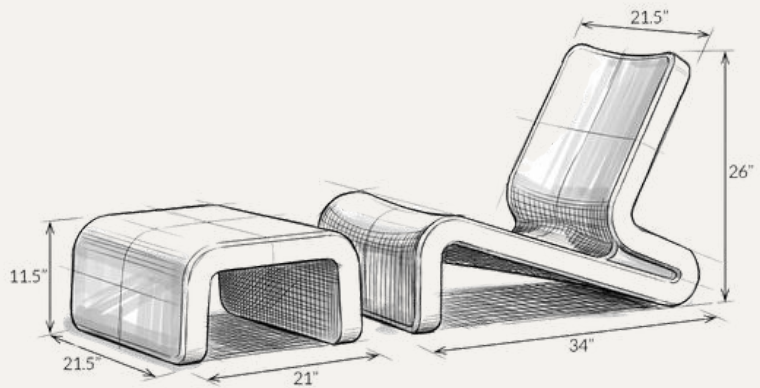

Made in the USA · 5 Year Warranty · Gloss Finish · In-Pool Compatible · UV Stable

Material	Polyethylene
Weight	26 lbs
Dimensions	34" x 21.5" x 26"
In-Pool Depth	8" or less
Weight Capacity	500 lbs
Pallet Capacity	6 per Pallet