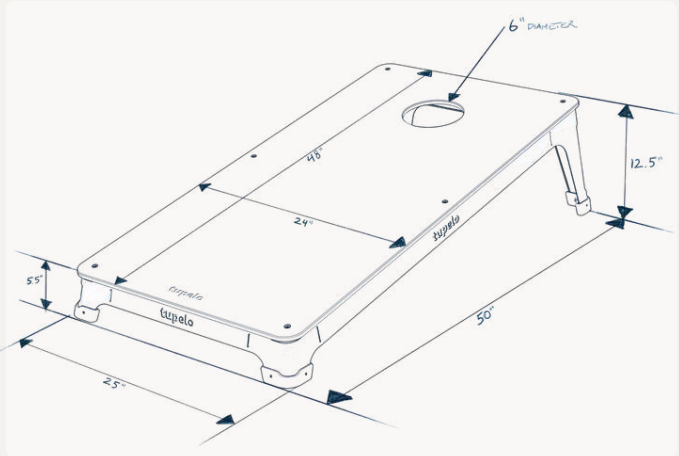

Extra Bag Set  
SKU: 8750-500

Weather Proof · 3 Year Warranty · Available Customization · UV Stable

Board Material	HPL Composite
Frame Material	Powder-coated steel
Bag Materials	Polyester Fabric Polymer Pellet Fill
Weight	Single Board: 46 lbs Board Set in Box: 106 lbs
Board Dimensions	Regulation 4'x2'
Custom Process	Laser Engrave (No Color)
Pallet Capacity	8 per Pallet