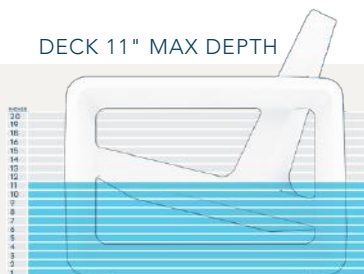

LINE CHAISE 9" MAX DEPTH

LINE CHAIR & OTTOMAN 8" MAX DEPTH

FLUENT SIDE TABLE 12" MAX DEPTH

BASK 11" MAX DEPTH

LOOP CHAIR 11" MAX DEPTH

LOOP TABLE 8" MAX DEPTH

DECK 11" MAX DEPTH

DECK CHAISE 9" MAX DEPTH