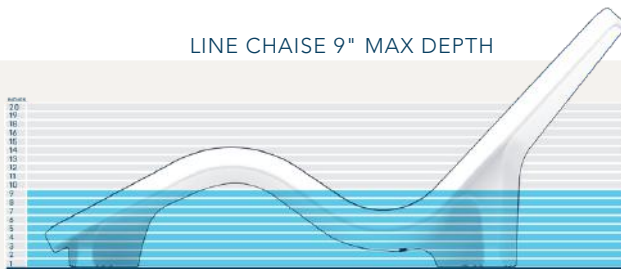

LINE CHAISE 9" MAX DEPTH