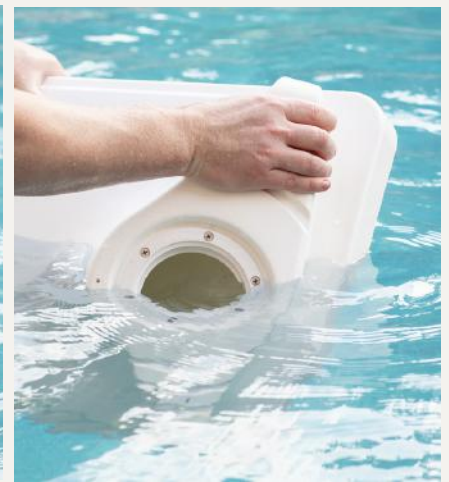

Line Chaise Lounge