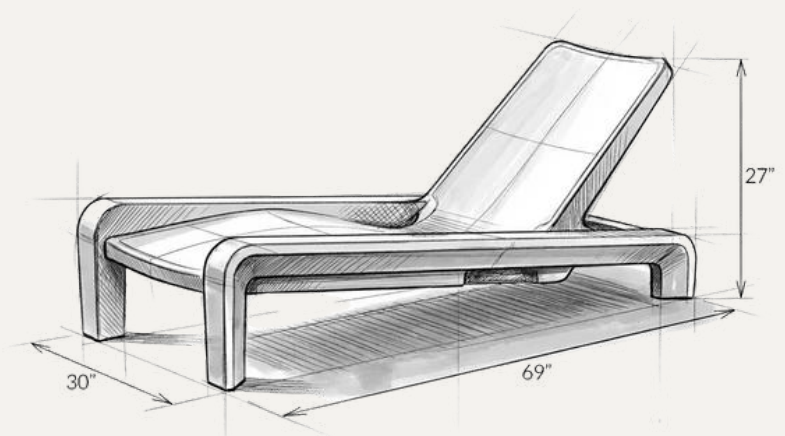

Made in the USA · 5 Year Warranty · Gloss Finish · In-Pool Compatible · UV Stable

Material	Polyethylene
Weight	57 lbs
Dimensions	69" x 30" x 27"
In-Pool Depth	9" or less
Weight Capacity	500 lbs
Pallet Capacity	2 per Pallet