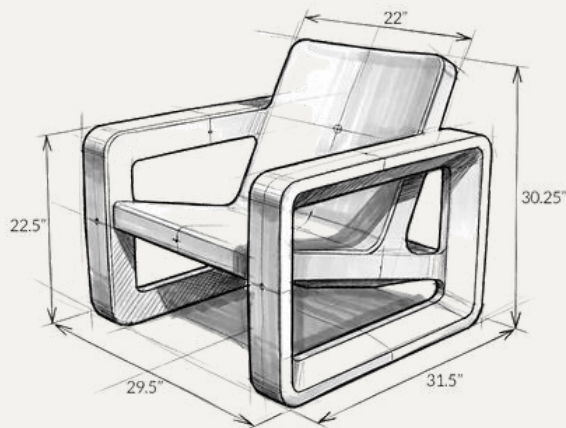

Custom Colors Available  
hello@tupelogoods.com

Made in the USA · 5 Year Warranty · Gloss Finish · In-Pool Compatible · UV Stable

Material	Polyethylene
Weight	39 lbs
Dimensions	30" x 32" x 31"
In-Pool Depth	11" or less
Weight Capacity	500 lbs
Pallet Capacity	4 per Pallet