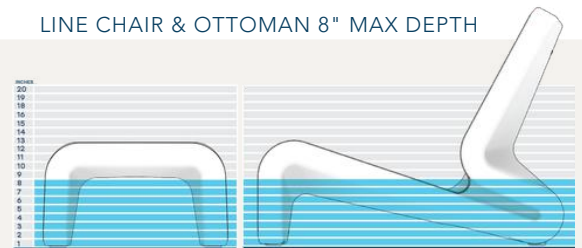

# In-Pool Ready

Tupelo chairs can be used on the ledge of a well-maintained pool. Each style has a recommended maximum water depth. We do not recommend exceeding these depths. Chairs can be filled with water through the Quick-Fill Hatches located on the bottom of each design when used in pools.

LINE CHAISE 9" MAX DEPTH

LINE CHAIR & OTTOMAN 8" MAX DEPTH

FLUENT SIDE TABLE 12" MAX DEPTH

BASK 11" MAX DEPTH

LOOP CHAIR 11" MAX DEPTH

LOOP TABLE 8" MAX DEPTH

DECK 11" MAX DEPTH

DECK CHAISE 9" MAX DEPTH