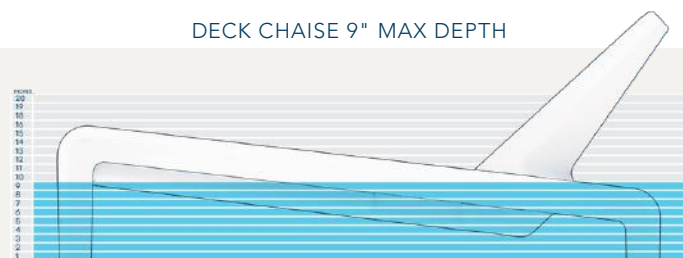

LINE CHAISE 9" MAX DEPTH

LINE CHAIR & OTTOMAN 8" MAX DEPTH

FLUENT SIDE TABLE 12" MAX DEPTH

BASK 11" MAX DEPTH

LOOP CHAIR 11" MAX DEPTH

LOOP TABLE 8" MAX DEPTH

DECK 11" MAX DEPTH

DECK CHAISE 9" MAX DEPTH

COLORS RECOMMENDED FOR IN-POOL USE INCLUDE HIGHCLOUD WHITE, IVORY, CONCRETE GRAY, AND SANDSTONE