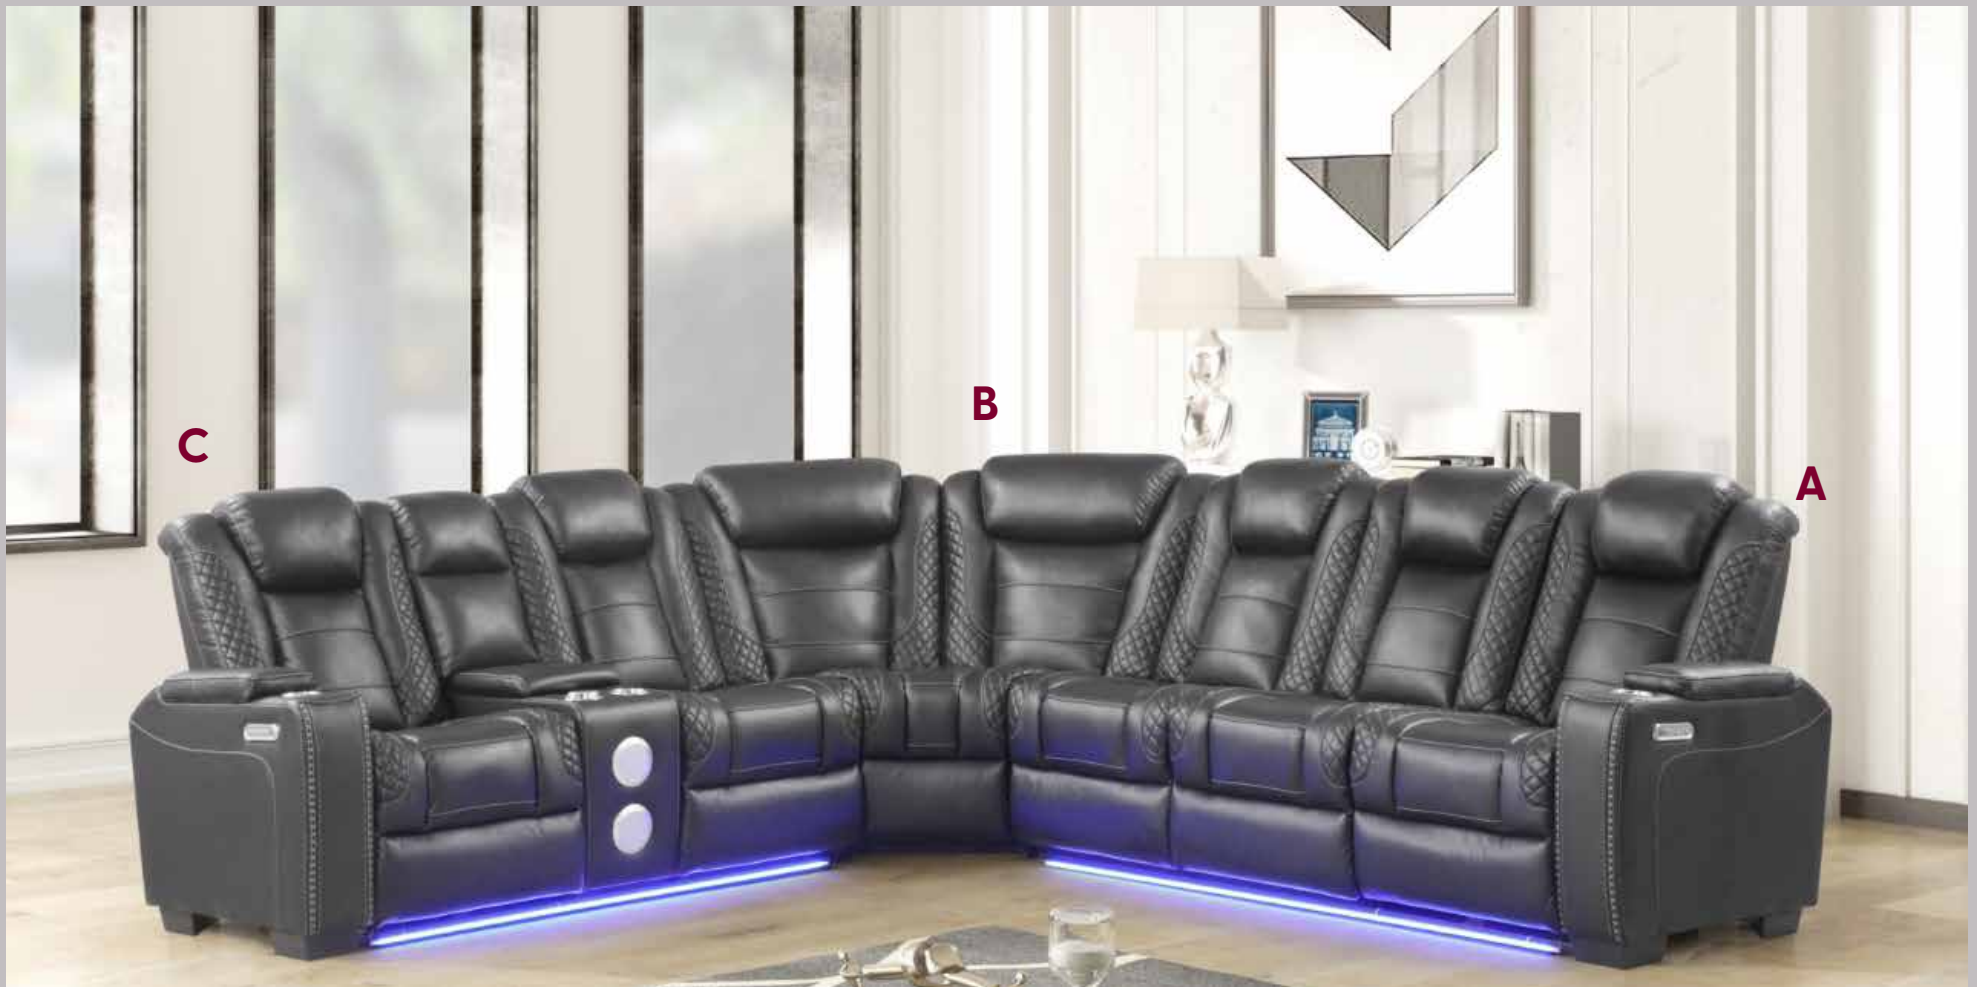

JOURNEY SECTIONAL POWER

A. 602094	LAF Power Love Seat	68 x 39 x 40
B. 602096	Wedge	67 x 39 x 40
C. 602097	RAF Power Sofa	78 x 39 x 40

- Grey Leather Air LAF Power Loveseat w/ Console w/ Power Headrest (1 Motor) w/ Light Belt w/ Bluetooth Speaker, Armrest with Big Storage, Switch w/ USB Charging
- RAF Power Sofa w/ Drop Down Table w/ Power Headrest (1 Motor) w/ Light Belt w/ Reading Light w/ Wireless USB Charging, Armrest With Big Storage, Switch with USB Charging

GENERATION TRADE