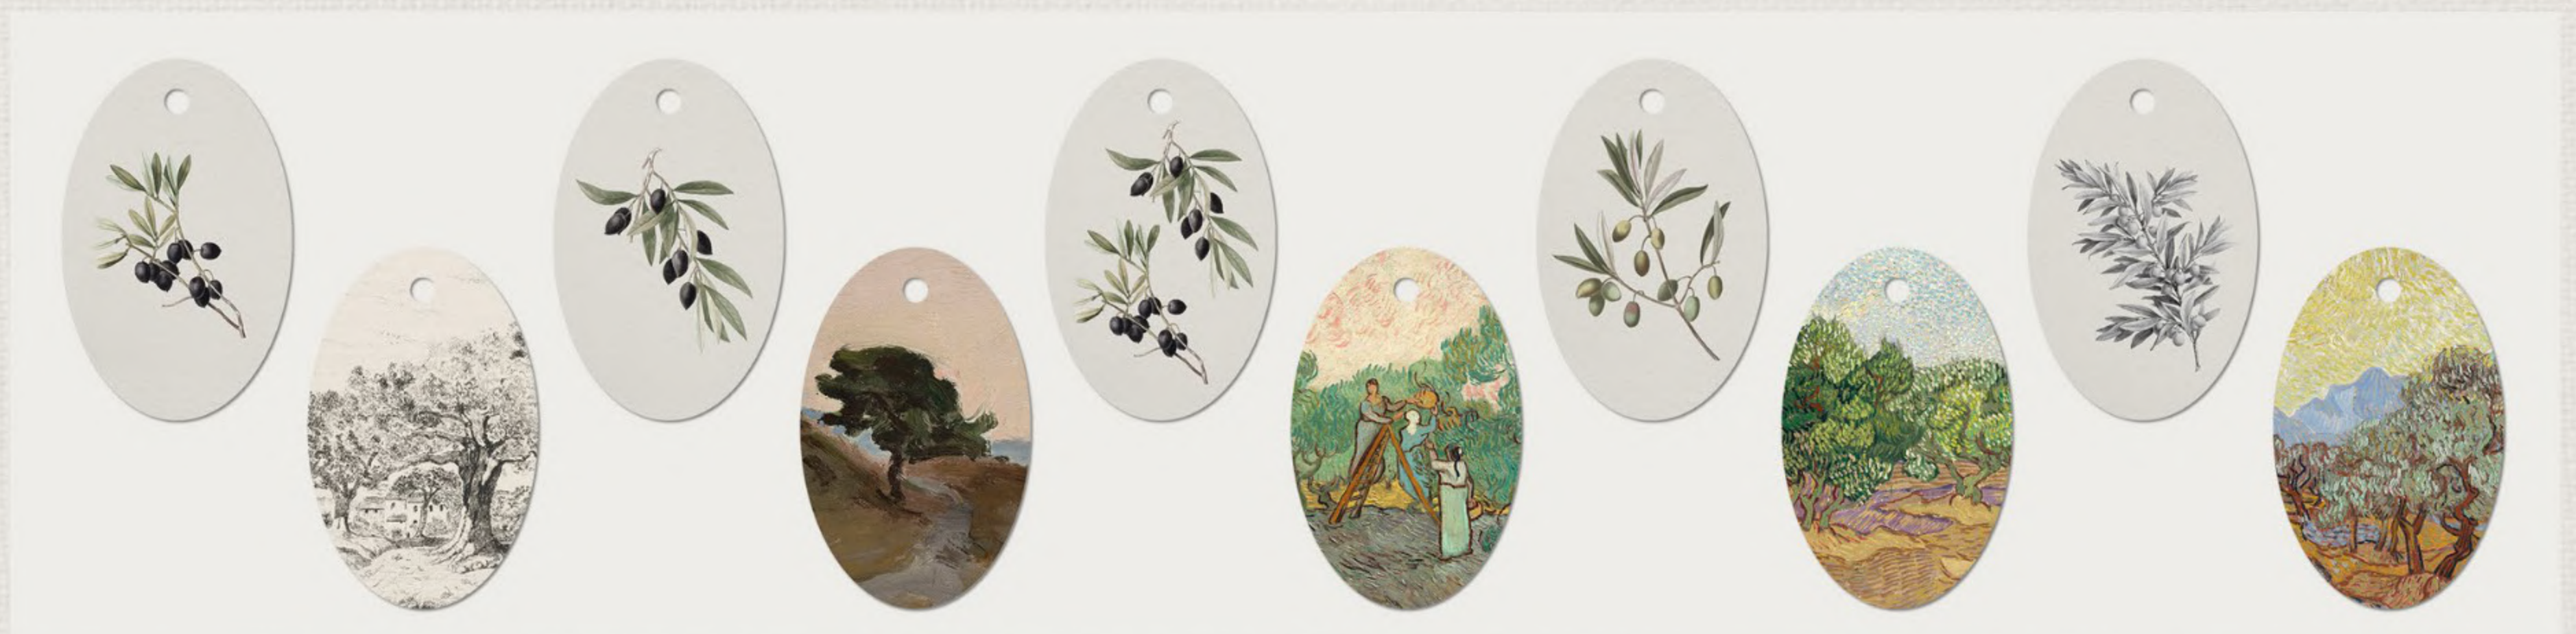

GIFT TAGS

Printed on 110 lb. smooth matte paper.

1.75x2.75 in. oval cut, punched and with white strings.

Tags feature Avery Home logo on the back, dual branding upgrade available.