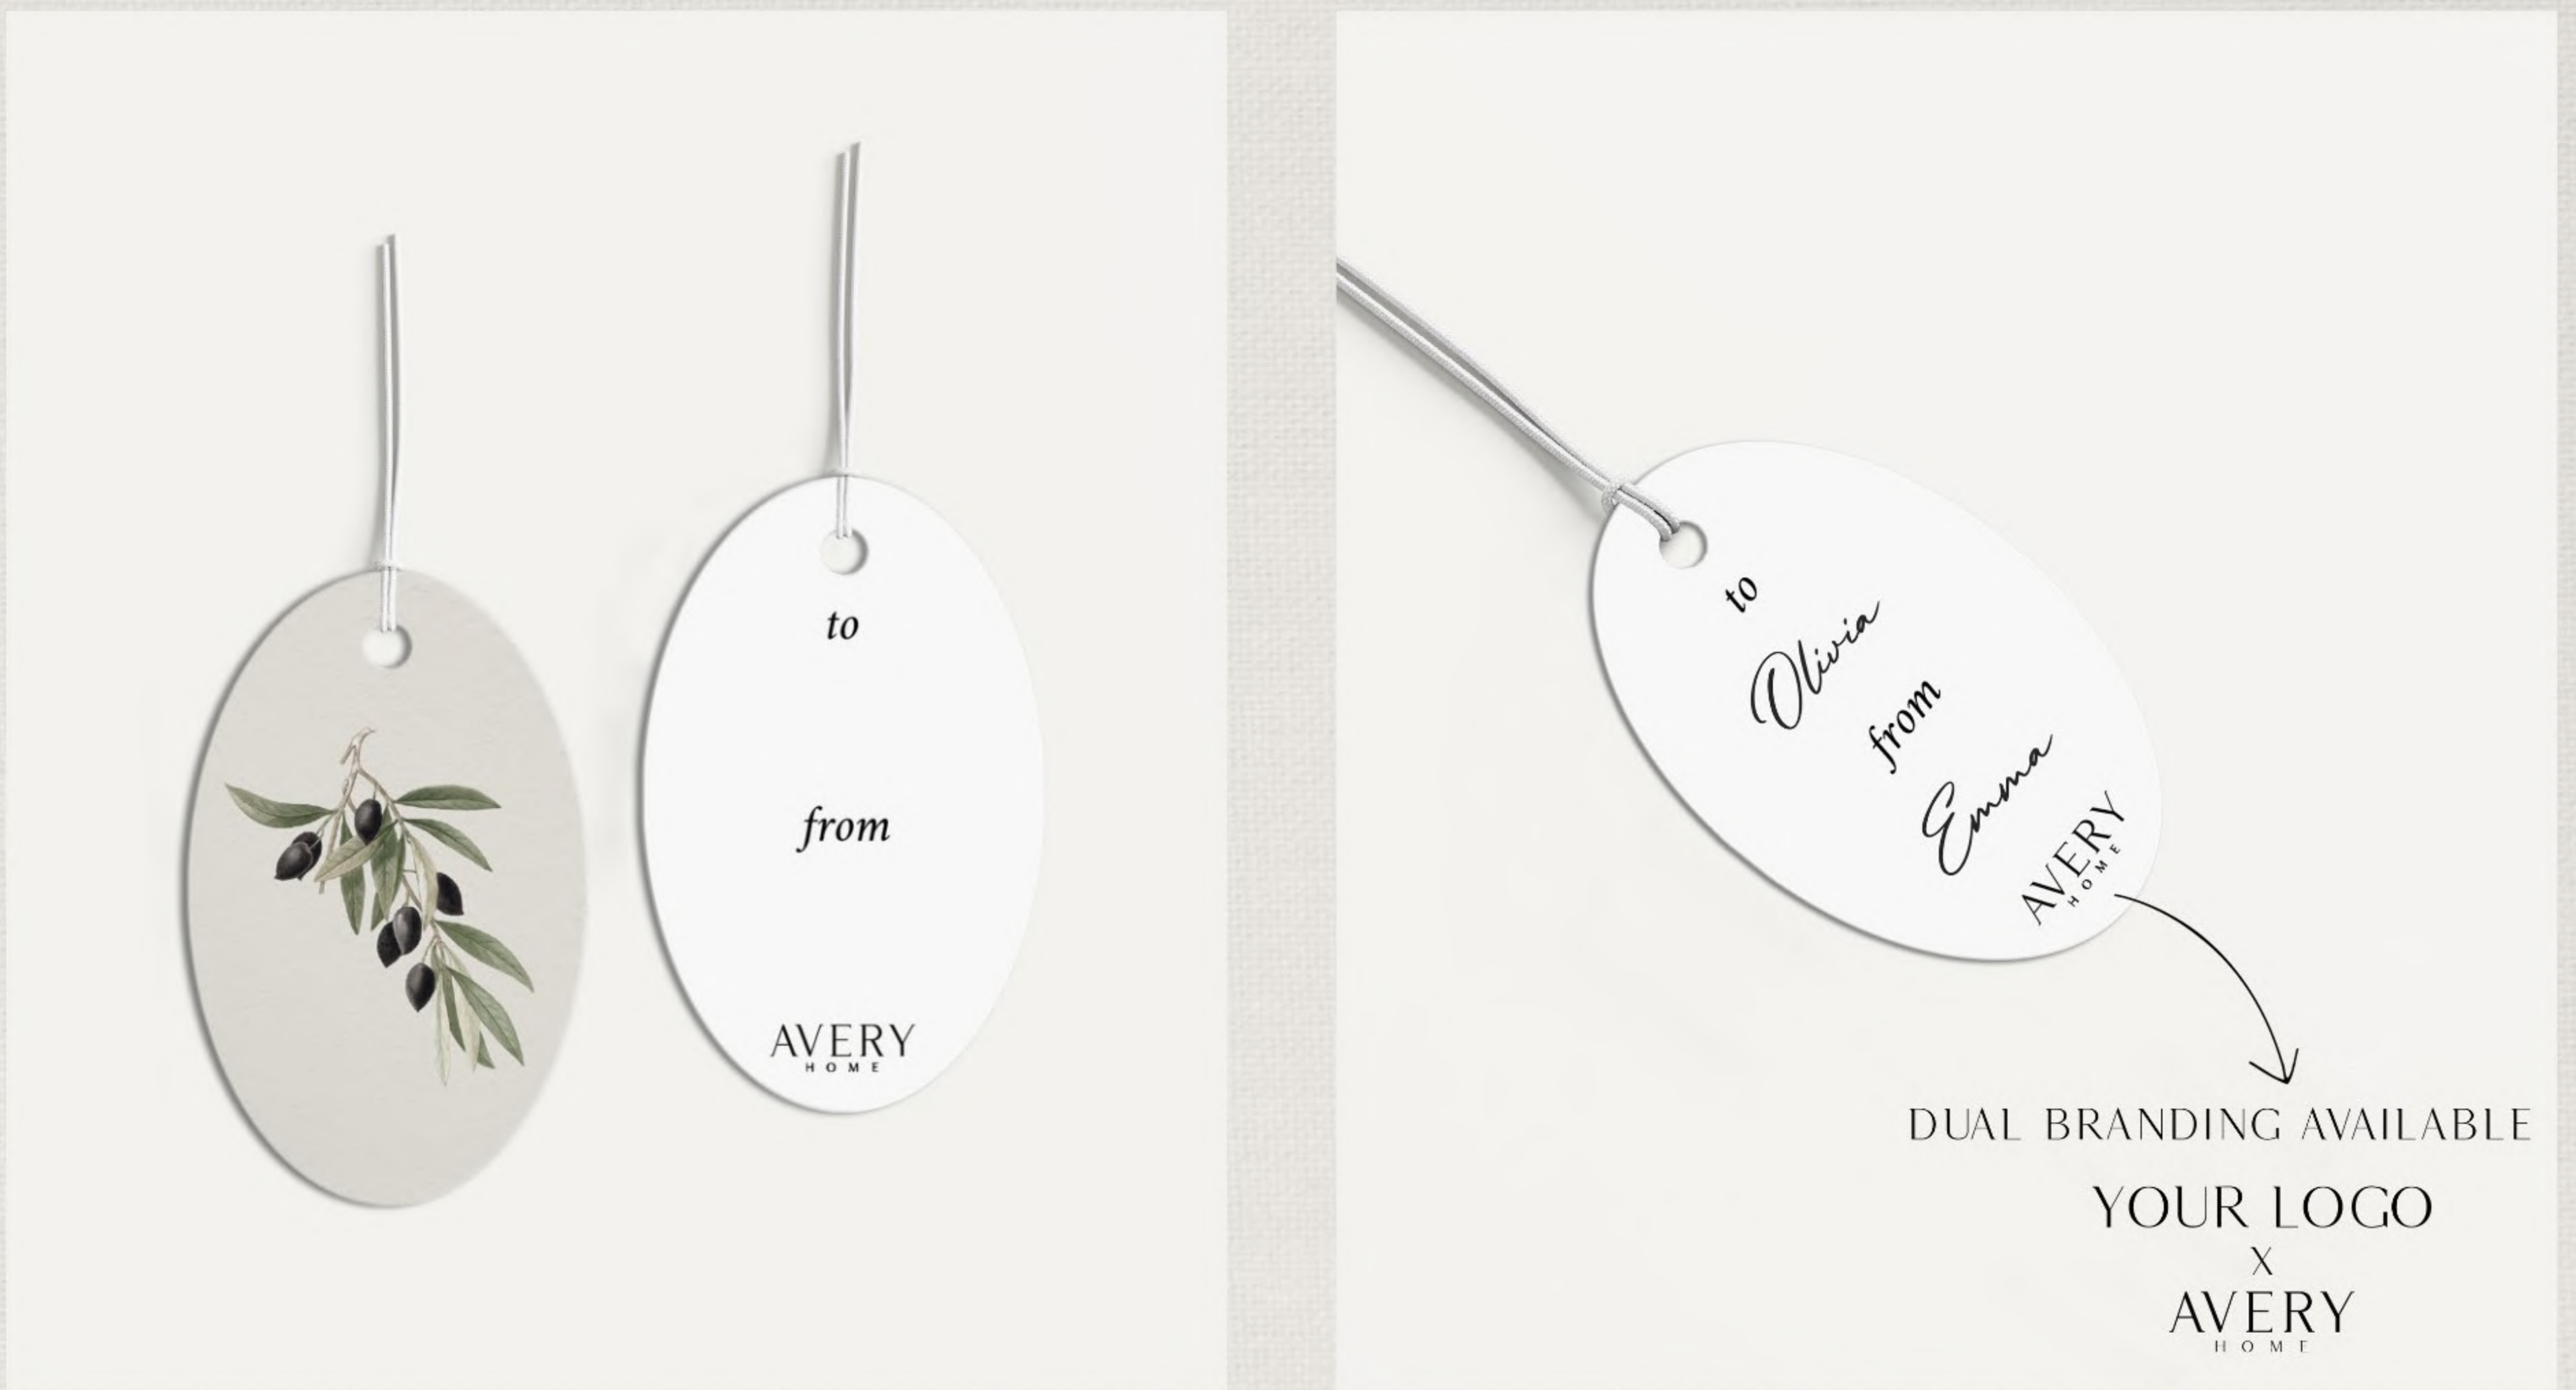

# GIFT TAGS

---

*Printed on 110 lb. smooth matte paper.*

*1.75x2.75 in. oval cut, punched and with white strings.*

*Tags feature Avery Home logo on the back, dual branding upgrade available.*