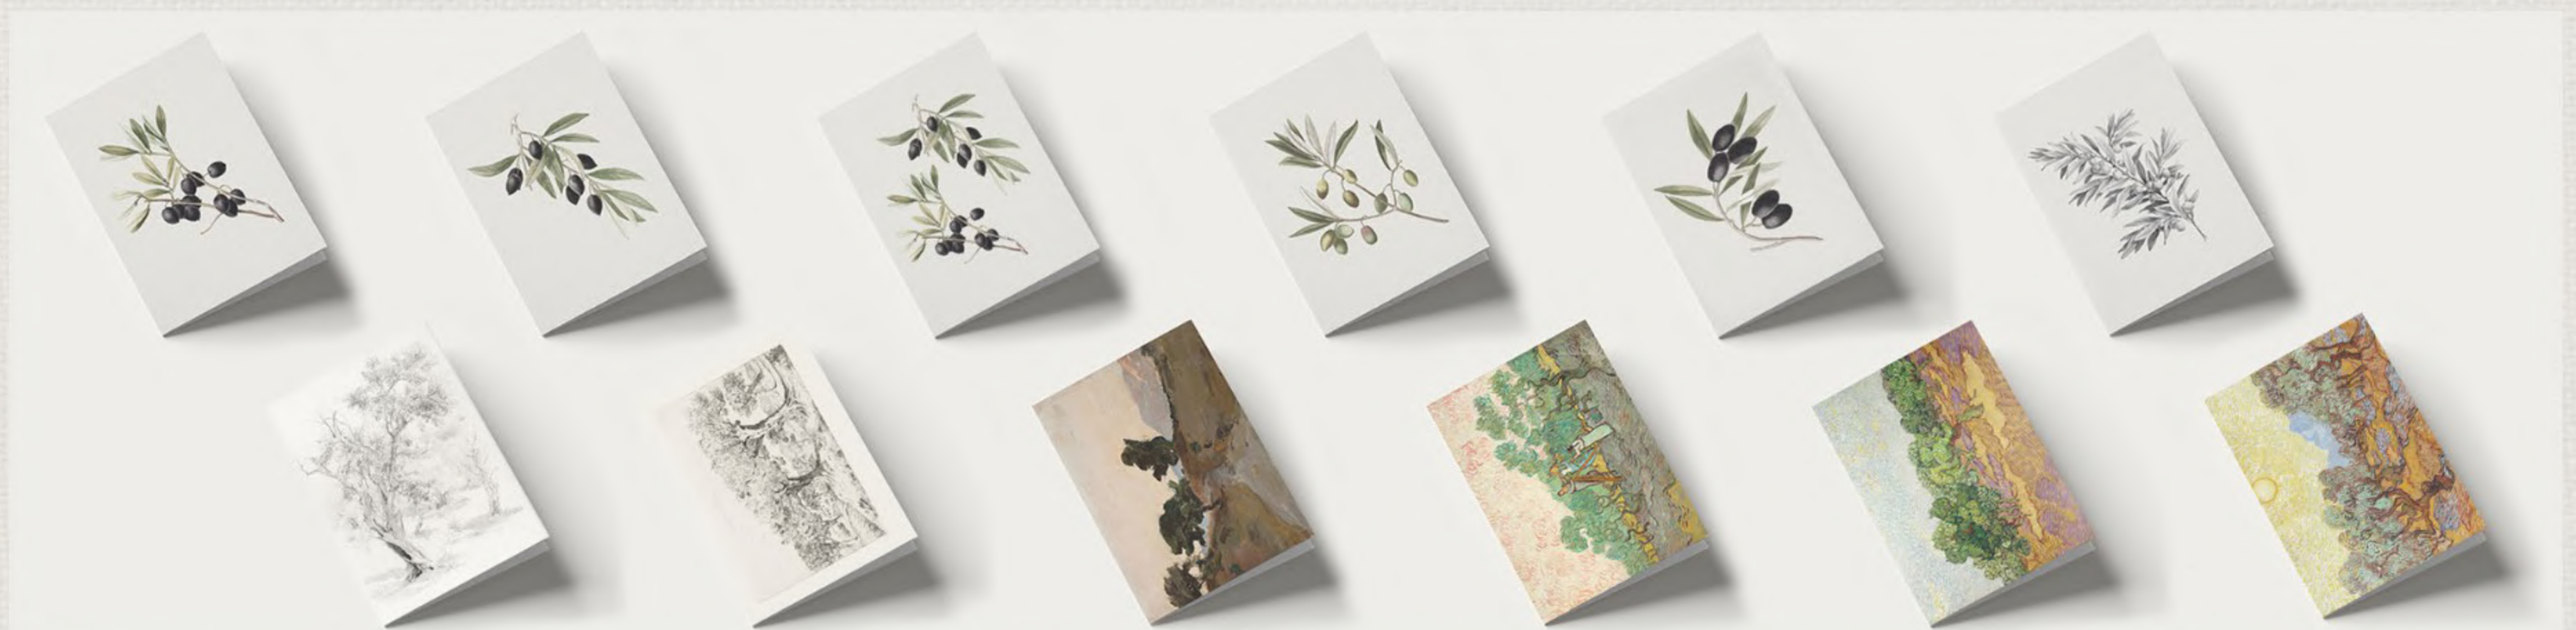

FOLDED CARDS

Printed on 110 lb. smooth matte paper.

2.5x3.5 in. folded gift cards with artist and artwork names on the back.

Cards feature Avery Home logo on the back, dual branding upgrade available.

Envelope add-on available.