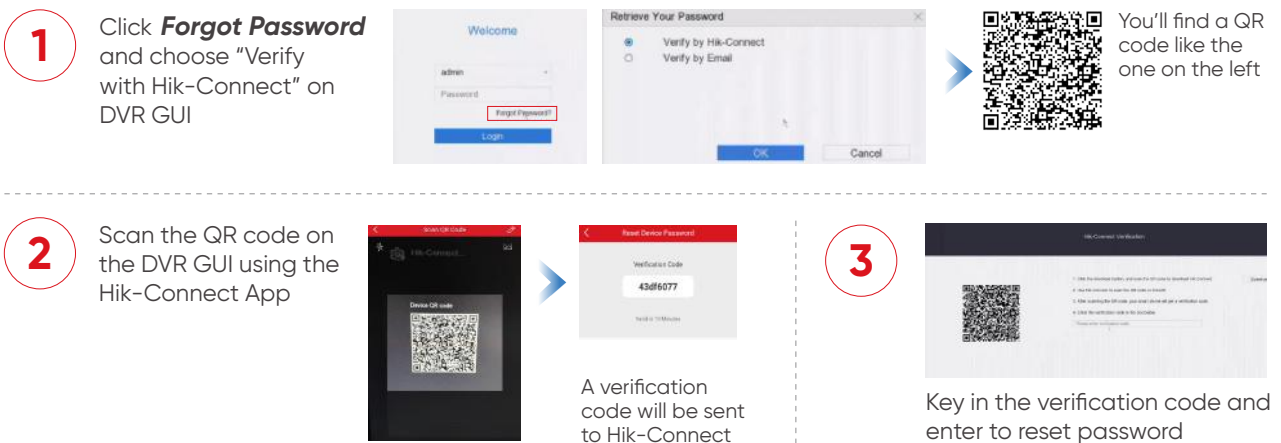

C Resetting Your Password Using Hik-Connect

Only available with DVRs previously linked to Hik-Connect

Headquarters
No.555 Qianmo Road, Binjiang District,
Hangzhou 310051, China
T +86-571-8807-5998
overseasbusiness@hikvision.com