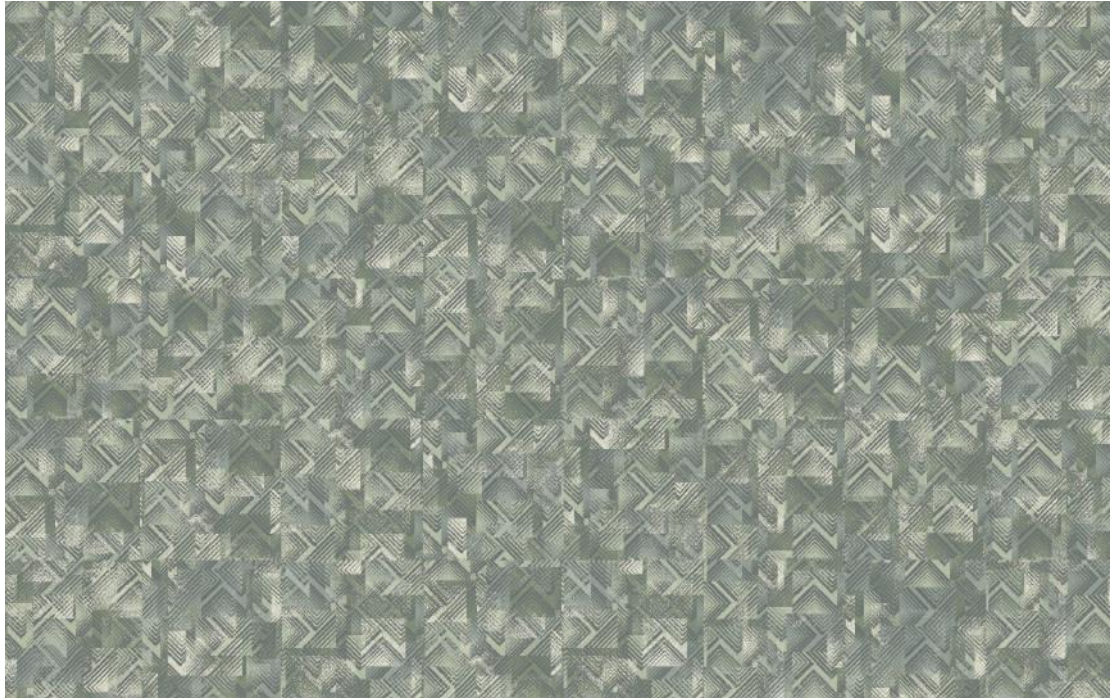

## Stained Glass

The stratified design overlays seasonal landscapes viewed through the window and glitters like stained glass.

6201-GRY

6201-BGE

## Kaleidoscope

The various colors and shapes resemble the imagery inside a rotating kaleidoscope.

6202-GRY

6206-AME

6206-AME