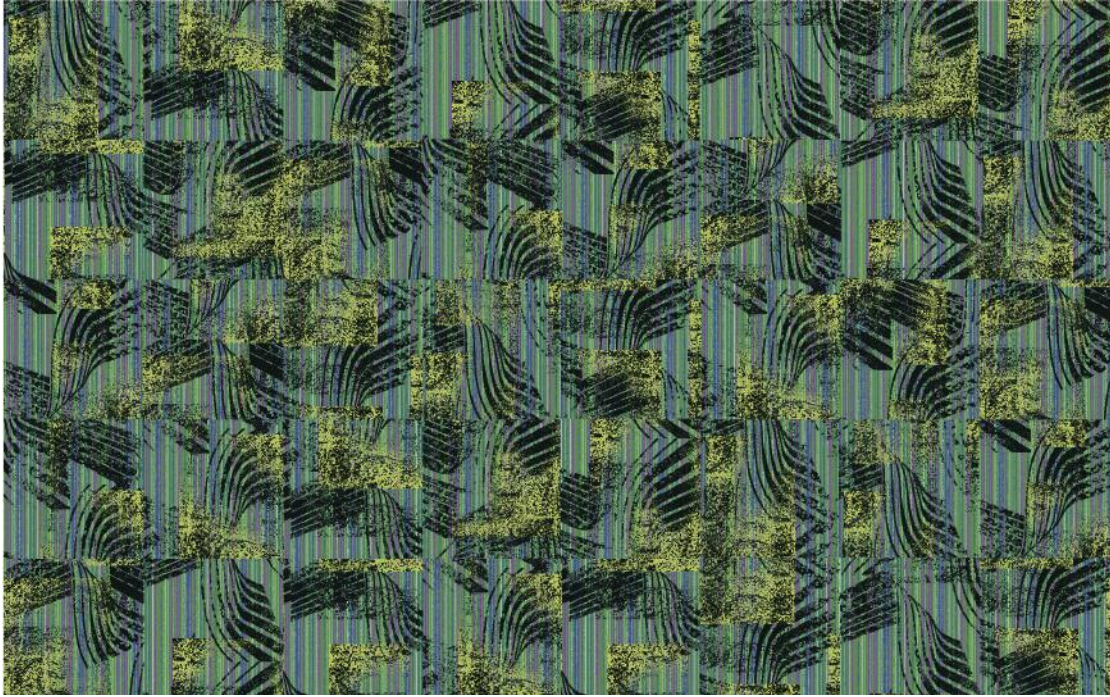

Flap

This magical design has presence like a bird flapping its wings in the sun, forest and darkness.