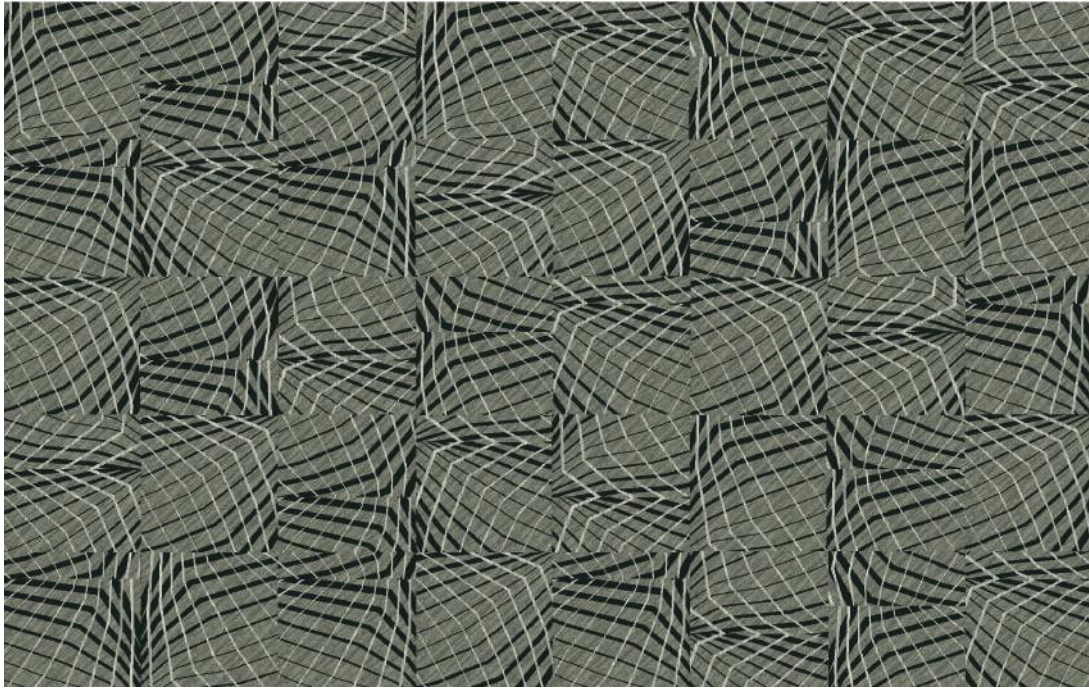

## Flap

This magical design has presence like a bird flapping its wings in the sun, forest and darkness.

6218-GRN

6218-GRY

6218-BLU