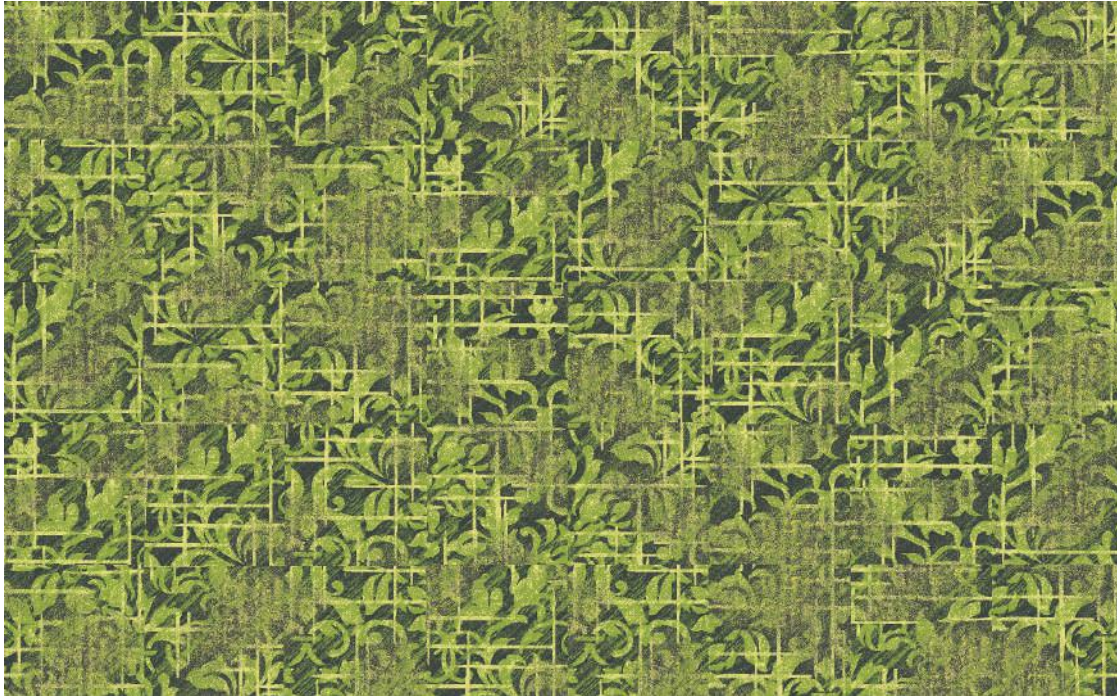

## Dune

The various slopes of large sand dunes take on a different look by the season and time of day.

6213-BLK

6213-GRY

6213-PLB

## Amber

This design has the depth and high-grade look of amber in how it changes in the light.

6214-BLK

6214-RED