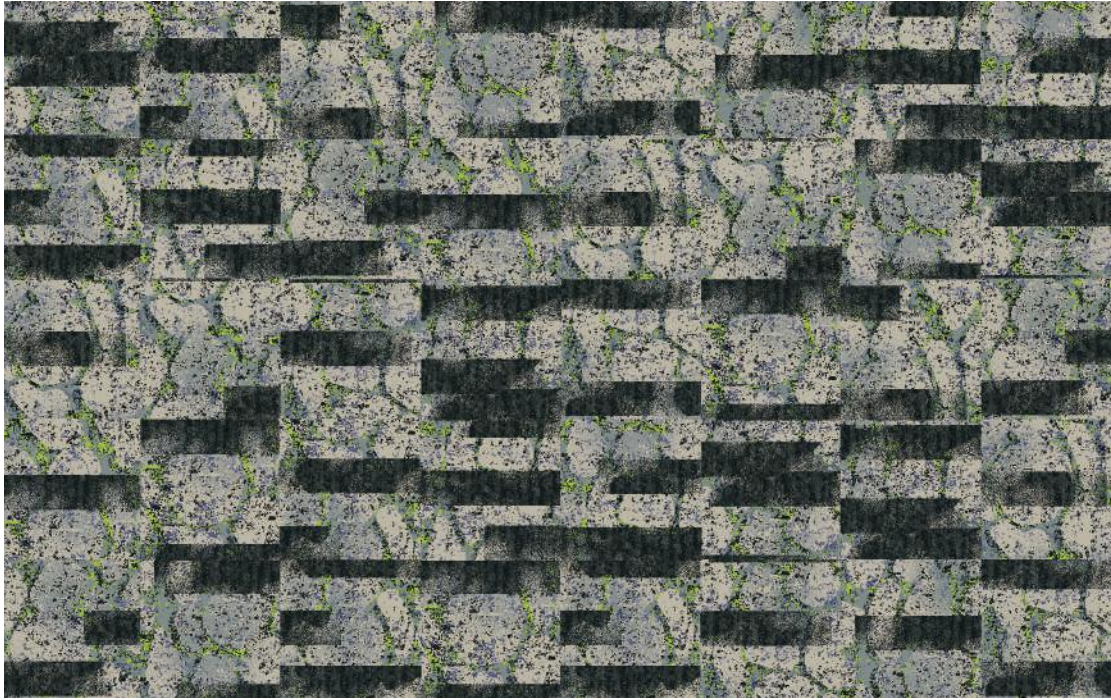

## Fusuma

This design encapsulates the bold movements of tree limbs rustling in the wind, like those painted on sliding doors.

6209-BGE

6209-GRY