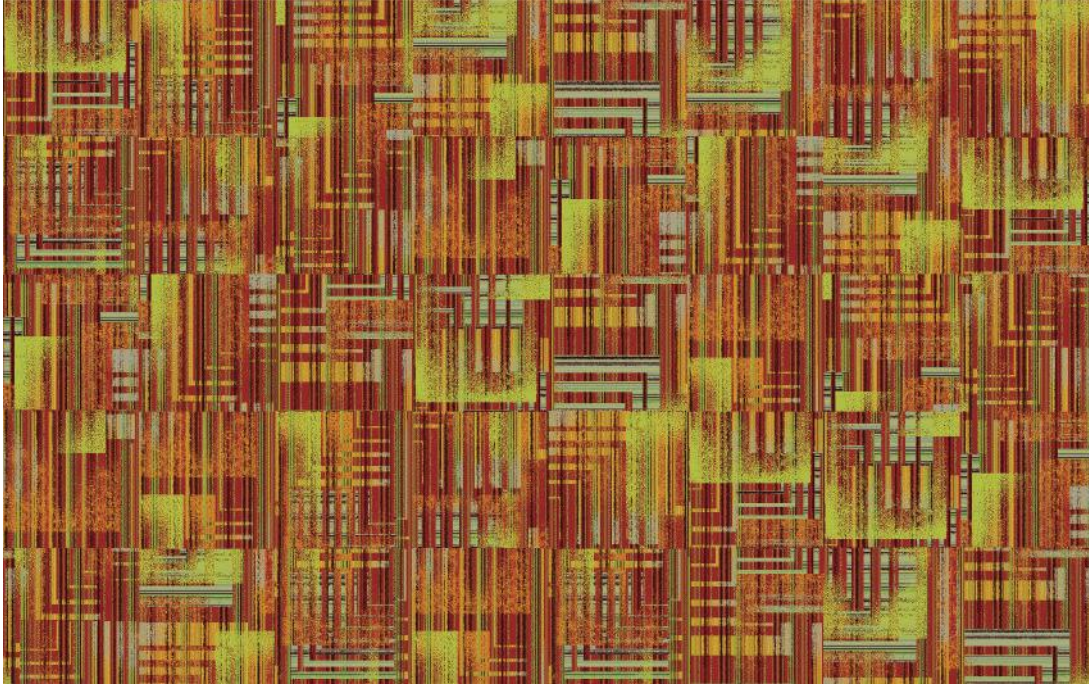

## Snow Feather

The elaborate design changes endlessly similar to powder snow falling like feathers from the sky.

6204-BLK

6204-TRQ

## Aurora

This dynamic design of multifarious colors and shapes replicates the auroras that brighten up the wintry nights around North Pole.

6220-RED

6220-BLU

6220-GRN