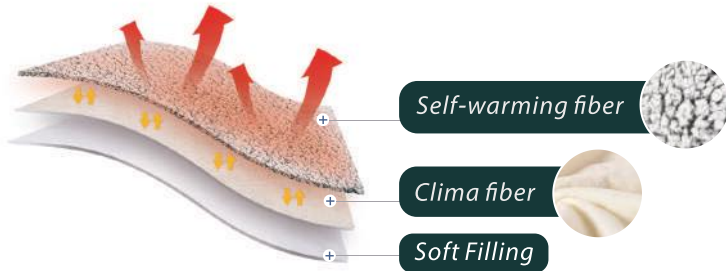

8 720986 400176

#17737

Dog bed L
100x75x5cm.

8 718591 251238

SELF-WARMING DOG BEDS

How does it work?

This multiple layered bed provides double functioning warmth thanks to the self warming Clima fiber.

- Keeps the temperature between 25-30°
- Dry and breathable fabric
- Lightweight and comfortable