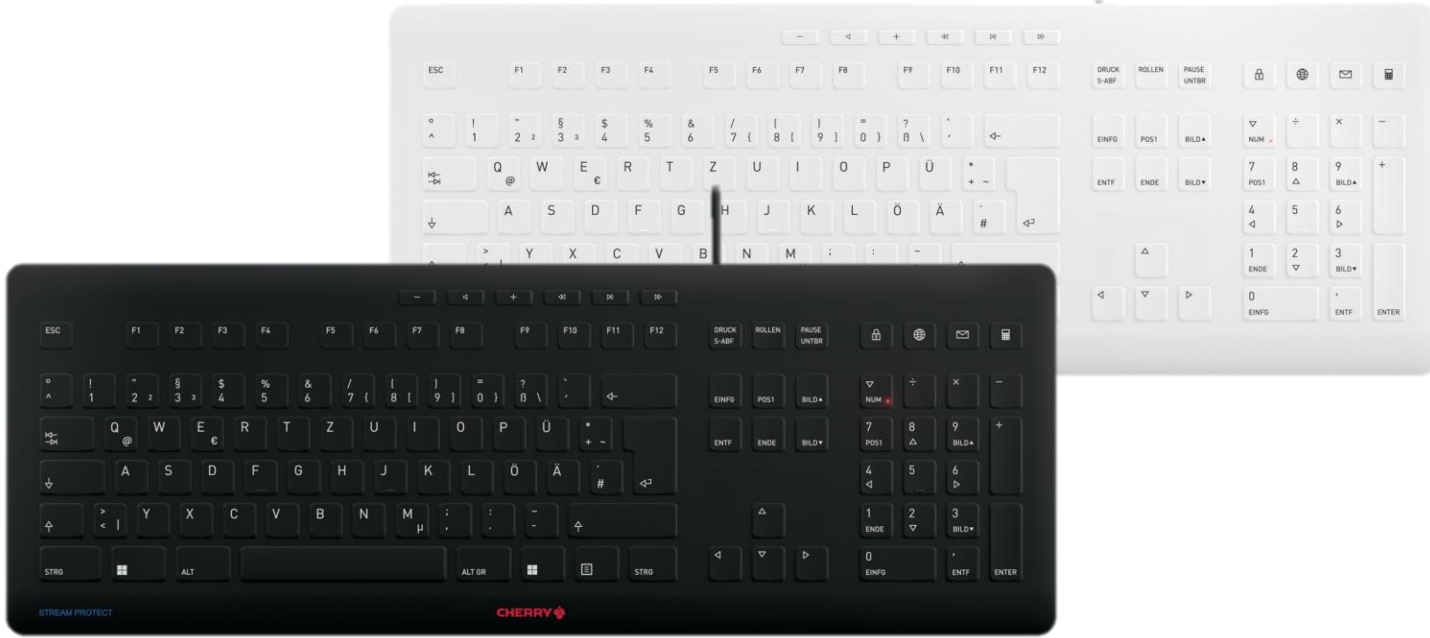

CORDED

CHERRY STREAM PROTECT KEYBOARD

The best STREAM of all time – with a high-quality protective membrane.

- Cleanliness & hygiene: Easy to clean
- Productive work: Unbeatable typing feel
- Sustainability: Washable, changeable membrane
- Highest quality: Abrasion-resistant key labeling, Cherry SX scissor mechanism

Software [CHERRY KEYS](#)

CHERRY KC 1000 SC

Security keyboard with integrated smart card terminal.

- Smart, wired security keyboard with secure PIN entry
- PC/SC smart card reader, CCID compatible
- Flat design, low smart card contacting unit

- Intelligent security keyboard with integrated reader for smart cards and cards/tags with RF/NFC interface
- Secure mode with authentication and encryption, especially with thin clients
- PC/SC smart card reader, CCID compatible