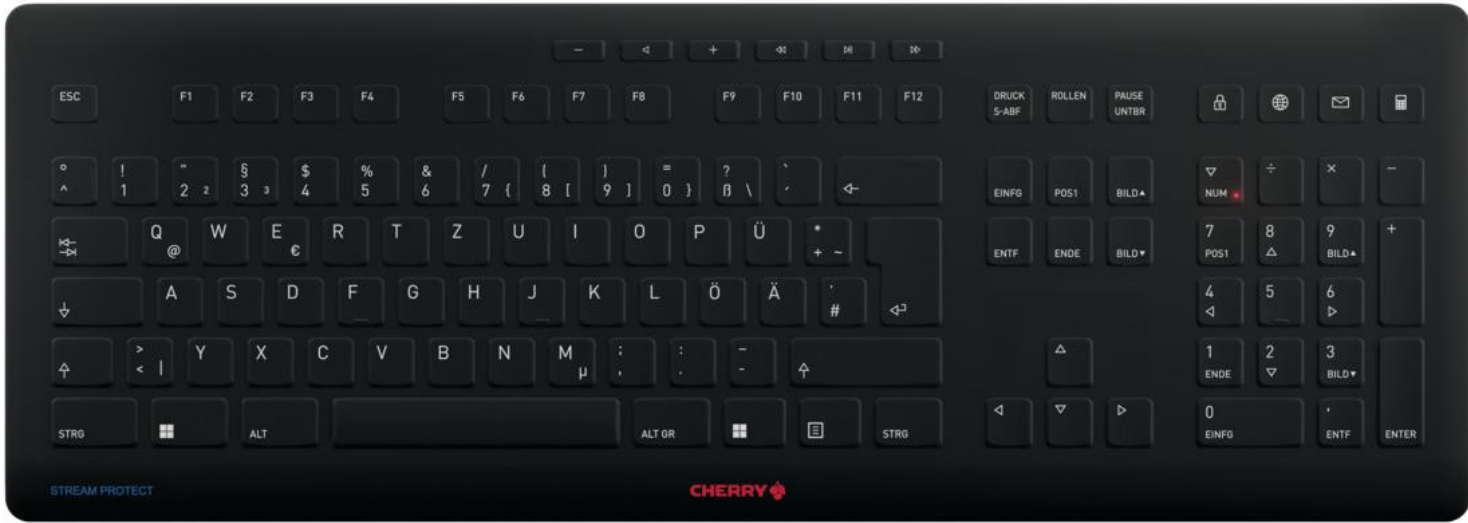

CORDED

CHERRY STREAM PROTECT KEYBOARD

The best STREAM of all time – with a high-quality protective membrane.

- Cleanliness & hygiene: Easy to clean
- Productive work: Unbeatable typing feel
- Sustainability: Washable, changeable membrane
- Highest quality: Abrasion-resistant key labeling, Cherry SX scissor mechanism

Software [CHERRY KEYS](#)

CHERRY KC 1000 SC

Security keyboard with integrated smart card terminal.

- Smart, wired security keyboard with secure PIN entry
- PC/SC smart card reader, CCID compatible
- Flat design, low smart card contacting unit

- Intelligent security keyboard with integrated reader for smart cards and cards/tags with RF/NFC interface
- Secure mode with authentication and encryption, especially with thin clients
- PC/SC smart card reader, CCID compatible

WIRELESS

CHERRY STREAM PROTECT KEYBOARD WIRELESS

The wireless STREAM keyboard – with a high-quality protective membrane.

- Cleanliness & hygiene: Easy to clean
- Productive work: Unbeatable typing feel
- Sustainability: Washable, changeable membrane
- Highest quality: Abrasion-resistant key labeling, Cherry SX scissor mechanism, AES128 data encryption