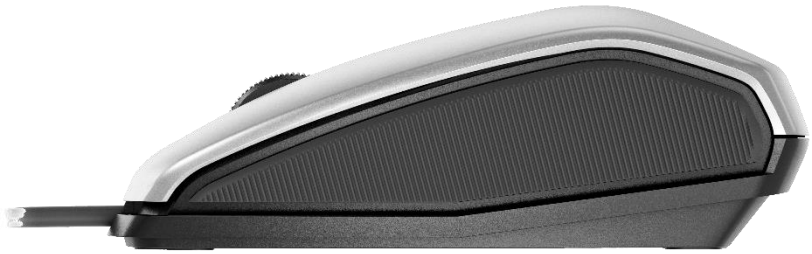

Software [CHERRY KEYS](#)

CHERRY KC 1000 SC

Security keyboard with integrated smart card terminal.

- Smart, wired security keyboard with secure PIN entry
- PC/SC smart card reader, CCID compatible
- Flat design, low smart card contacting unit

CHERRY SMARTTERMINAL ST-1144

USB Smart card reader.

- High-quality USB-smartcard reader
- "Single-handed operation" through high weight and stable standing
- PC/SC, CCID compatible

Part number ST-1144UB

Datasheet [EN Version](#)

MICE

CORDED

CHERRY MC 4900

Easy logon and authentication by fingerprint.

- Easy logon using fingerprint – reader in the mouse
- Windows Hello and SDK for integration into other applications
- Optical sensor (1375 dpi)