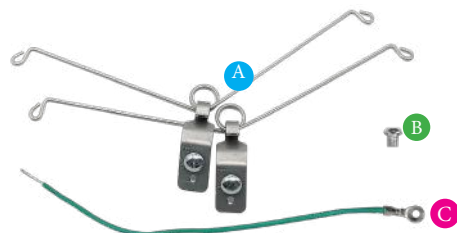

Measuring Specifications

Item # [773299](#)

- **A** Spring Kit for Can Retrofitting
- **B** 2 Pcs Springs with Screw
- **C** 1 Pc Ground Wire

From Start to Finish, **We Make It Easy**