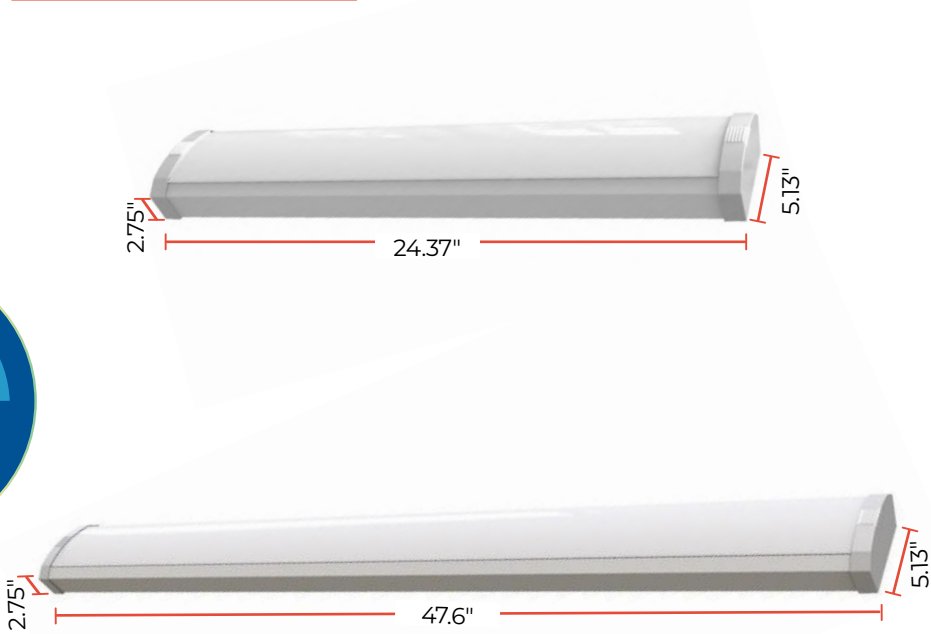

WRAPS

Thin profile design ideal for low clearance ceilings

INTEGRATED LED Lighting

5 CCT TEMPERATURE CONTROL

5 COLOR TEMPERATURE ADJUSTABLE SWITCH INSIDE

Featured available only for item# 773501, 773503

Measuring Specifications