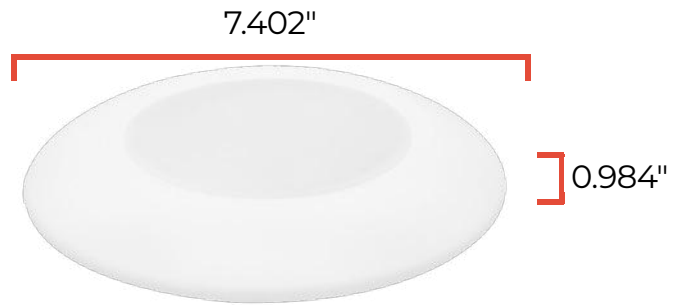

Measuring Specifications

Item # [773299](#)

- A** Spring Kit for Can Retrofitting
- B** 2 Pcs Springs with Screw
- C** 1 Pc Ground Wire

From Start to Finish, **We Make It Easy**

Downlights Disc Light

High output emitting 1100 lumens – 75W equivalent