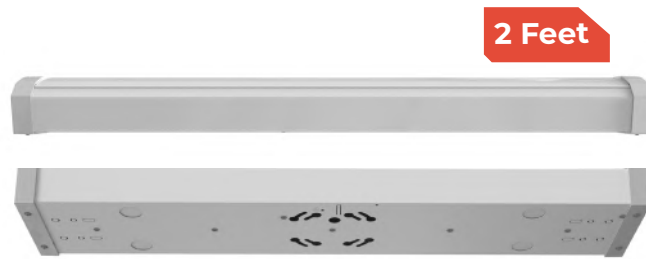

Ceiling Wrap Lights

Available in 2' (2300 Lumens) and 4' (5300 Lumens)

High light output, available in 3000K or 5CCT Selectable (2700K/3000K/3500K/4000K/5000K)

Multi-Volt (120-277V) with universal dimming control for commercial and residential applications

Ideal for residential and commercial applications such as garages, laundry rooms, hallways, workshops or other areas where utility lights are needed

2 Feet