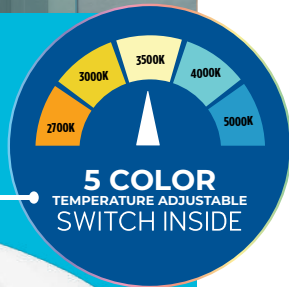

Featured available only for item# 773273