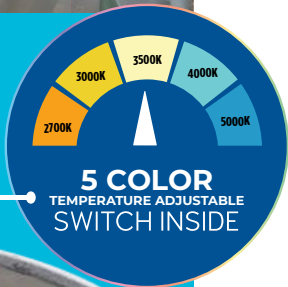

**5CCT
TEMPERATURE
CONTROL**