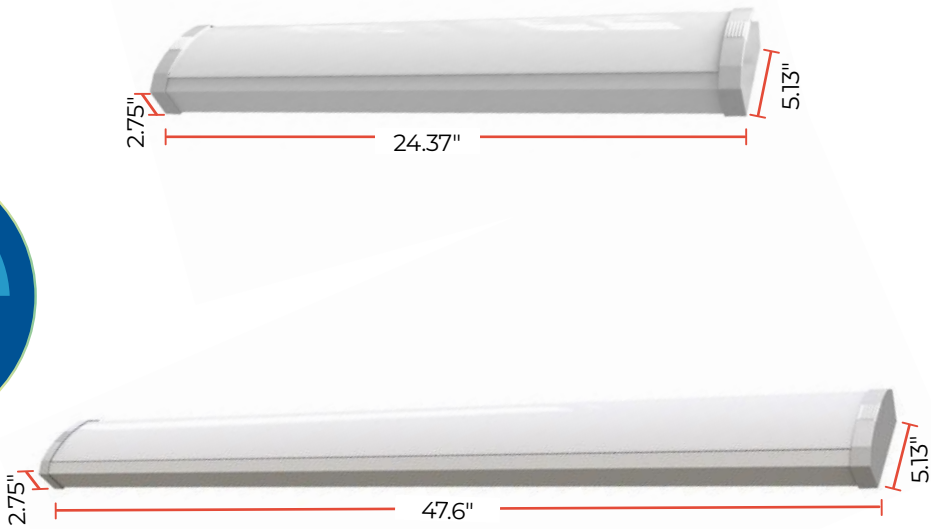

WRAPS

Thin profile design ideal for low clearance ceilings

INTEGRATED LED Lighting

5 CCT TEMPERATURE CONTROL

5 COLOR TEMPERATURE ADJUSTABLE SWITCH INSIDE

Featured available only for item# 773501, 773503

Measuring Specifications