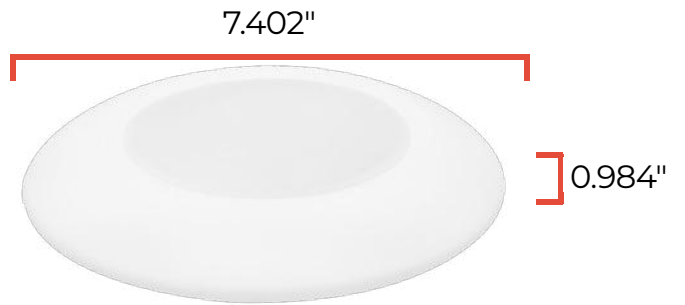

Measuring Specifications

Item # **773299**

- A** Spring Kit for Can Retrofitting
- B** 2 Pcs Springs with Screw
- C** 1 Pc Ground Wire

From Start to Finish, **We Make It Easy**

Downlights Disc Light

High output emitting 1100 lumens – 75W equivalent