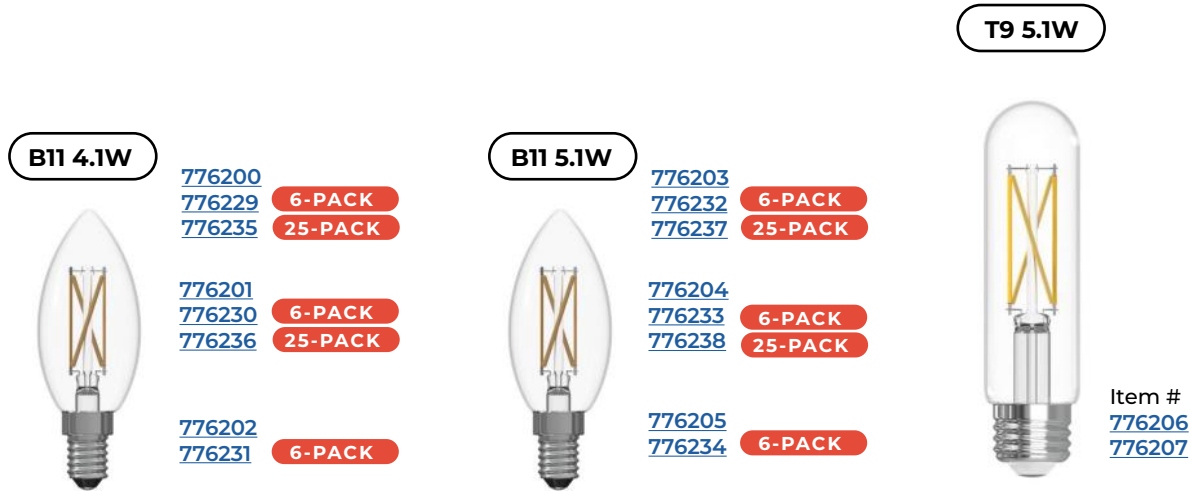

Filaments

B11 & T9

Full glass enclosure to provide the proper shape and size of the incandescent counterpart

Utilizes LED filaments to provide a decorative look and feel

Commonly used in sconces and chandeliers

Fully compatible with all dimmer types

Item #	Watts	Ordering Code	Bulb Type	Base Type	Volts	Finish	Color Temp.	CRI	Lumens	Avg Rated Life	M.O.L (in.)	M.O.D (in)	Watt Equiv.
776200	4.1	LED4B11/27K/FIL/D/B/2	B11	E12	120	Clear	2700K	80	400	15000	3.94	1.38	40W
776229	4.1	LED4B11/27K/FIL/D/B/2/6P	B11	E12	120	Clear	2700K	80	400	15000	3.94	1.38	40W
776235	4.1	LED4B11/27K/FIL/D/B/2/25P	B11	E12	120	Clear	2700K	80	400	15000	3.94	1.38	40W
776201	4.1	LED4B11/30K/FIL/D/B/2	B11	E12	120	Clear	3000K	80	400	15000	3.94	1.38	40W
776230	4.1	LED4B11/30K/FIL/D/B/2/6P	B11	E12	120	Clear	3000K	80	400	15000	3.94	1.38	40W
776236	4.1	LED4B11/30K/FIL/D/B/2/25P	B11	E12	120	Clear	3000K	80	400	15000	3.94	1.38	40W
776202	4.1	LED4B11/40K/FIL/D/B/2	B11	E12	120	Clear	4000K	80	400	15000	3.94	1.38	40W
776231	4.1	LED4B11/40K/FIL/D/B/2/6P	B11	E12	120	Clear	4000K	80	400	15000	3.94	1.38	40W
776203	5.1	LED5B11/27K/FIL/D/B/2	B11	E12	120	Clear	2700K	80	500	15000	3.94	1.38	60W
776232	5.1	LED5B11/27K/FIL/D/B/2/6P	B11	E12	120	Clear	2700K	80	500	15000	3.94	1.38	60W
776237	5.1	LED5B11/27K/FIL/D/B/2/25P	B11	E12	120	Clear	2700K	80	500	15000	3.94	1.38	60W
776204	5.1	LED5B11/30K/FIL/D/B/2	B11	E12	120	Clear	3000K	80	500	15000	3.94	1.38	60W
776233	5.1	LED5B11/30K/FIL/D/B/2/6P	B11	E12	120	Clear	3000K	80	500	15000	3.94	1.38	60W
776238	5.1	LED5B11/30K/FIL/D/B/2/25P	B11	E12	120	Clear	3000K	80	500	15000	3.94	1.38	60W
776205	5.1	LED5B11/40K/FIL/D/B/2	B11	E12	120	Clear	4000K	80	500	15000	3.94	1.38	60W
776234	5.1	LED5B11/40K/FIL/D/B/2/6P	B11	E12	120	Clear	4000K	80	500	15000	3.94	1.38	60W
776206	5.1	LED5T9/27K/FIL/D/B/2	T9 5"	E26	120	Clear	2700K	80	500	15000	4.92	1.26	60W
776207	5.1	LED5T9/30K/FIL/D/B/2	T9 5"	E26	120	Clear	3000K	80	500	15000	4.92	1.26	60W