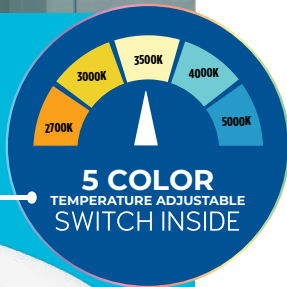

Featured available only for item# 773273