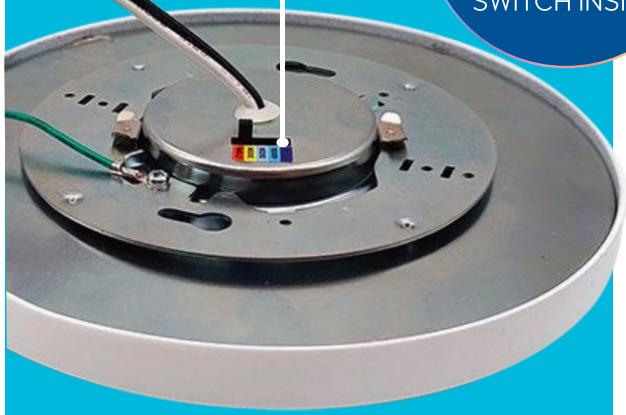

FLUSH MOUNTS

Long lasting, energy efficient integrated LED lighting

Low profile design with dimmable edge lit technology for even light distribution

Measuring Specifications

**5CCT
TEMPERATURE
CONTROL**

Featured available only for
item# 773603, 773607, 773611