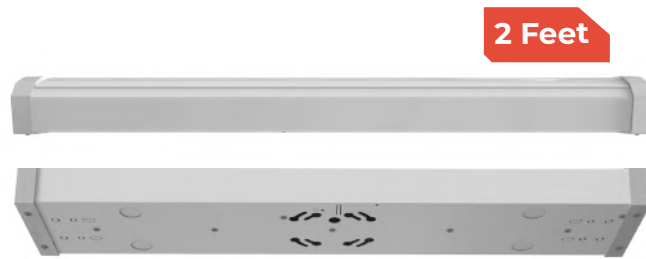

Ceiling Wrap Lights

Available in 2' (2300 Lumens) and 4' (5300 Lumens)

High light output, available in 3000K or 5CCT Selectable (2700K/3000K/3500K/4000K/5000K)

Multi-Volt (120-277V) with universal dimming control for commercial and residential applications

Ideal for residential and commercial applications such as garages, laundry rooms, hallways, workshops or other areas where utility lights are needed

Item #	Watts	Ordering Code	Volts	Finish	Color Temp.	CRI	Lumens	Avg Rated Life	Length (in.)	Width (in.)	Height (in.)
773500	20	LED20WRAP/2FT/930/J/WH/D	120-277	White	3000K	90	2300	50000	24.37	5.13	2.75
773501	20	LED20WRAP/2FT/5CCT/927-950/J/WH/D	120-277	White	5 CCT - 27/30/35/40/50K	90	2300	50000	24.37	5.13	2.75
773502	46	LED46WRAP/4FT/930/J/WH/D	120-277	White	3000K	90	5300	50000	47.6	5.13	2.75
773503	46	LED46WRAP/4FT/5CCT/927-950/J/WH/D	120-277	White	5 CCT - 27/30/35/40/50K	90	5300	50000	47.6	5.13	2.75