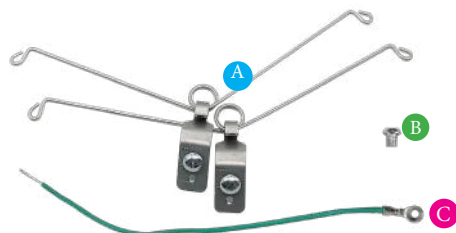

Measuring Specifications

Item # **773299**

- **A** Spring Kit for Can Retrofitting
- **B** 2 Pcs Springs with Screw
- **C** 1 Pc Ground Wire

From Start to Finish, **We Make It Easy**