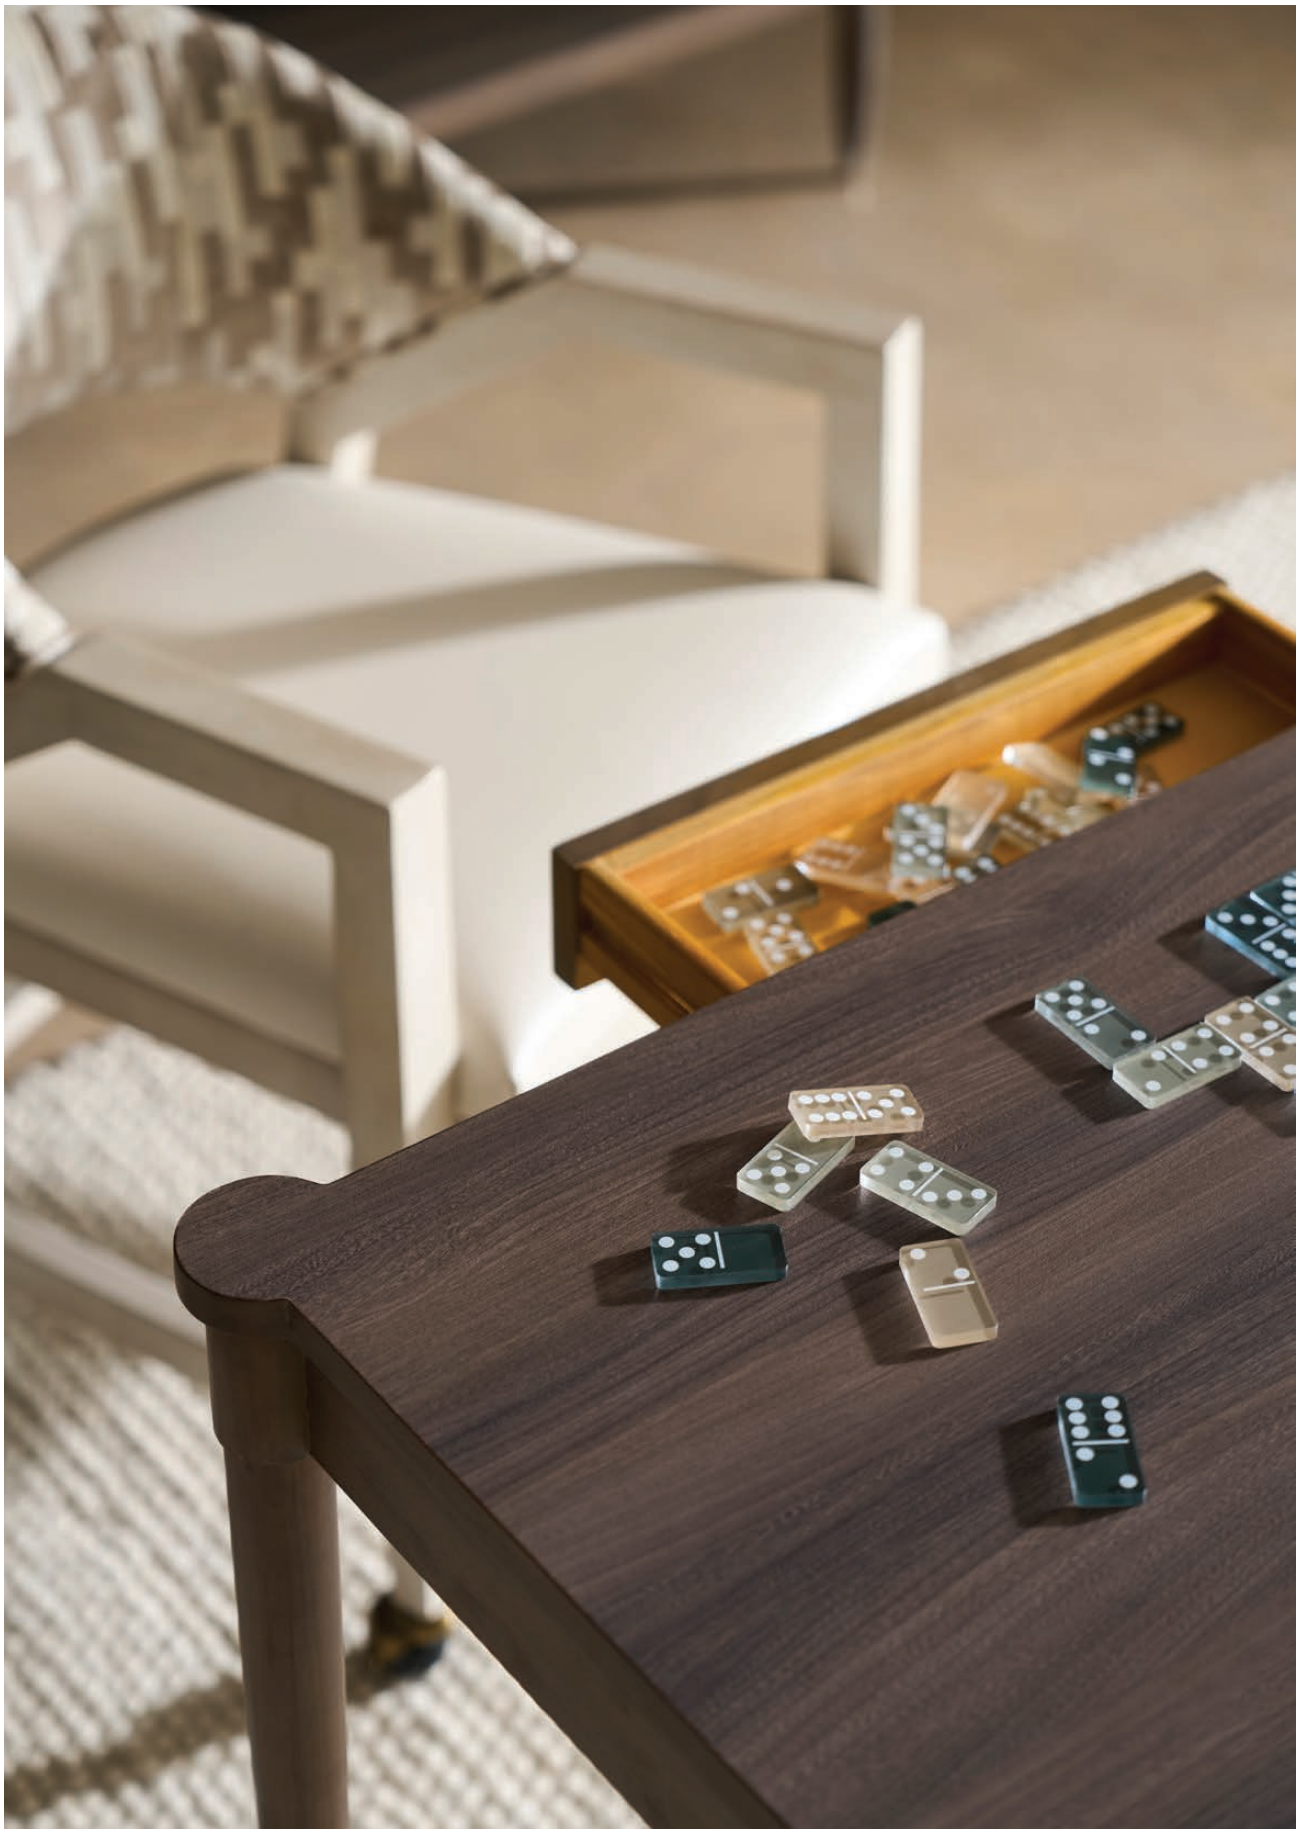

Freya Laminate Square Activity Table 8062-86; 38" w x 38" d x 30" h, Asa Arm Chair 8209-A2; 23.5" w x 26" d x 32" h in 3330 Oyster and 3208 Ecrú, Freya Laminate Console Table 8062-96; 56" w x 17" d x 32" h