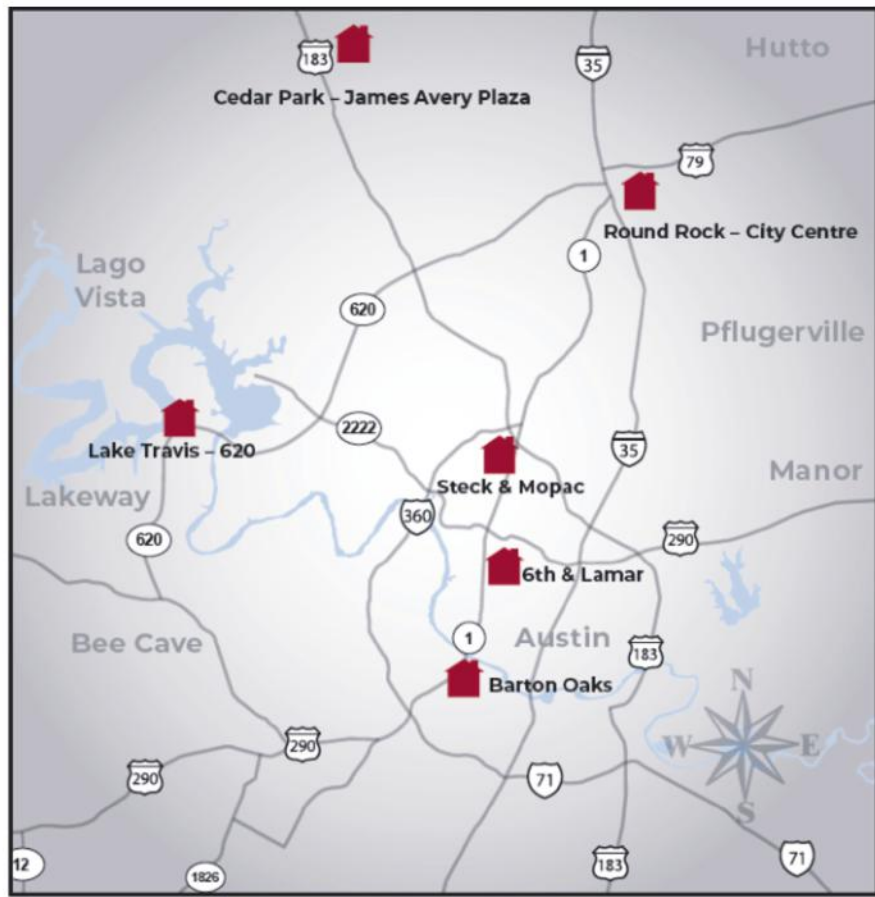

TRUST OUR TEAM

TO GUIDE YOU IN THE RIGHT DIRECTION

6th and Lamar

524 N Lamar Blvd.
Ste 200
Austin, TX 78703
(512) 472-8421 main

Cedar Park at James Avery Plaza

6300 183A Frontage Rd
Ste 280
Cedar Park, TX 78641
(512) 254-7678 main

Round Rock – City Centre

559 S IH-35
Ste 300
Round Rock, TX 78664
(512) 582-4900 main

Barton Oaks

901 S MoPac Expy
Bldg III, Ste 100
Austin, TX 78746
(512) 472-9231 main

Lake Travis – 620

1313 Ranch Rd 620 S
Ste 101
Lakeway, TX 78734
(512) 263-5651 main

Steck and Mopac

8200 N Mopac Expy
Ste 100
Austin, TX 78759
(512) 795-8434 main

stewart.com/Austin

TITLE

© 2024 Stewart. All rights reserved.