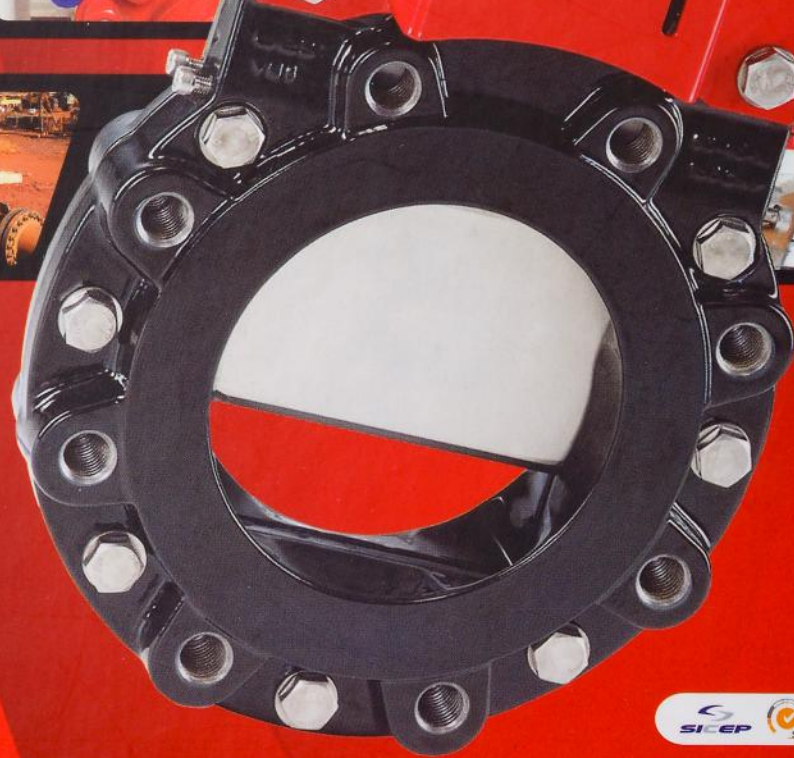

ESPECIALISTAS
EN SERVICIO SEVERO